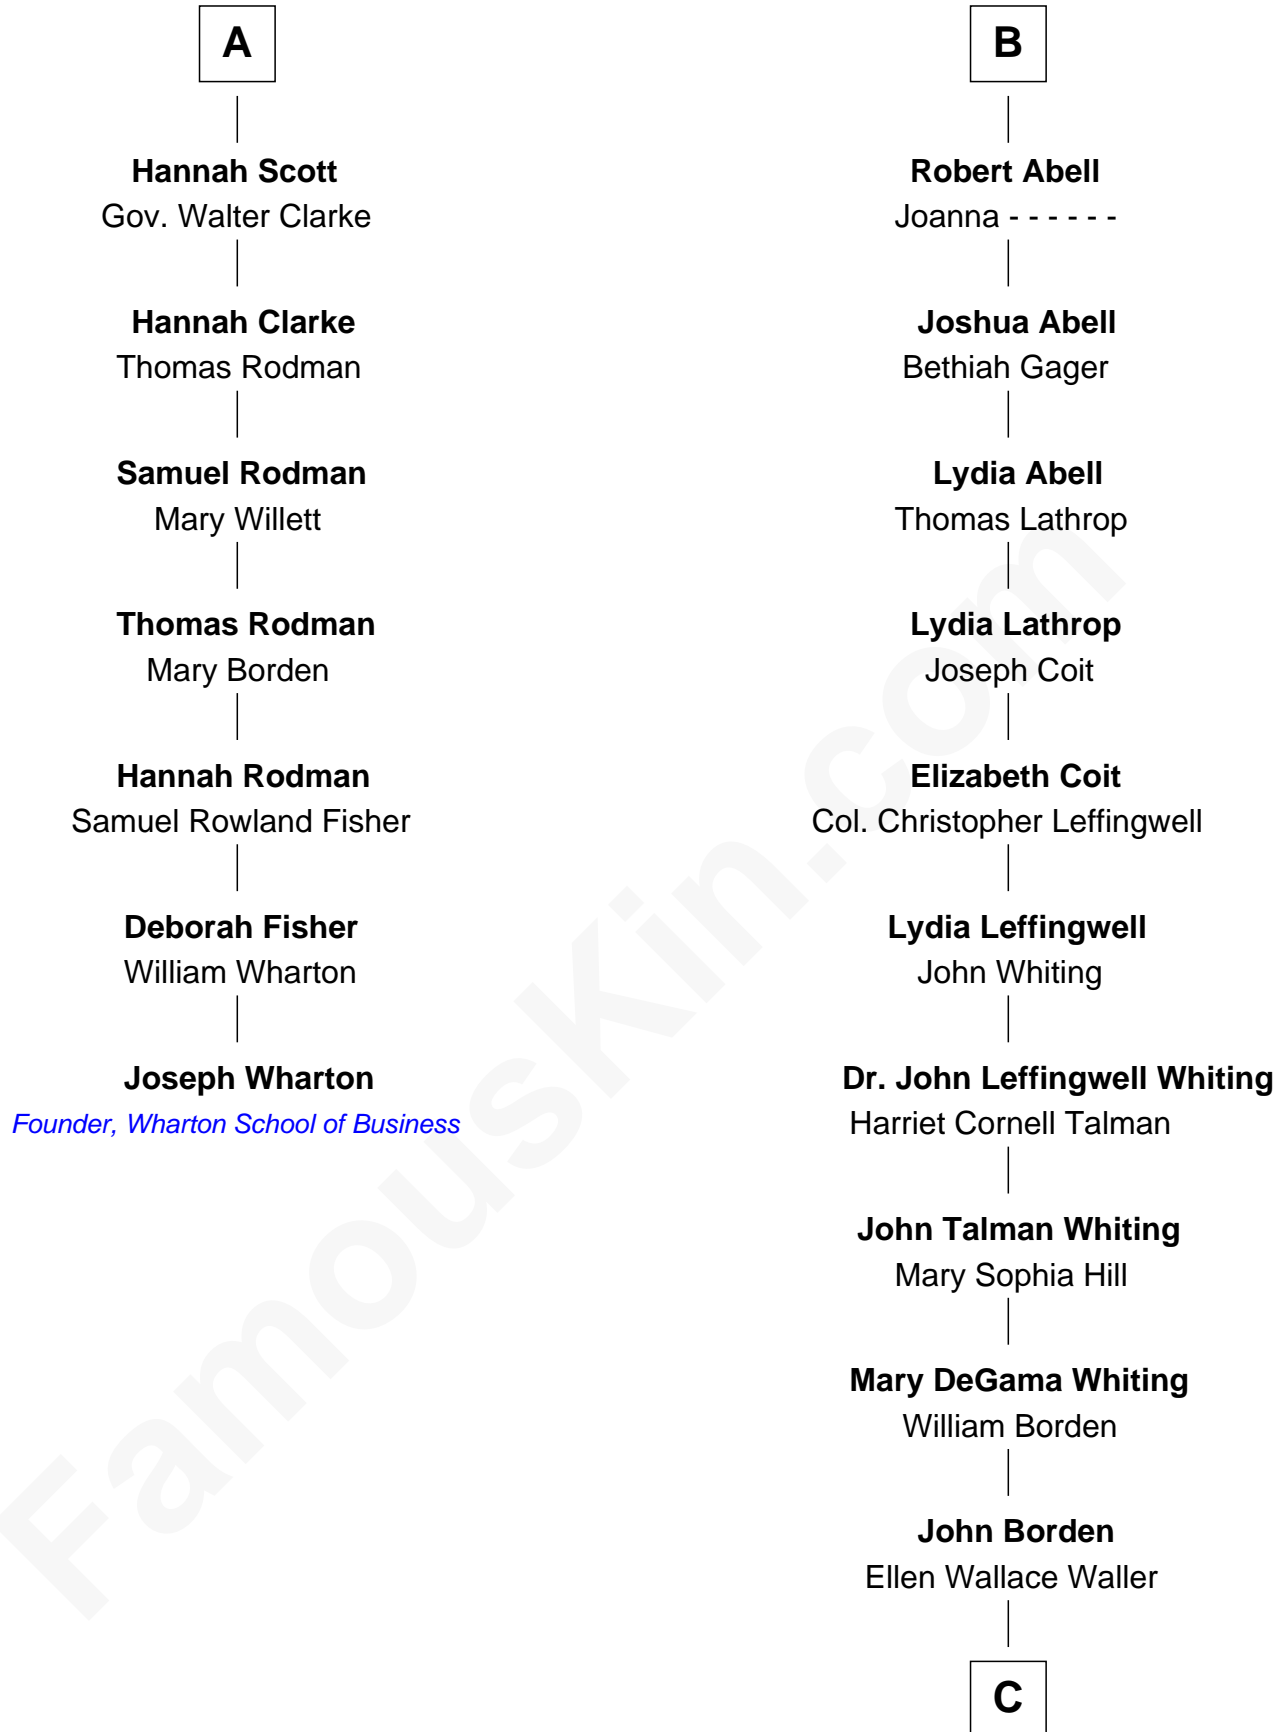

FamousKin.com

Relationship Chart of

Joseph Wharton

Founder of the Wharton School of Business

13th cousin 5 times removed of

Adlai Stevenson III

U.S. Senator from Illinois

Sir Walter Blount

Sancha de Ayala

Sir Thomas Blount

Margaret de Gresley

Sir Thomas Blount

Agnes Hawley

Anne Blount

William Marbury

Robert Marbury

Sir George Cotton

Mary Onley

Richard Cotton

Mary Mainwaring

Frances Cotton

George Abell

B

C