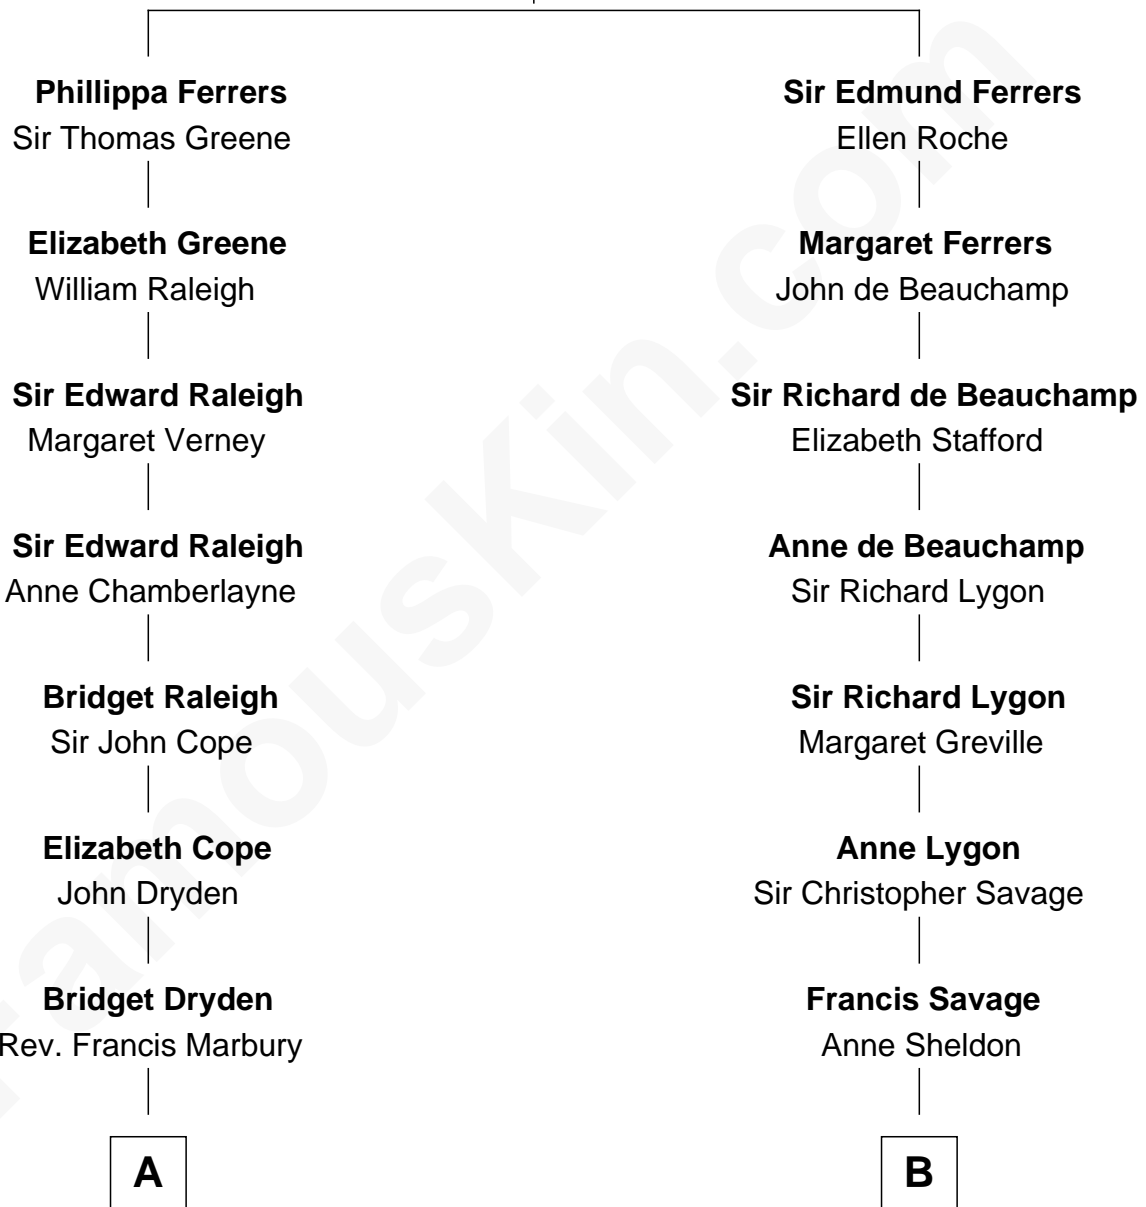

FamousKin.com

Relationship Chart of

Joseph Wharton

Founder of the Wharton School of Business

14th cousin 5 times removed of

Adlai Stevenson III

U.S. Senator from Illinois

Robert de Ferrers
Margaret Despencer

C

Lewis Green Stevenson

Helen Louise Davis

Adlai Ewing Stevenson

Ellen Borden

Adlai Stevenson III

U.S. Senator from Illinois

FamousKin.com