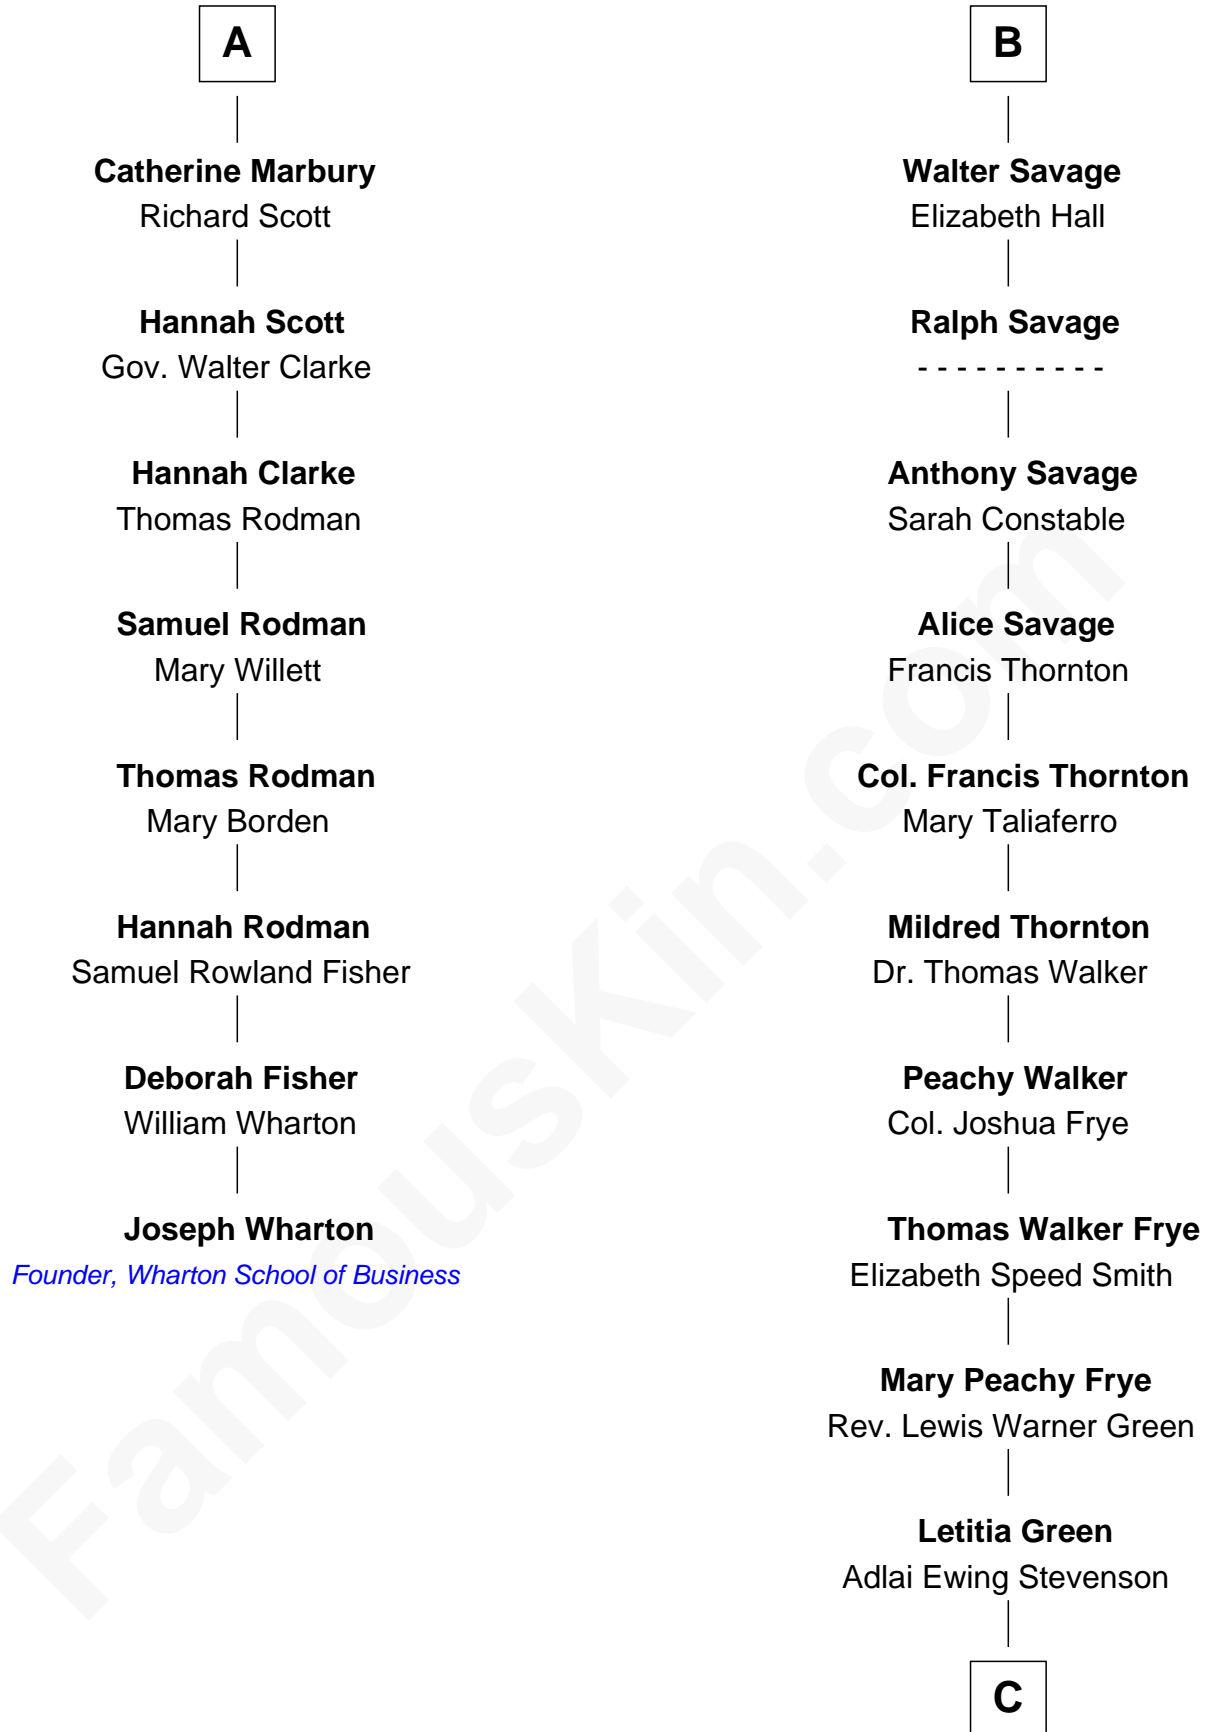

FamousKin.com

Relationship Chart of

Joseph Wharton

Founder of the Wharton School of Business

14th cousin 5 times removed of

Adlai Stevenson III

U.S. Senator from Illinois

Robert de Ferrers
Margaret Despencer

C

Lewis Green Stevenson

Helen Louise Davis

Adlai Ewing Stevenson

Ellen Borden

Adlai Stevenson III

U.S. Senator from Illinois

FamousKin.com