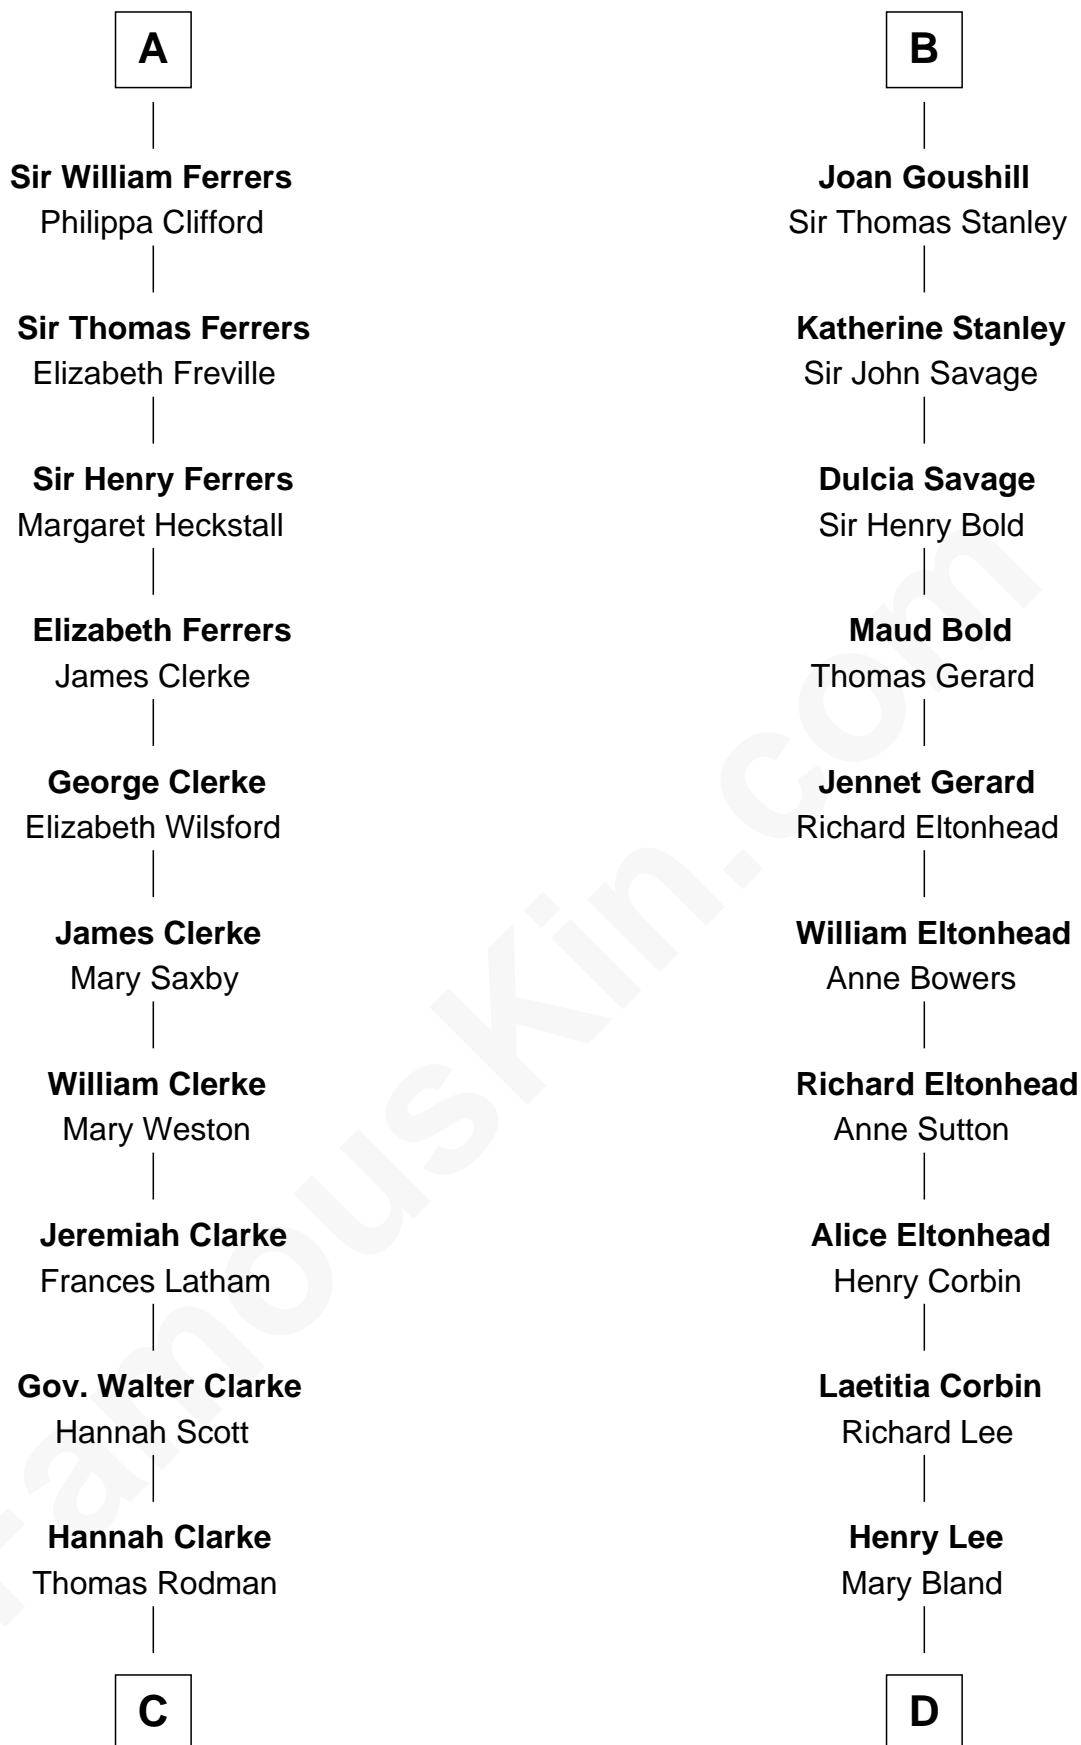

FamousKin.com

Relationship Chart of

Joseph Wharton

Founder of the Wharton School of Business

18th cousin 3 times removed of

Henry Lee III

9th Governor of Virginia

C

Samuel Rodman

Mary Willett

Thomas Rodman

Mary Borden

Hannah Rodman

Samuel Rowland Fisher

Deborah Fisher

William Wharton