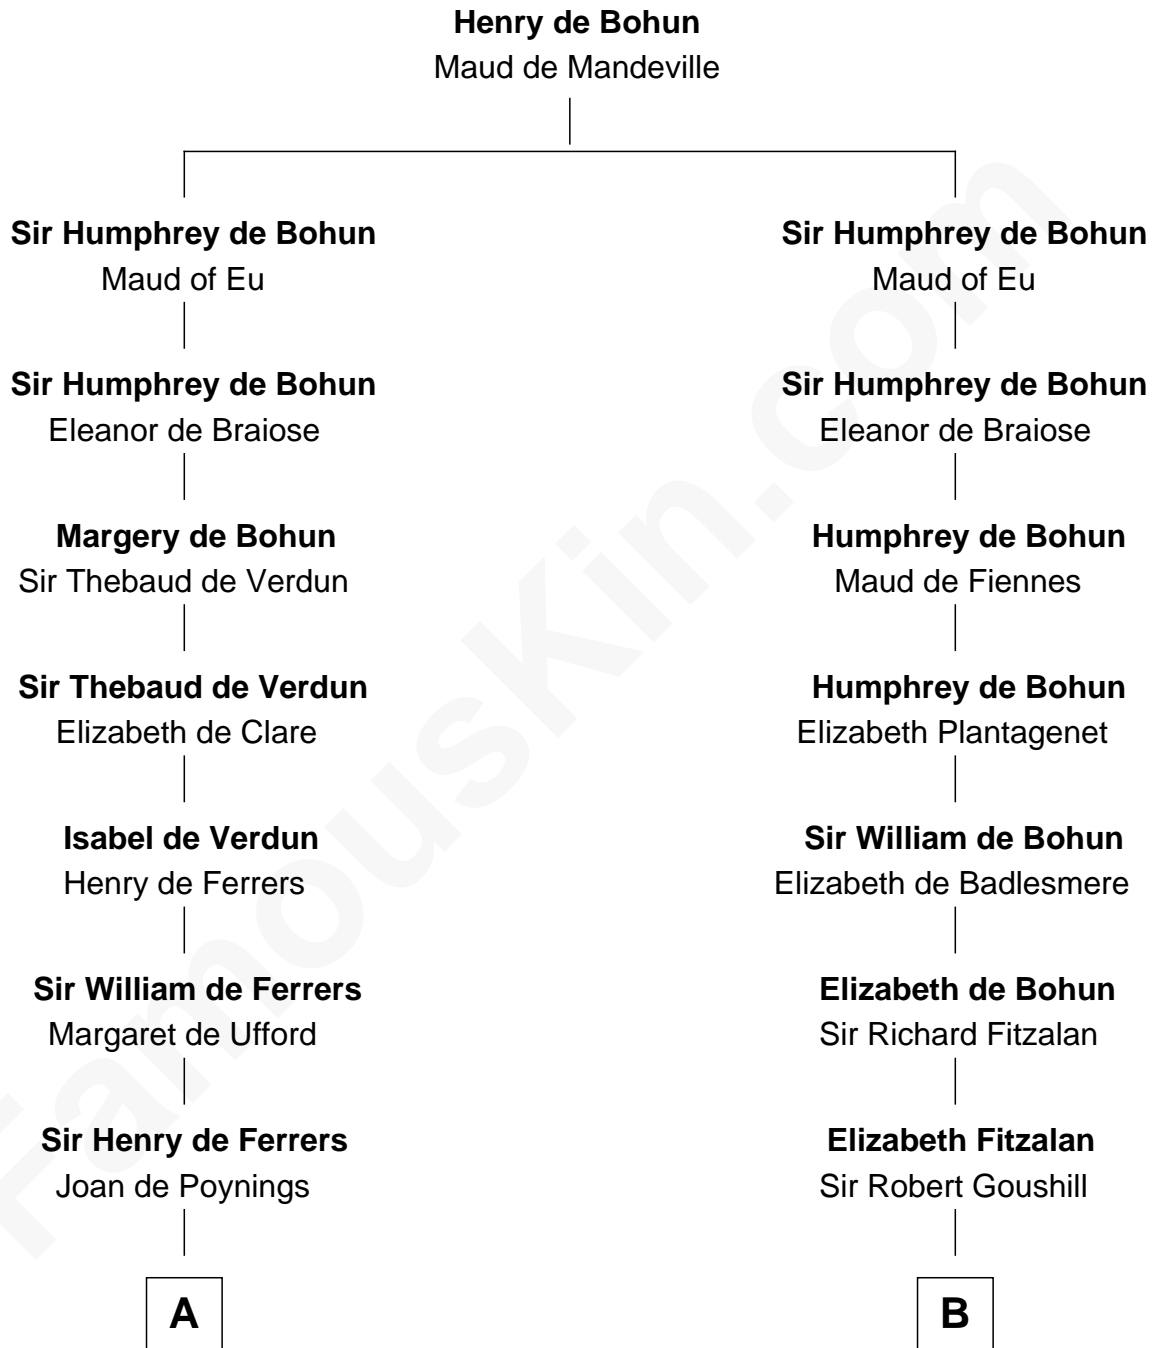

FamousKin.com

Relationship Chart of

Joseph Wharton

Founder of the Wharton School of Business

18th cousin 3 times removed of

Henry Lee III

9th Governor of Virginia

C

Samuel Rodman

Mary Willett

Thomas Rodman

Mary Borden

Hannah Rodman

Samuel Rowland Fisher

Deborah Fisher

William Wharton

Joseph Wharton

Founder, Wharton School of Business

D

Col. Henry Lee

Lucy Grymes

Henry Lee III

Light-Horse Harry

FamousKin.com