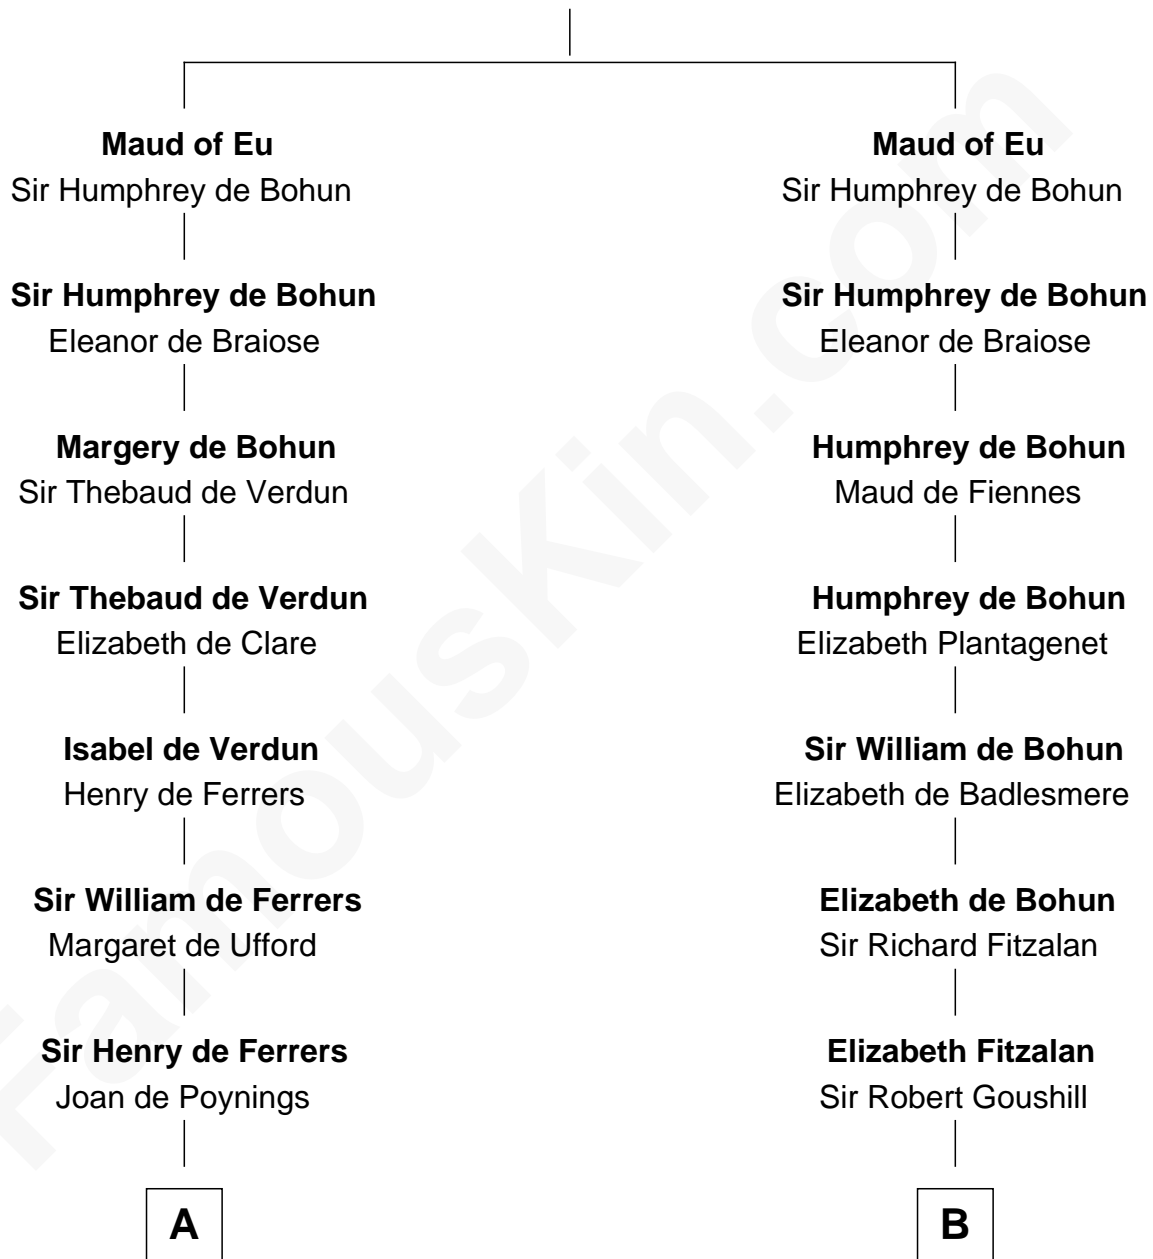

## Relationship Chart of

### Joseph Wharton

*Founder of the Wharton School of Business*

18th cousin 3 times removed of

### Henry Lee III

*9th Governor of Virginia*

**Raoul de Lusgnan**

Alice de Eu

**C**

**Samuel Rodman**

Mary Willett

**Thomas Rodman**

Mary Borden

**Hannah Rodman**

Samuel Rowland Fisher

**Deborah Fisher**

William Wharton

**Joseph Wharton**

*Founder, Wharton School of Business*

**D**