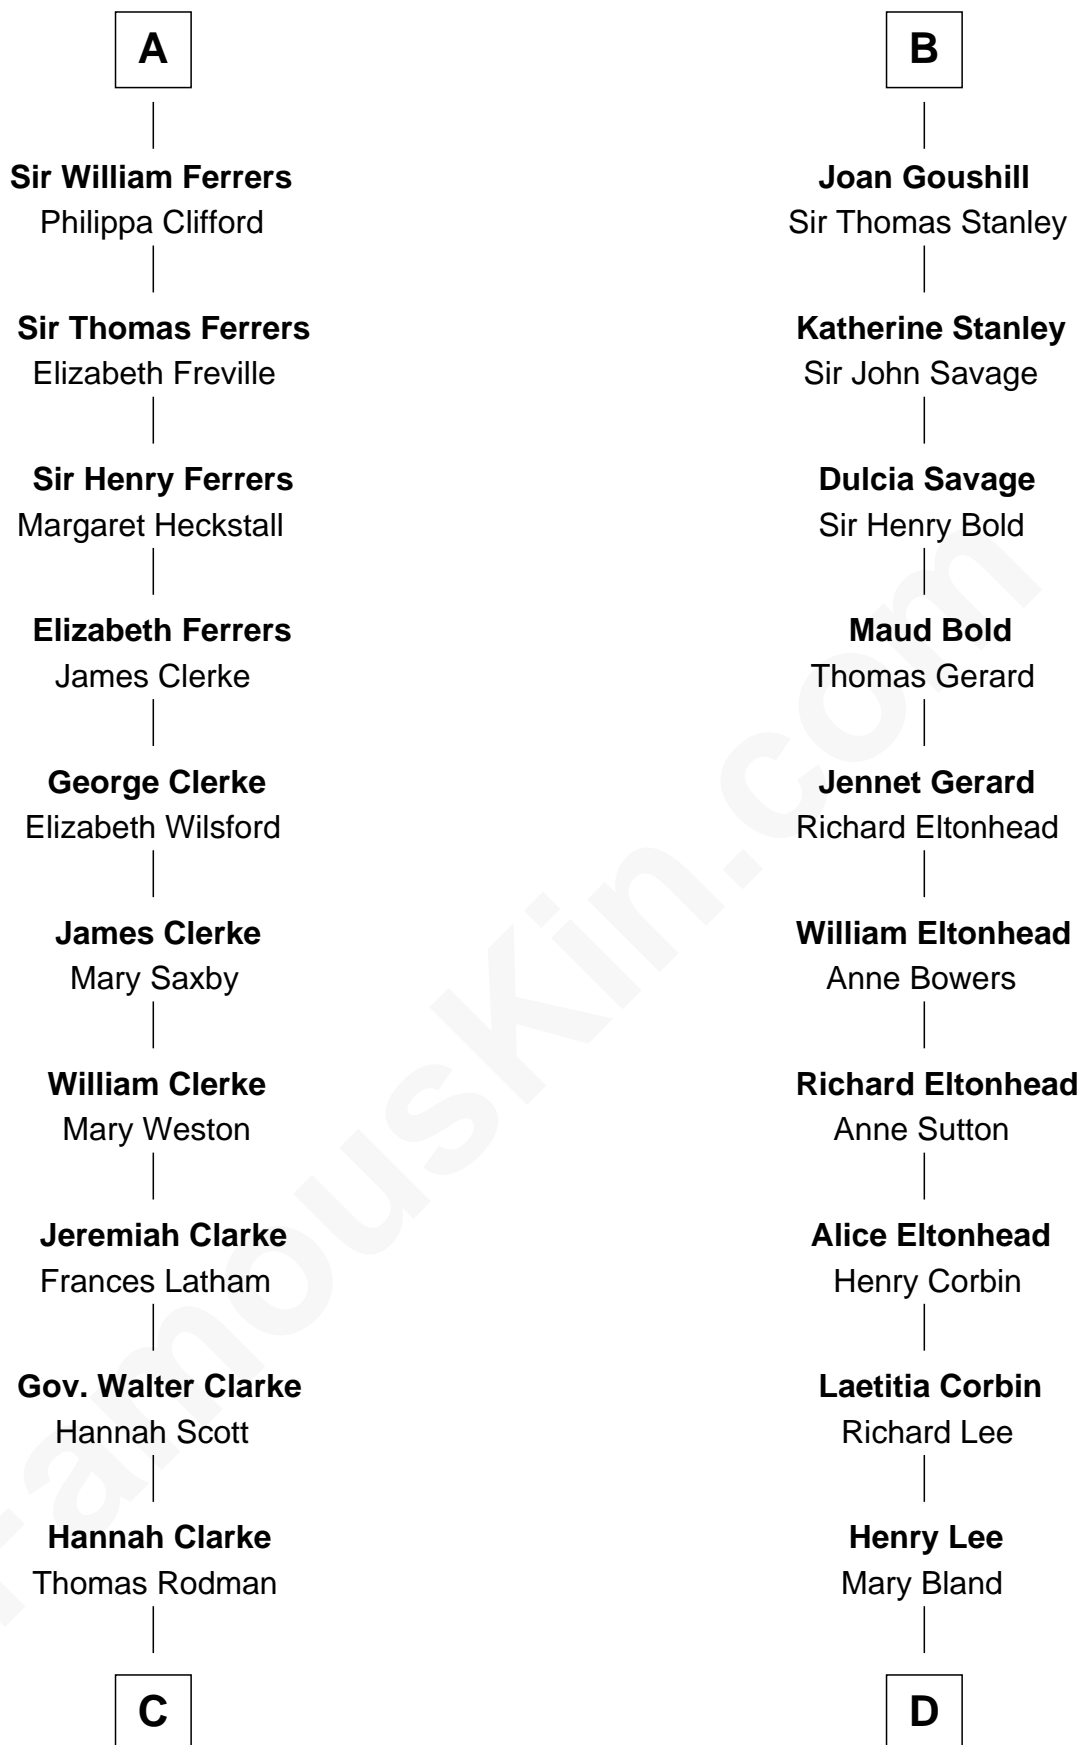

### Joseph Wharton

*Founder of the Wharton School of Business*

18th cousin 3 times removed of

### Henry Lee III

*9th Governor of Virginia*

**Raoul de Lusgnan**

Alice de Eu

**C**

**Samuel Rodman**

Mary Willett

**Thomas Rodman**

Mary Borden

**Hannah Rodman**

Samuel Rowland Fisher

**Deborah Fisher**

William Wharton

**Joseph Wharton**

*Founder, Wharton School of Business*

**D**