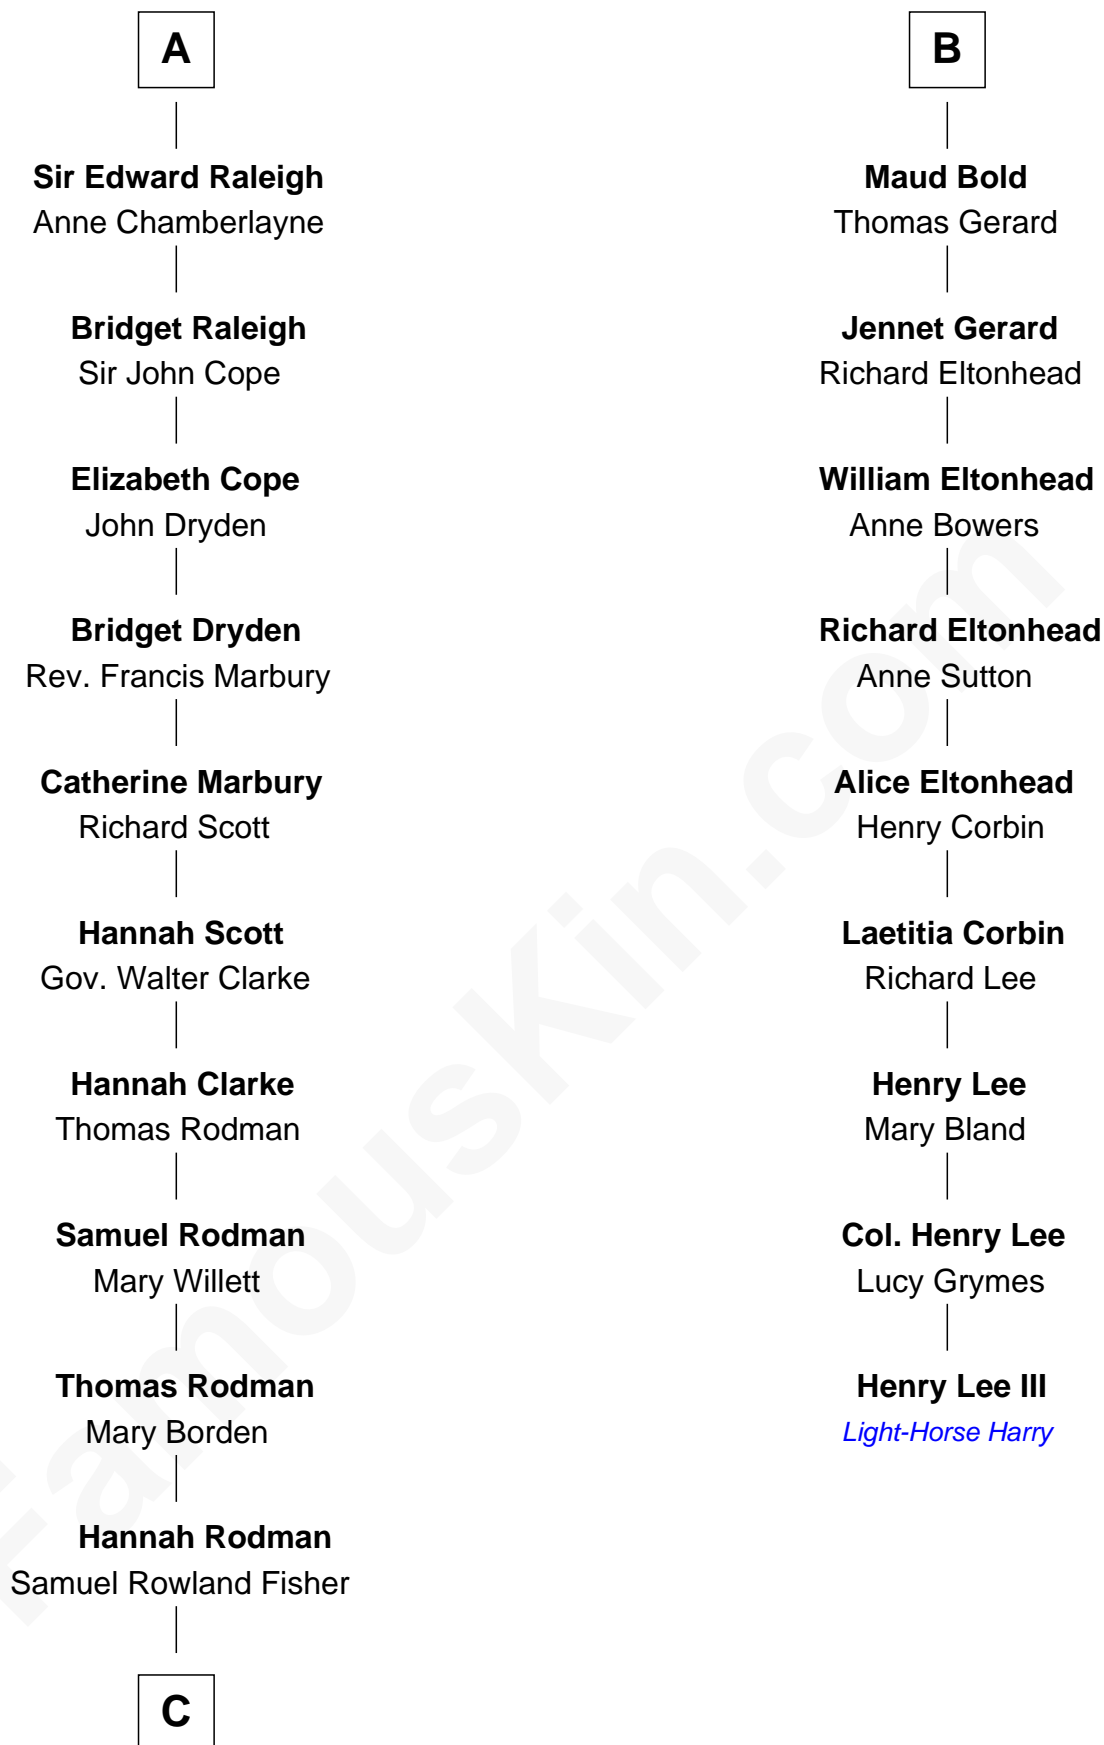

## Relationship Chart of

### Joseph Wharton

Founder of the Wharton School of Business

15th cousin 3 times removed of

### Henry Lee III

9th Governor of Virginia

**C**

**Deborah Fisher**  
William Wharton

**Joseph Wharton**

*Founder, Wharton School of Business*

FamousKin.com