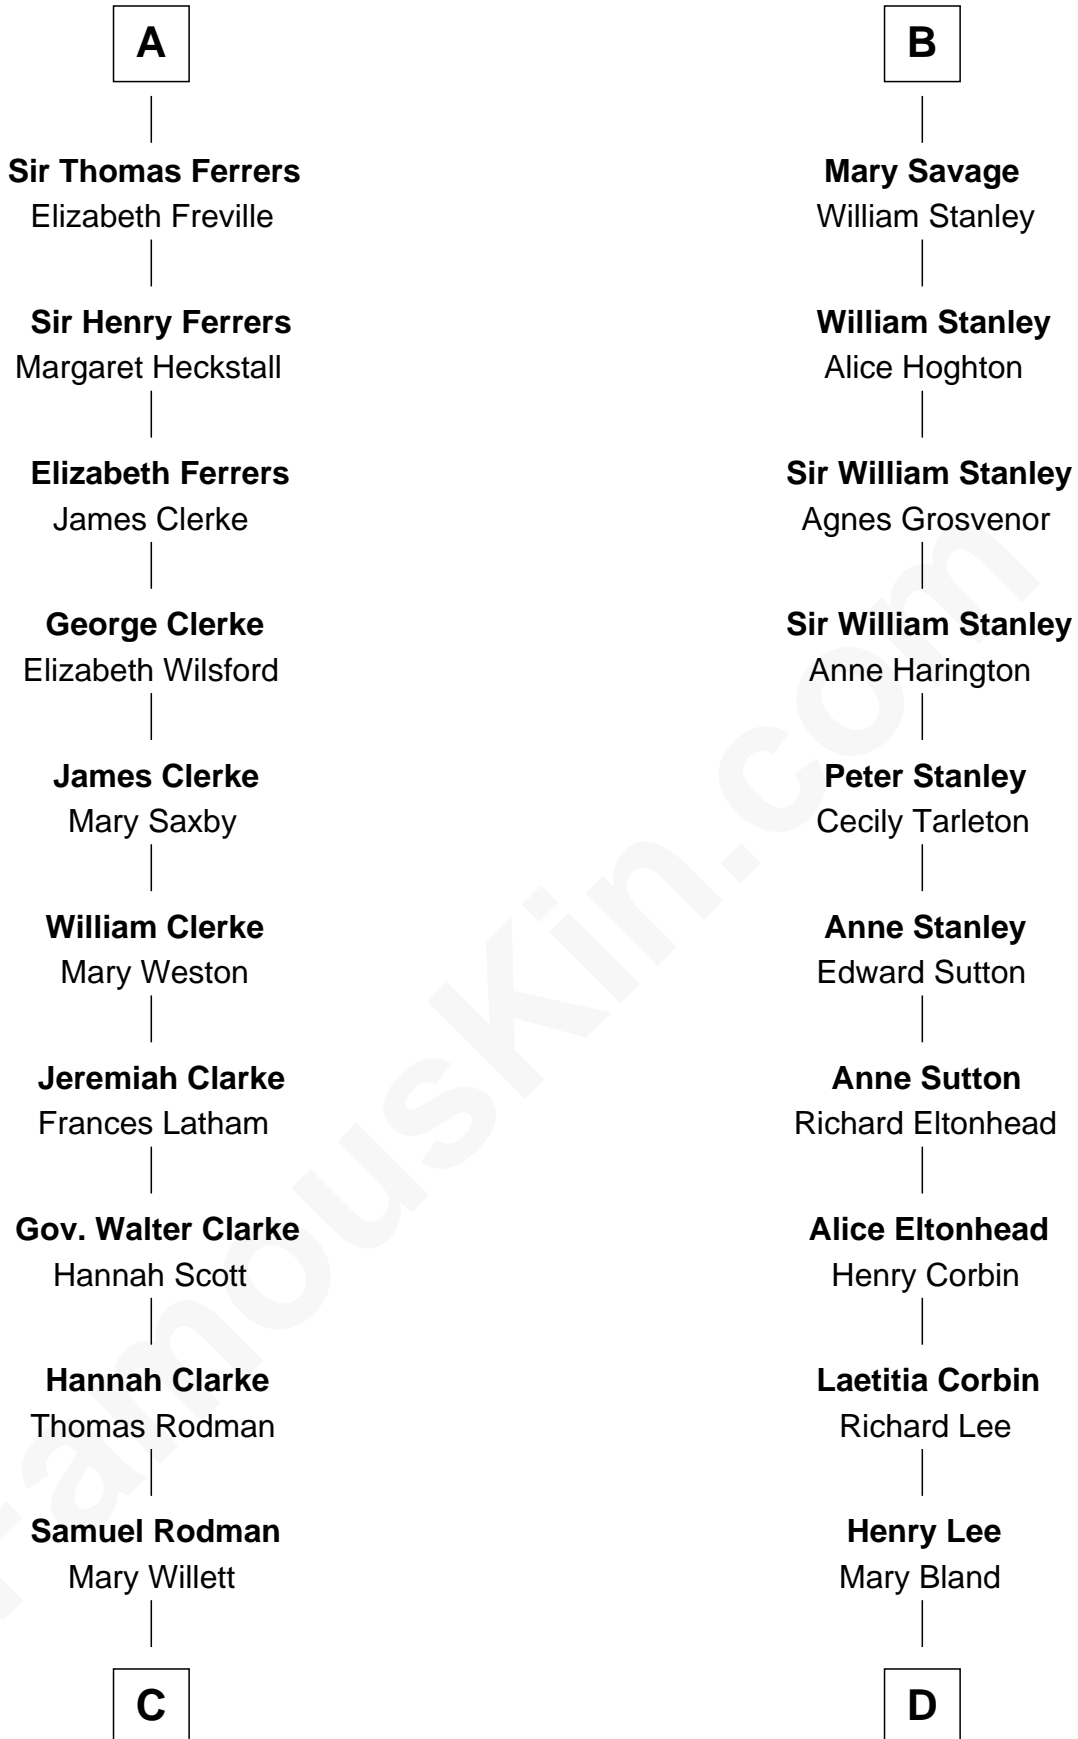

FamousKin.com

Relationship Chart of

Joseph Wharton

Founder of the Wharton School of Business

18th cousin 2 times removed of

Henry Lee III

9th Governor of Virginia

Sir Roger de Quincy

Maude de Holland

Sir Thomas de Swinerton

Sir Robert de Swinerton

Elizabeth de Beke

Maud de Swinerton

Sir John Savage

B

C

Thomas Rodman

Mary Borden

Hannah Rodman

Samuel Rowland Fisher

Deborah Fisher

William Wharton

Joseph Wharton

Founder, Wharton School of Business