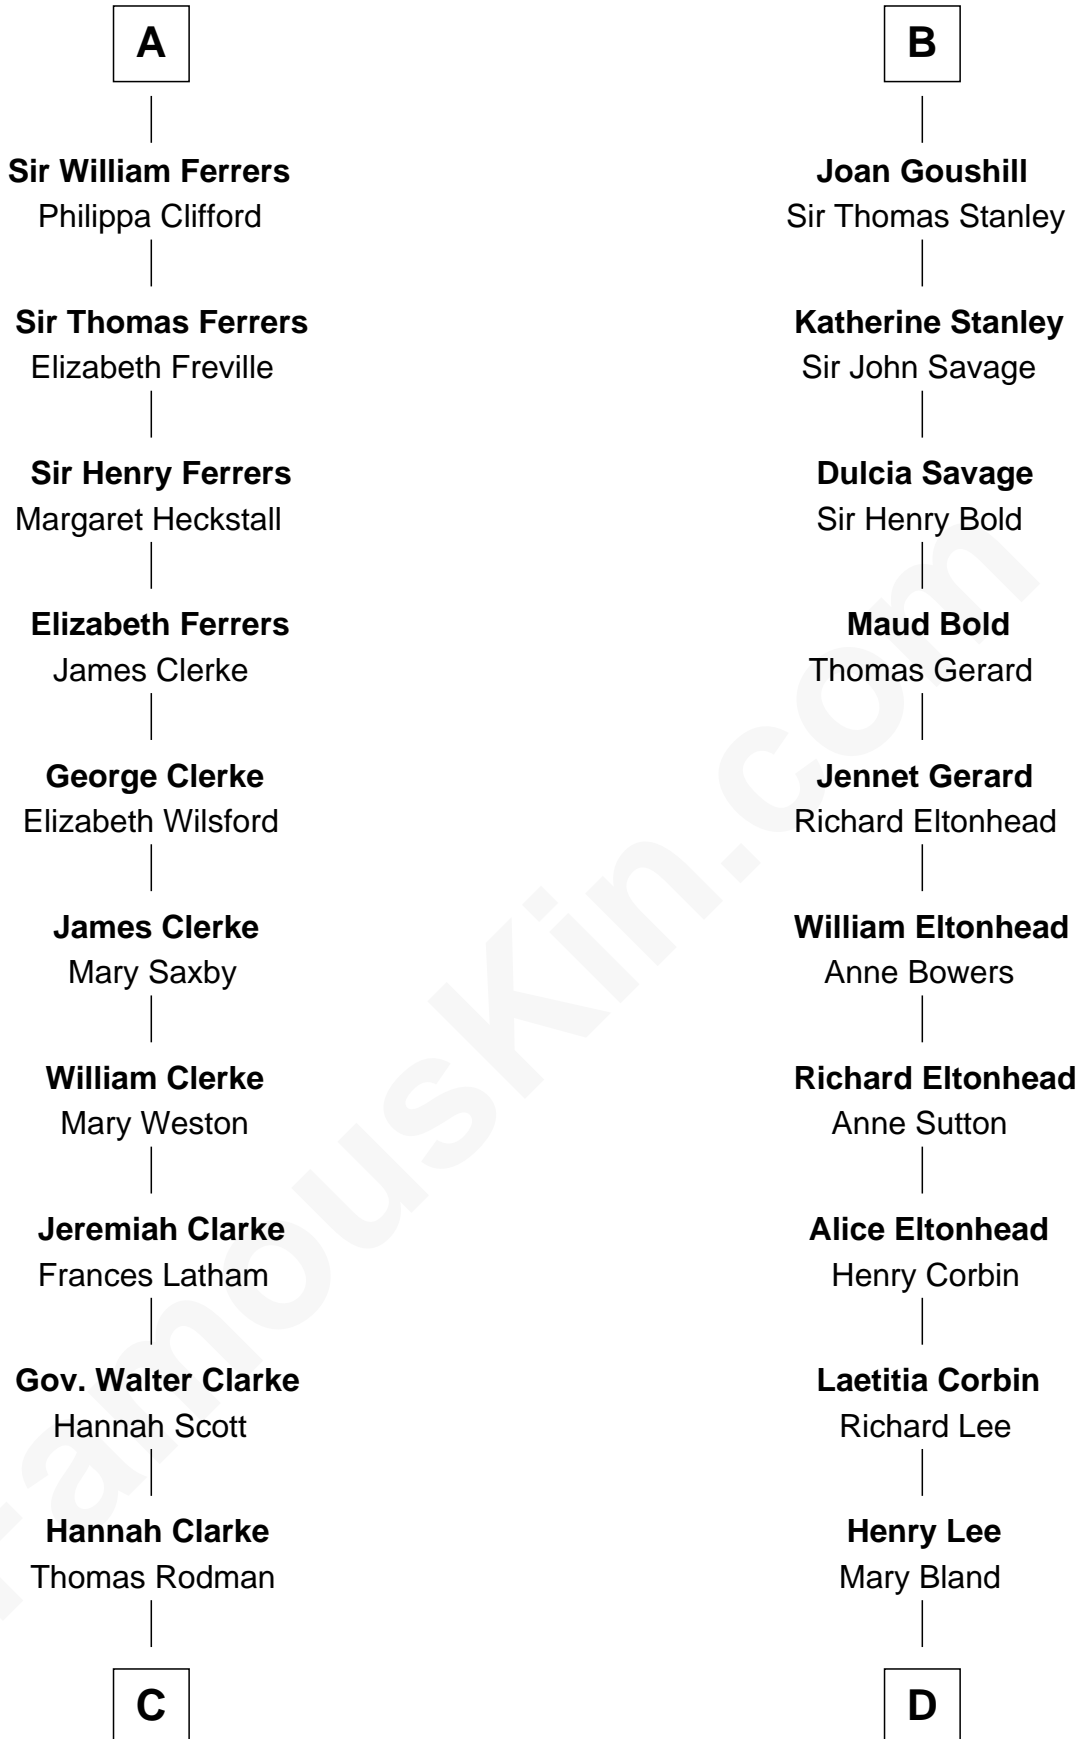

FamousKin.com

Relationship Chart of

Joseph Wharton

Founder of the Wharton School of Business

18th cousin 3 times removed of

Henry Lee III

9th Governor of Virginia

Reginald de Braiose

C

Samuel Rodman

Mary Willett

Thomas Rodman

Mary Borden

Hannah Rodman

Samuel Rowland Fisher

Deborah Fisher