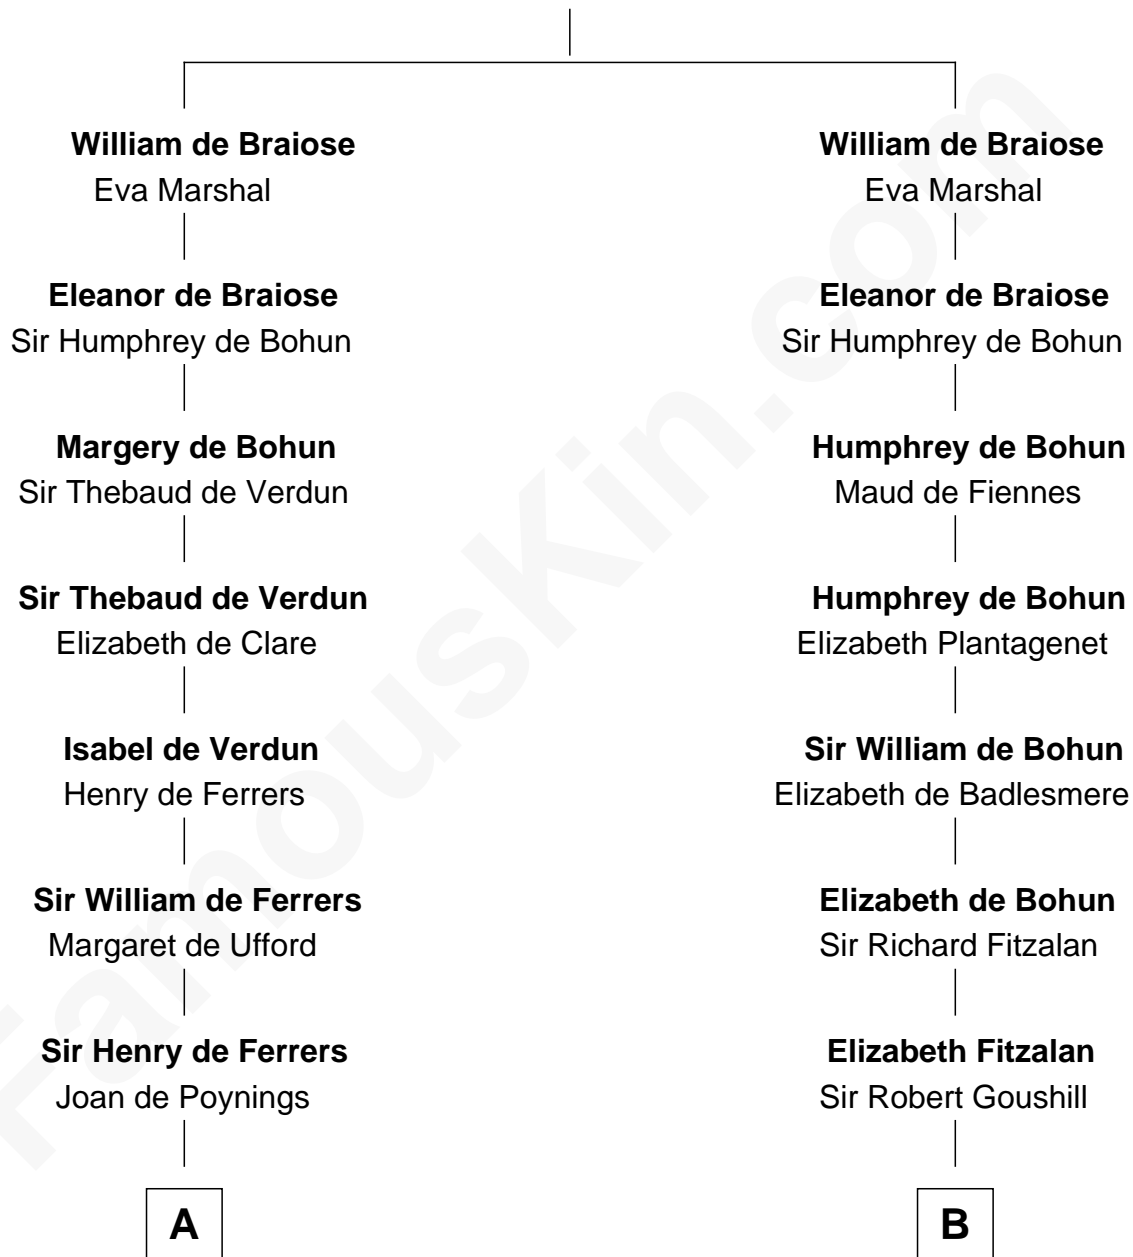

FamousKin.com

Relationship Chart of

Joseph Wharton

Founder of the Wharton School of Business

18th cousin 3 times removed of

Henry Lee III

9th Governor of Virginia

Reginald de Braiose

C

Samuel Rodman

Mary Willett

Thomas Rodman

Mary Borden

Hannah Rodman

Samuel Rowland Fisher

Deborah Fisher

William Wharton

Joseph Wharton

Founder, Wharton School of Business

D

Col. Henry Lee

Lucy Grymes

Henry Lee III

Light-Horse Harry