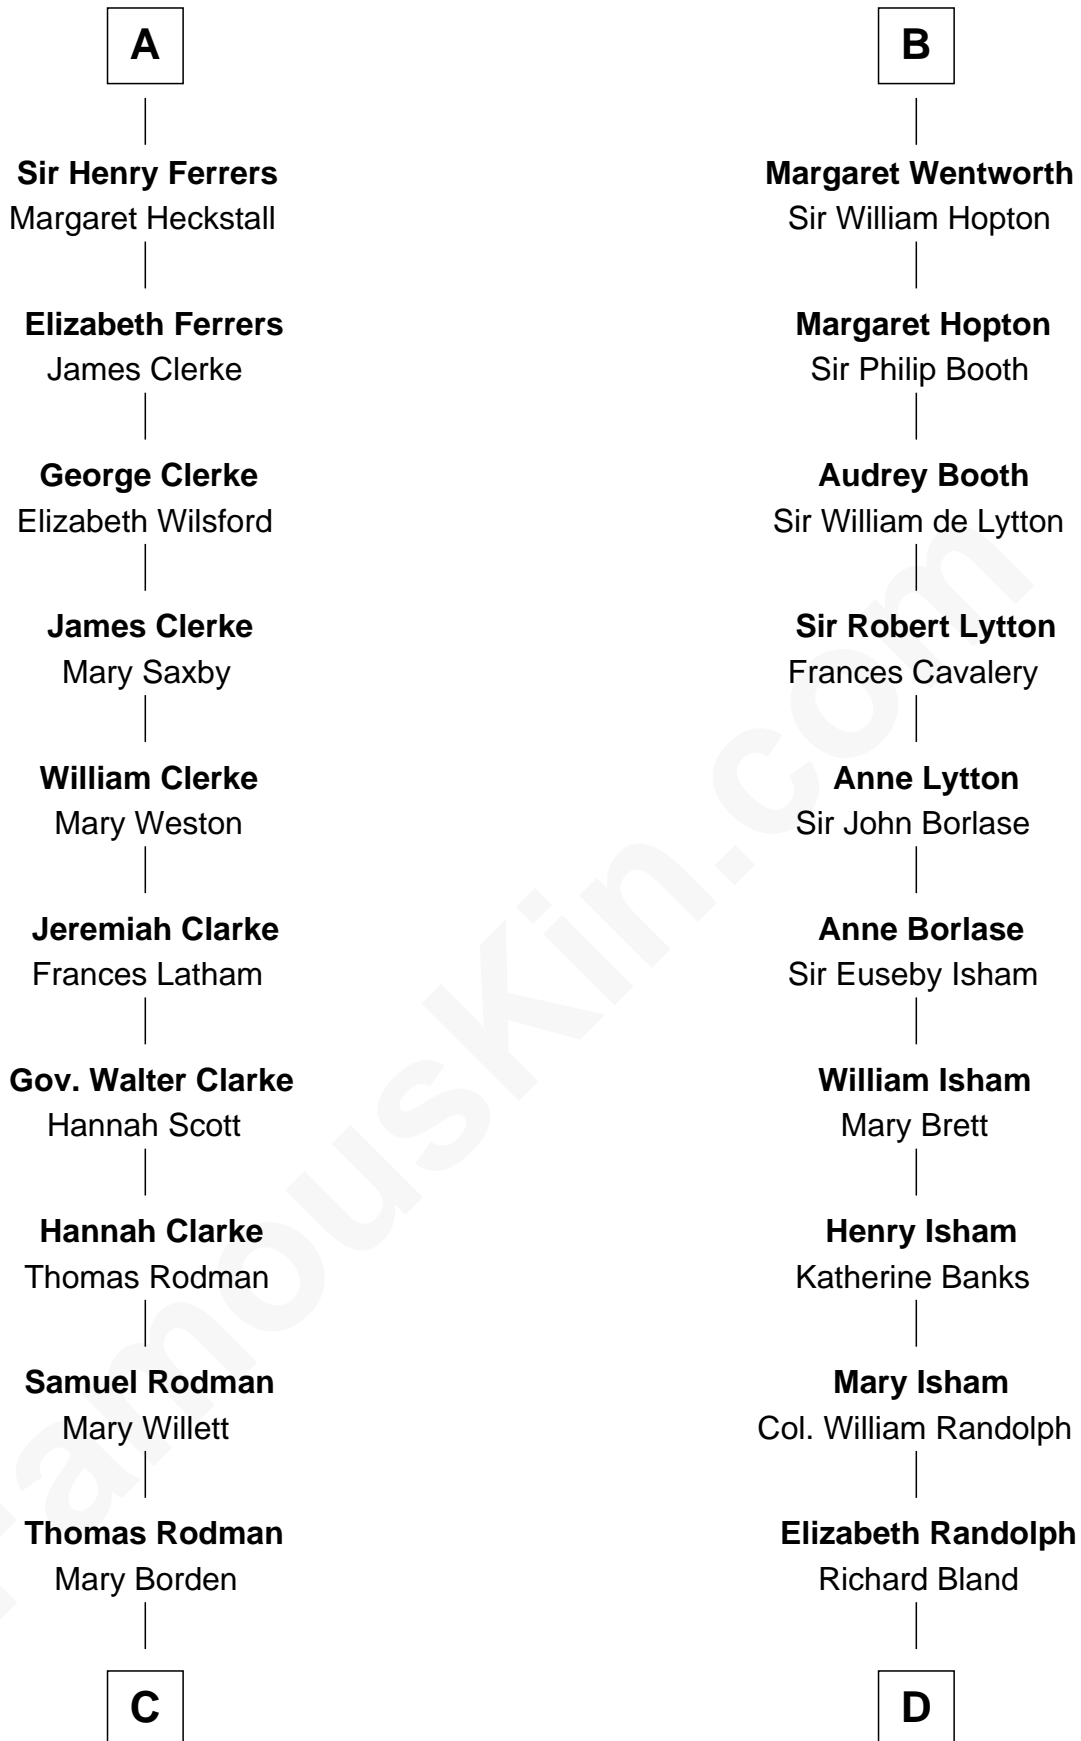

FamousKin.com

Relationship Chart of

Joseph Wharton

Founder of the Wharton School of Business

19th cousin of

Henry Lee III

9th Governor of Virginia

C

Hannah Rodman
Samuel Rowland Fisher

Deborah Fisher
William Wharton

Joseph Wharton
Founder, Wharton School of Business

D

Mary Bland
Henry Lee

Col. Henry Lee
Lucy Grymes

Henry Lee III
Light-Horse Harry

FamousKin.com