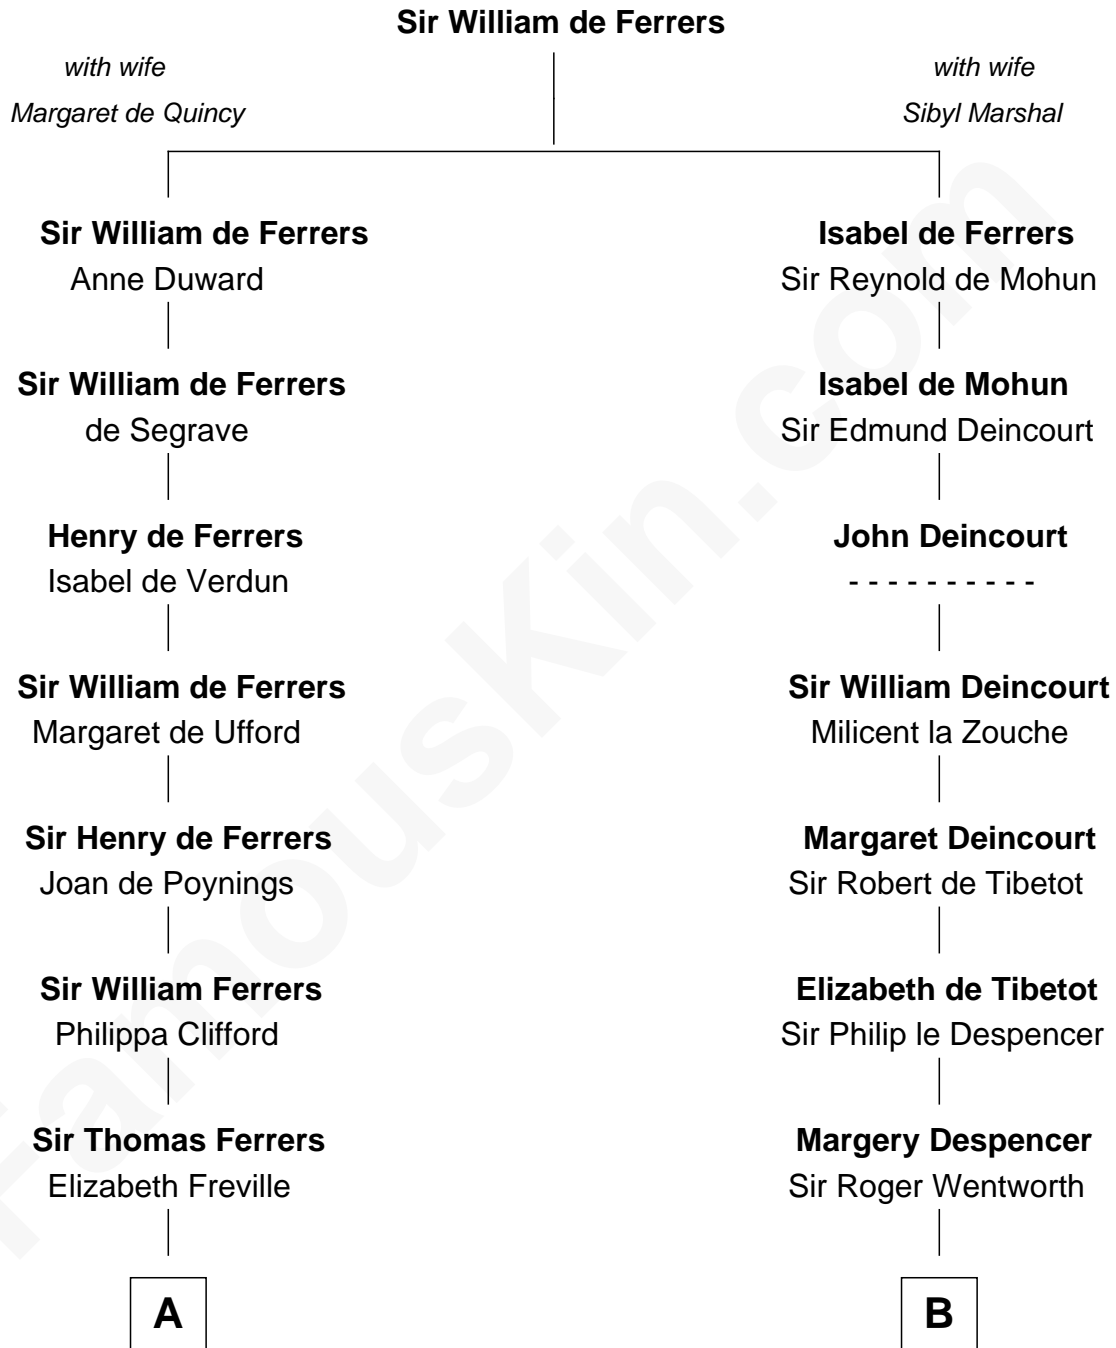

FamousKin.com

Relationship Chart of

Joseph Wharton

Founder of the Wharton School of Business

19th cousin of

Henry Lee III

9th Governor of Virginia

C

Hannah Rodman
Samuel Rowland Fisher

Deborah Fisher
William Wharton

Joseph Wharton
Founder, Wharton School of Business

D

Mary Bland
Henry Lee

Col. Henry Lee
Lucy Grymes

Henry Lee III
Light-Horse Harry

FamousKin.com