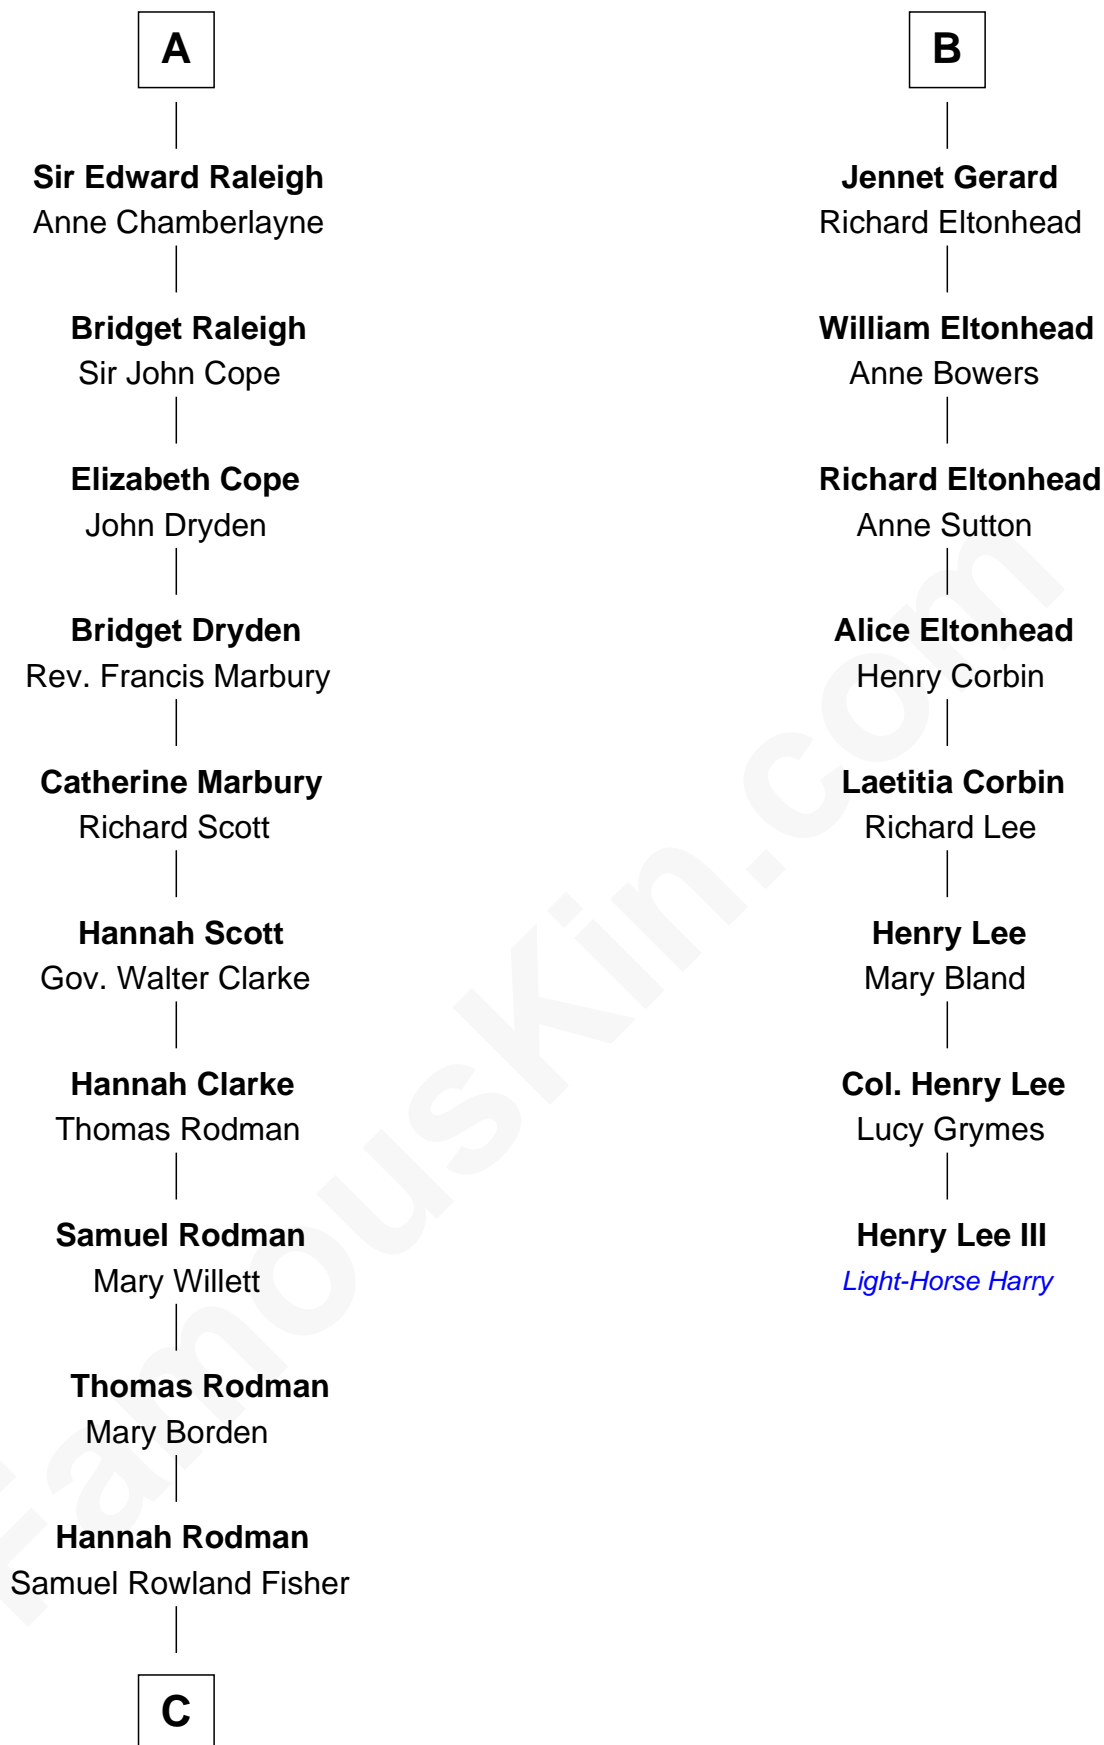

### Henry Lee III

*9th Governor of Virginia*

**Humphrey de Bohun**  
Elizabeth Plantagenet

**Eleanor de Bohun**  
Sir James le Boteler

**Pernel le Boteler**  
Sir Gilbert Talbot

**Sir Richard Talbot**  
Ankaret le Strange

**Mary Talbot**  
Sir Thomas Greene

**Sir Thomas Greene**  
Phillippa Ferrers

**Elizabeth Greene**  
William Raleigh

**Sir Edward Raleigh**  
Margaret Verney

**A**

**Sir William de Bohun**  
Elizabeth de Badlesmere

**Elizabeth de Bohun**  
Sir Richard Fitzalan

**Elizabeth Fitzalan**  
Sir Robert Goushill

**Joan Goushill**  
Sir Thomas Stanley

**Katherine Stanley**  
Sir John Savage

**Dulcia Savage**  
Sir Henry Bold

**Maud Bold**  
Thomas Gerard

**B**

**C**

—  
**Deborah Fisher**  
William Wharton

—  
**Joseph Wharton**

*Founder, Wharton School of Business*

FamousKin.com