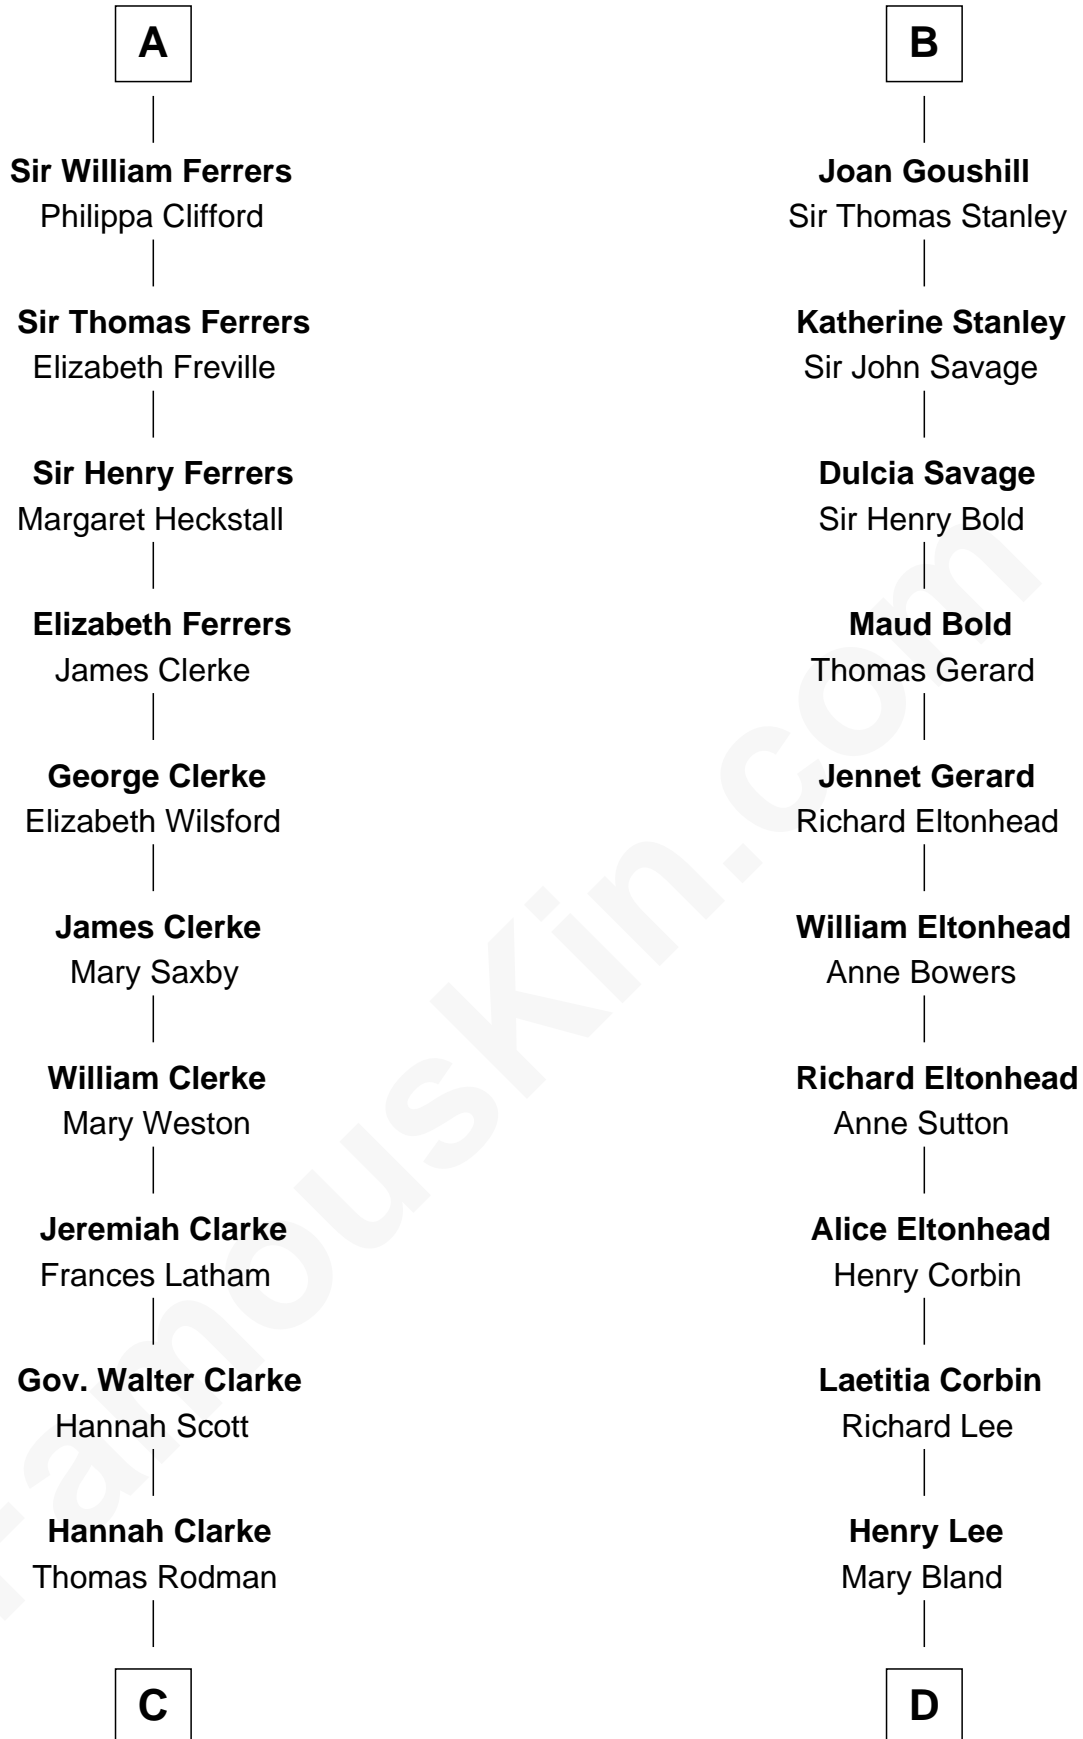

## Relationship Chart of

### Joseph Wharton

*Founder of the Wharton School of Business*

19th cousin 2 times removed of

### General Robert E. Lee

*Confederate Army - U.S. Civil War*

**C**

**Samuel Rodman**

Mary Willett

**Thomas Rodman**

Mary Borden

**Hannah Rodman**

Samuel Rowland Fisher

**Deborah Fisher**

William Wharton

**Joseph Wharton**

*Founder, Wharton School of Business*

**D**

**Col. Henry Lee**

Lucy Grymes