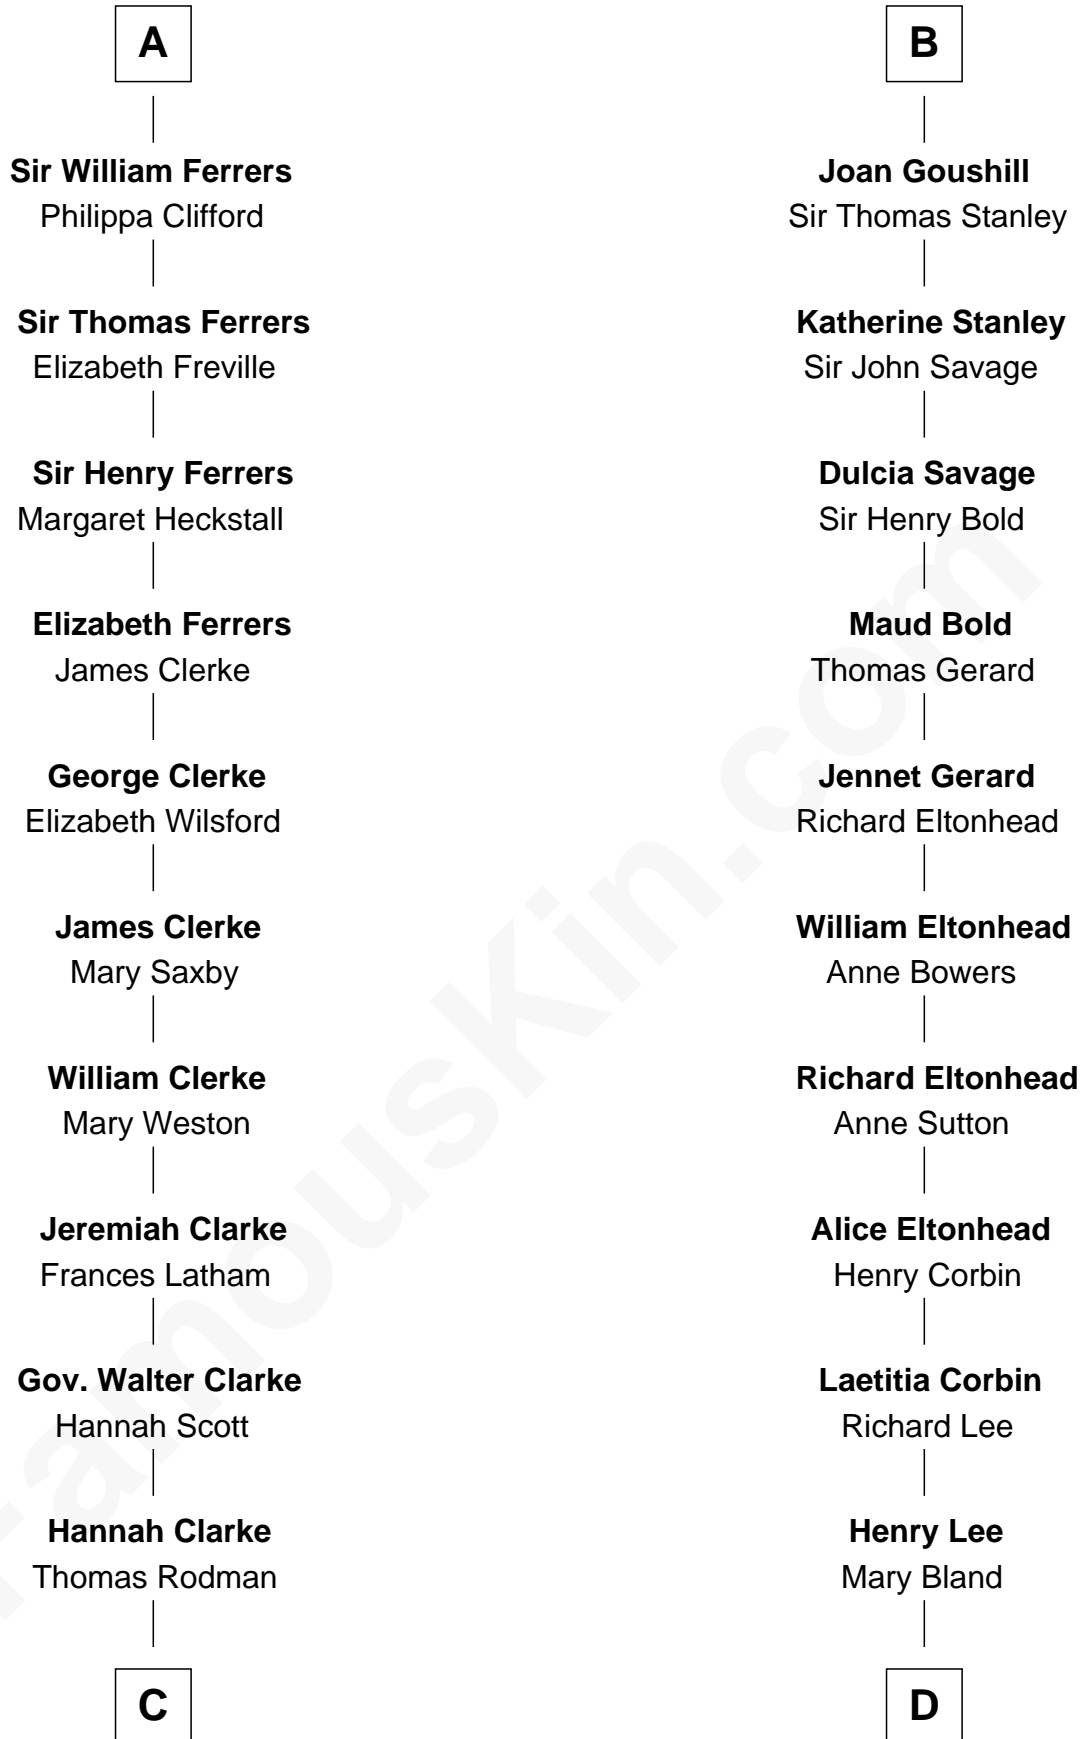

FamousKin.com

Relationship Chart of

Joseph Wharton

Founder of the Wharton School of Business

19th cousin 2 times removed of

General Robert E. Lee

Confederate Army - U.S. Civil War

Raoul de Lusgnan

Alice de Eu

C

Samuel Rodman

Mary Willett

Thomas Rodman

Mary Borden

Hannah Rodman

Samuel Rowland Fisher