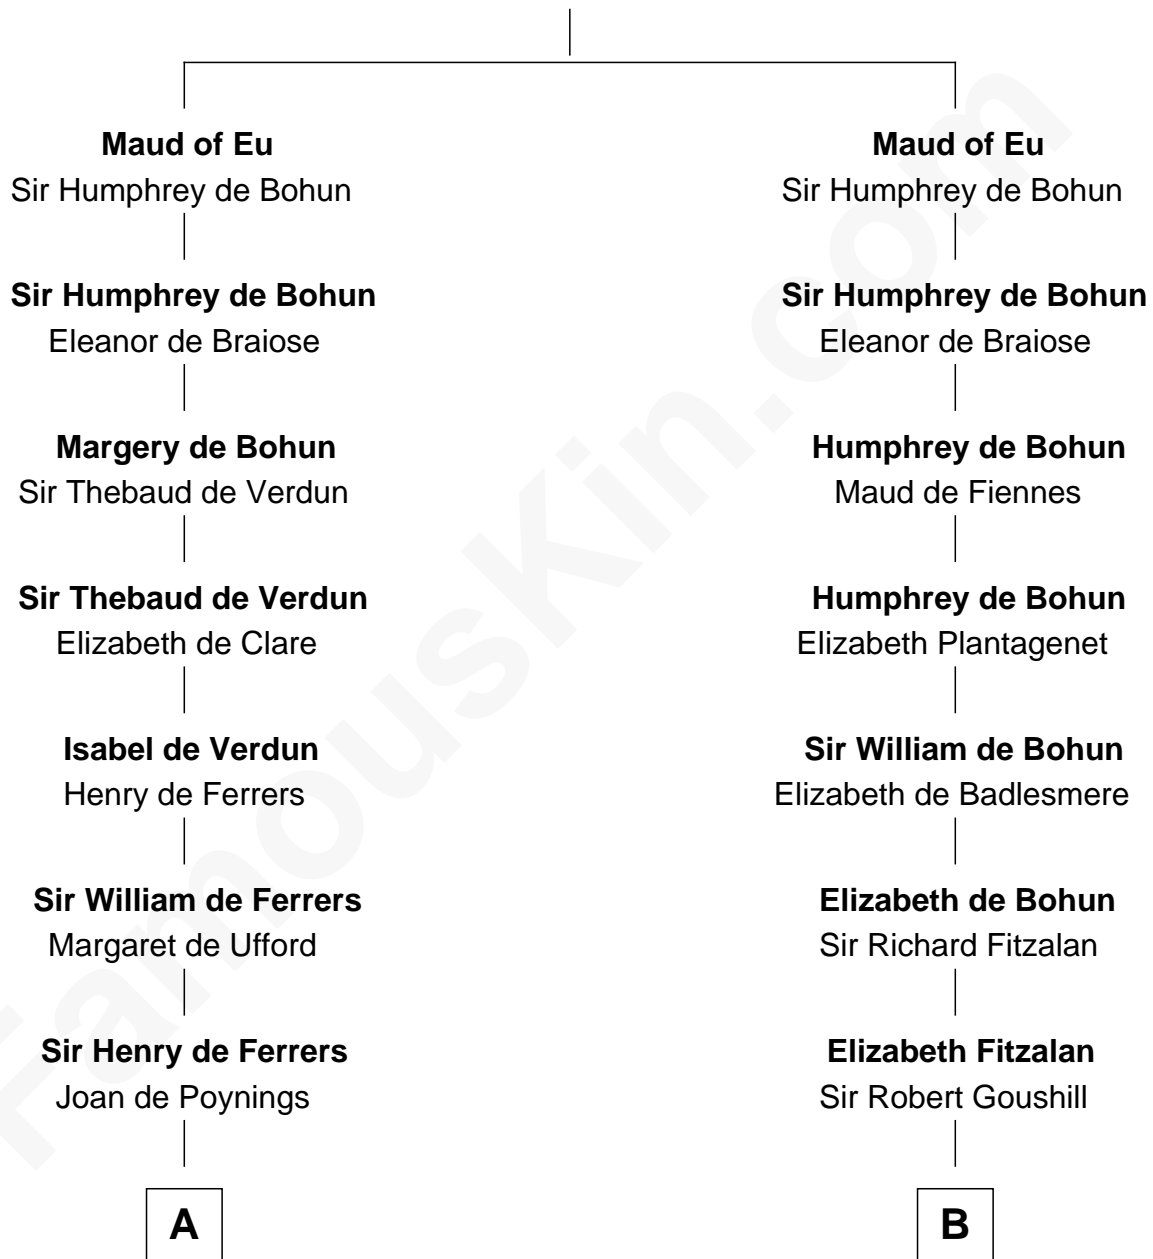

FamousKin.com

Relationship Chart of

Joseph Wharton

Founder of the Wharton School of Business

19th cousin 2 times removed of

General Robert E. Lee

Confederate Army - U.S. Civil War

Raoul de Lusgnan

Alice de Eu

C

Samuel Rodman

Mary Willett

Thomas Rodman

Mary Borden

Hannah Rodman

Samuel Rowland Fisher

Deborah Fisher

William Wharton

Joseph Wharton

Founder, Wharton School of Business

D

Col. Henry Lee

Lucy Grymes

Maj. Gen. Henry Lee