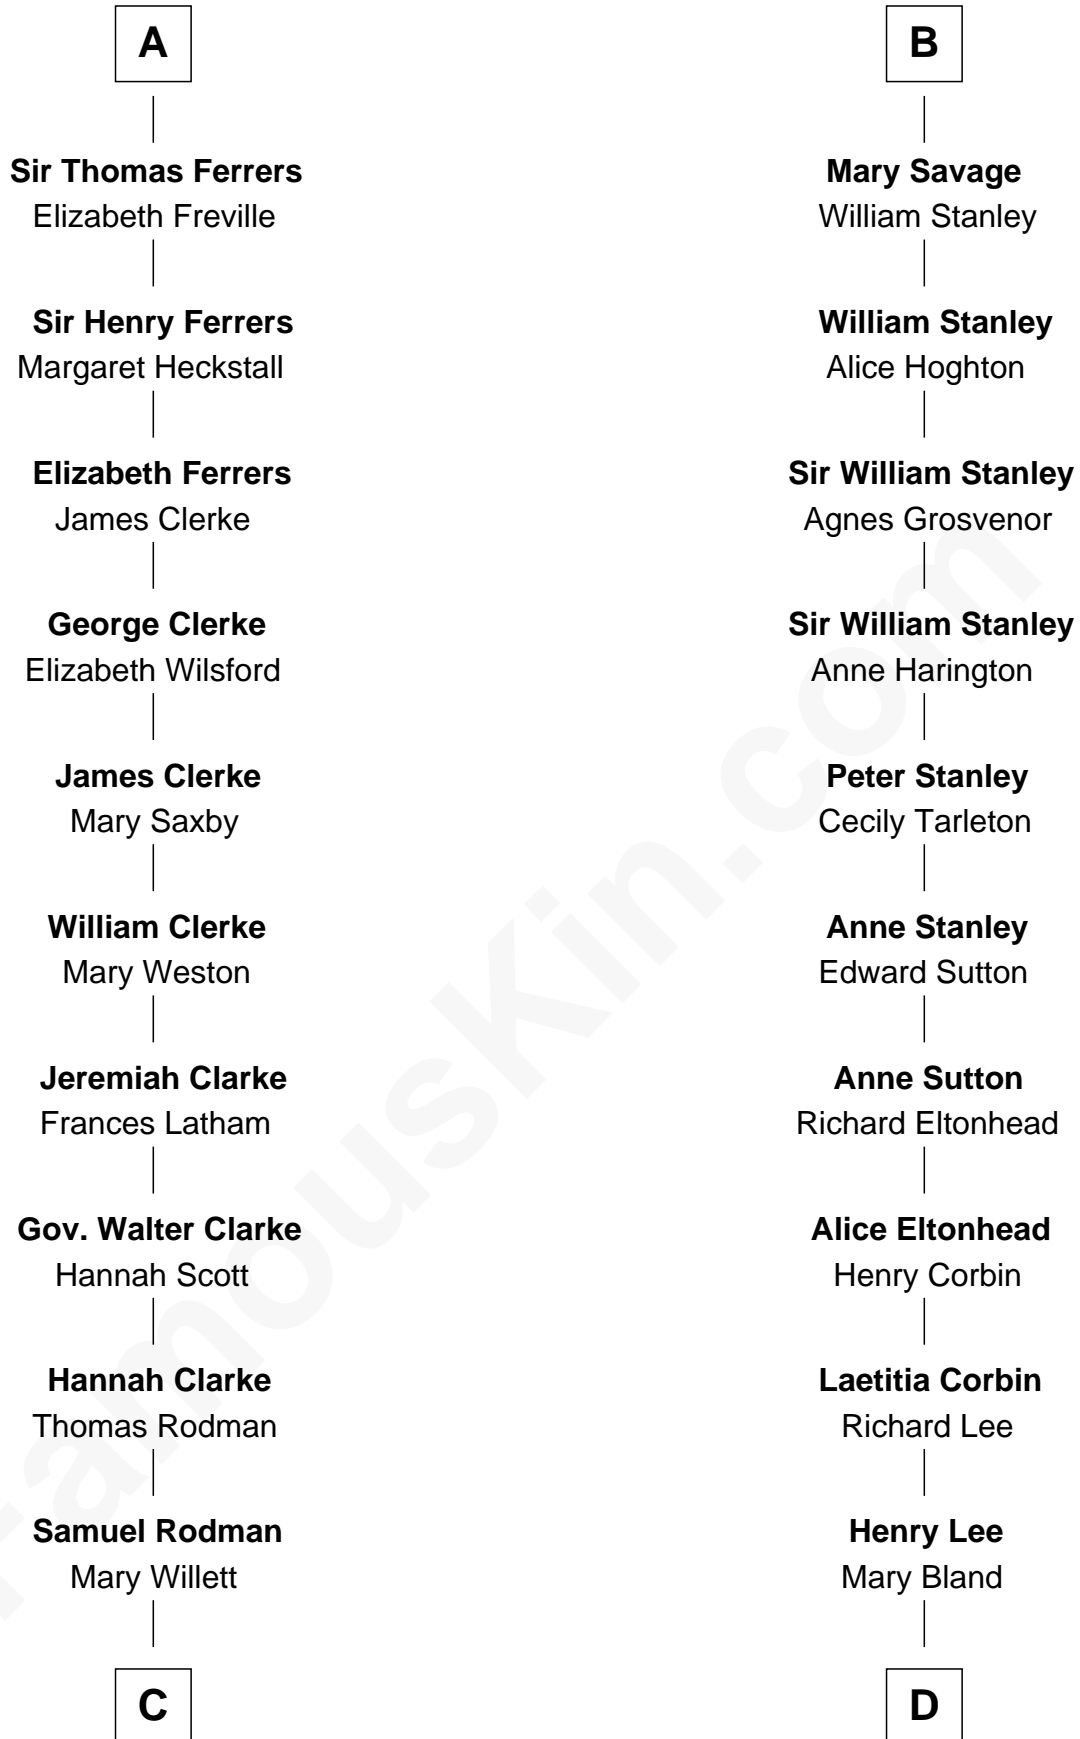

FamousKin.com

Relationship Chart of

Joseph Wharton

Founder of the Wharton School of Business

19th cousin 1 time removed of

General Robert E. Lee

Confederate Army - U.S. Civil War

C

Thomas Rodman

Mary Borden

Hannah Rodman

Samuel Rowland Fisher

Deborah Fisher

William Wharton

Joseph Wharton

Founder, Wharton School of Business