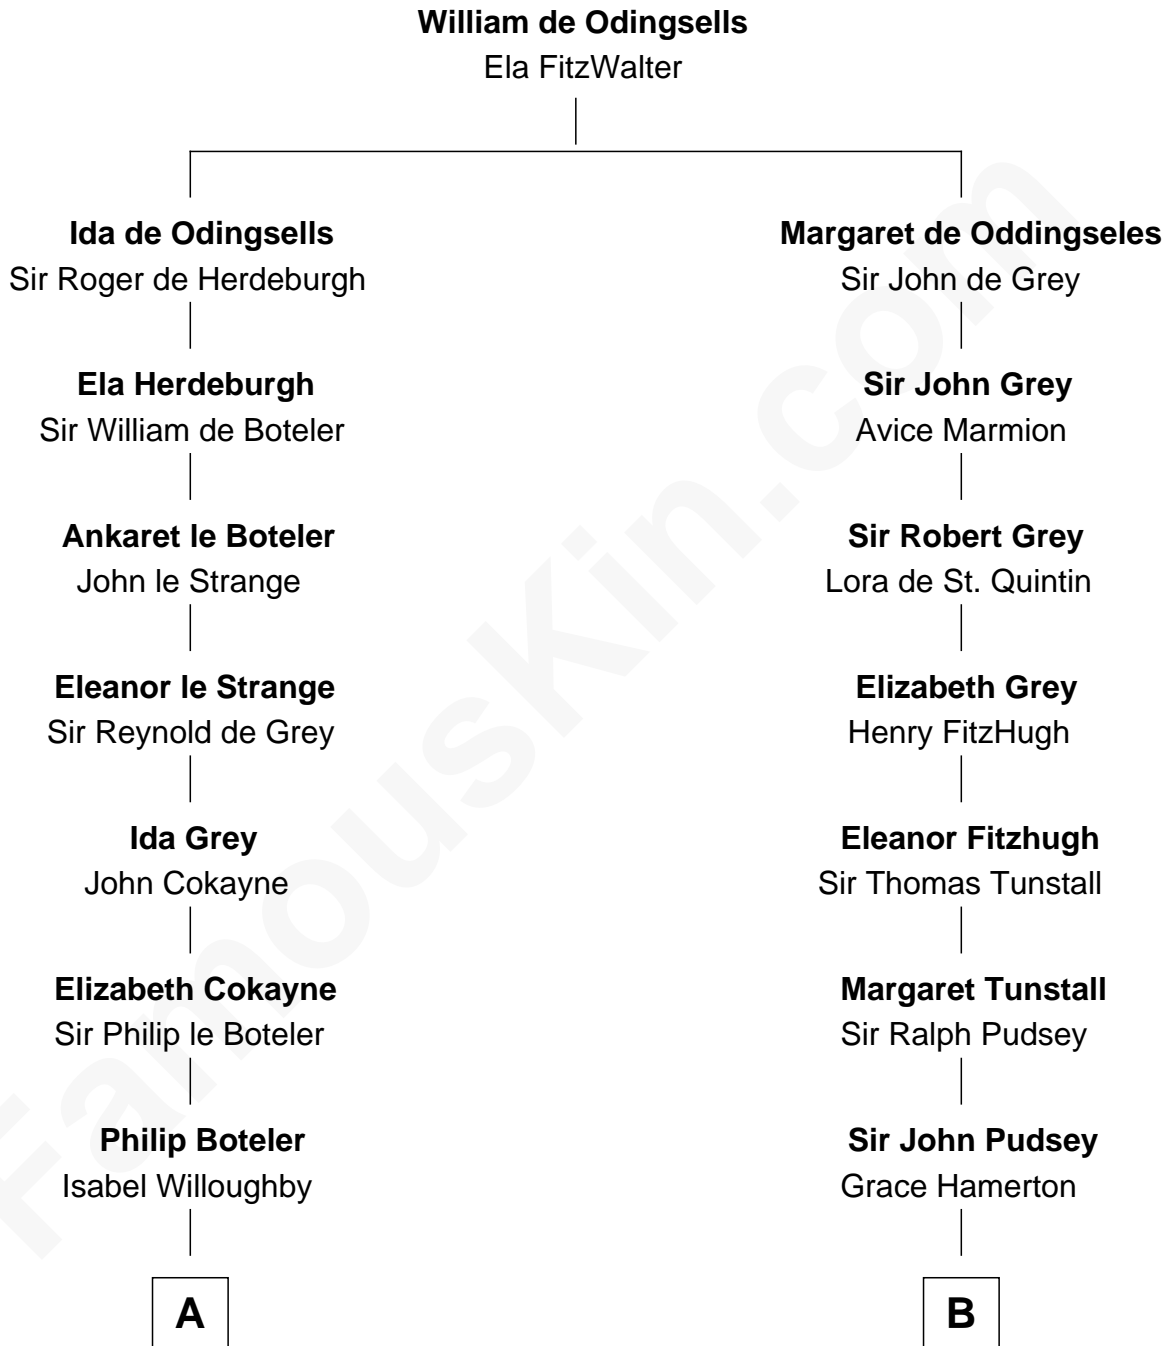

FamousKin.com

Relationship Chart of

Joseph Wharton

Founder of the Wharton School of Business

19th cousin 1 time removed of

General Robert E. Lee

Confederate Army - U.S. Civil War

C

Thomas Rodman

Mary Borden

Hannah Rodman

Samuel Rowland Fisher

Deborah Fisher

William Wharton

Joseph Wharton

Founder, Wharton School of Business