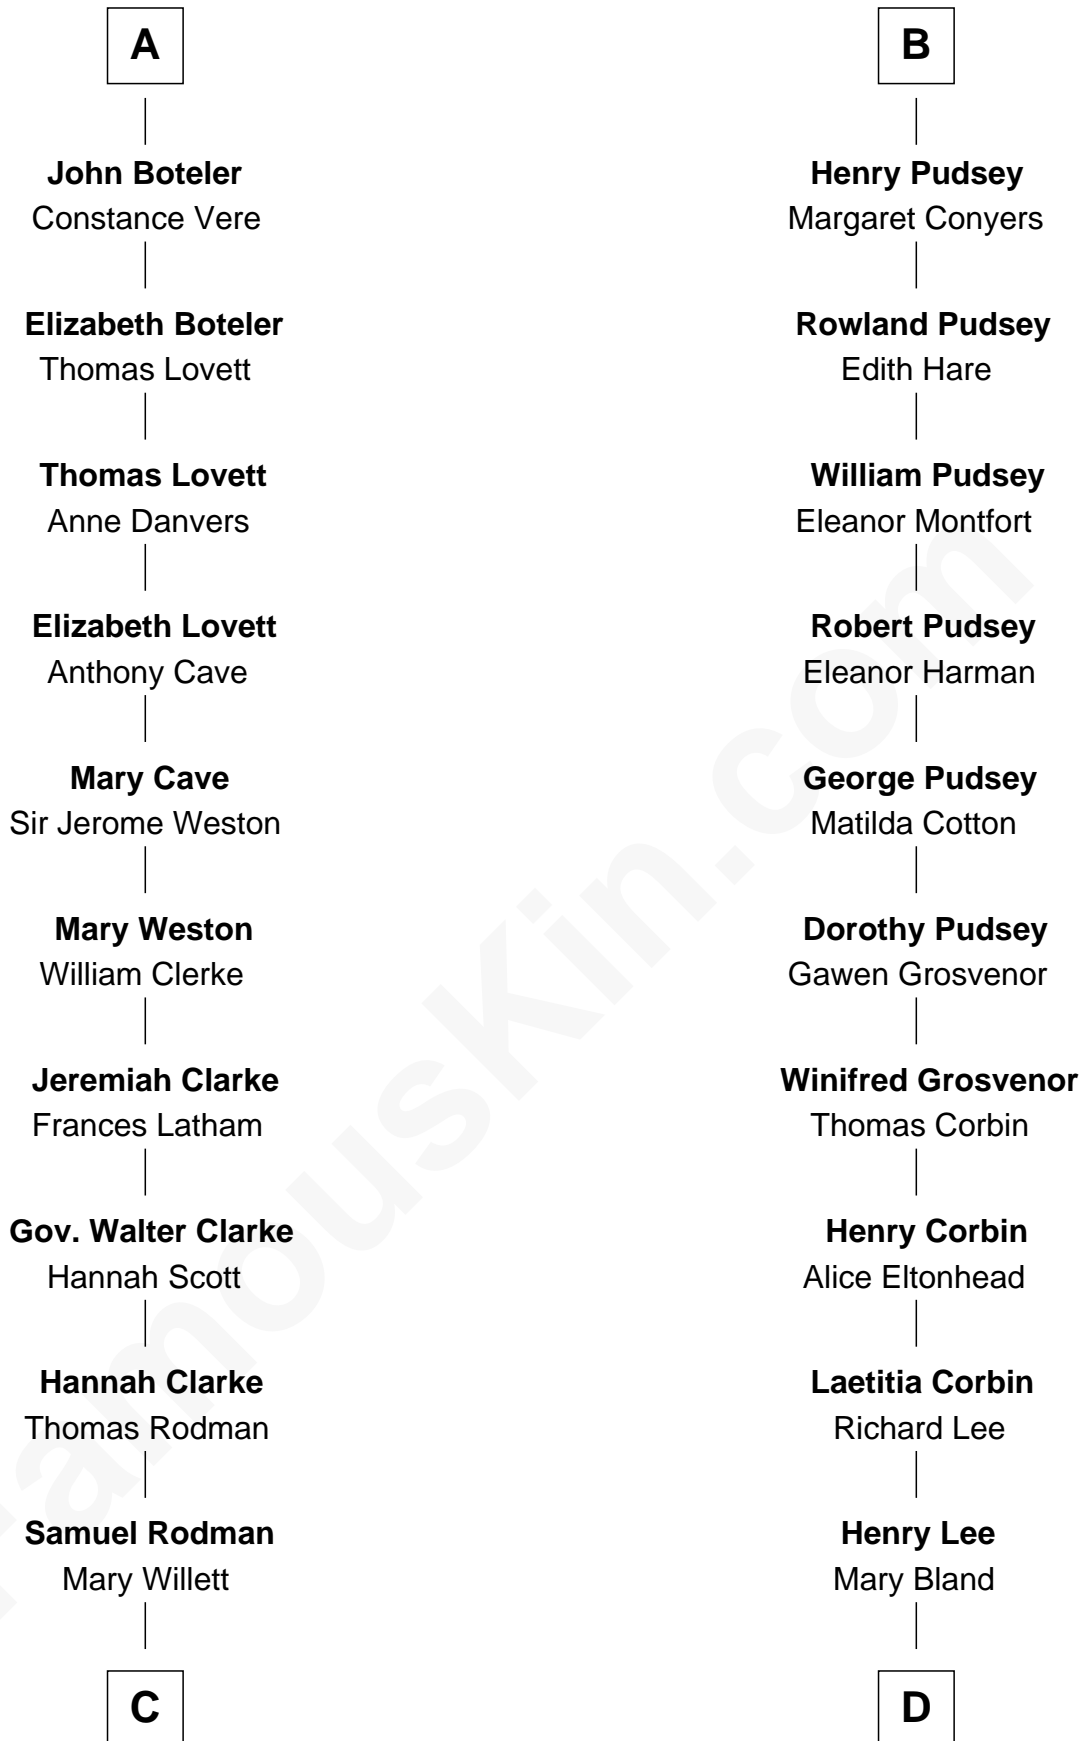

FamousKin.com

Relationship Chart of

Joseph Wharton

Founder of the Wharton School of Business

19th cousin 1 time removed of

General Robert E. Lee

Confederate Army - U.S. Civil War

C

Thomas Rodman

Mary Borden

Hannah Rodman

Samuel Rowland Fisher

Deborah Fisher

William Wharton

Joseph Wharton

Founder, Wharton School of Business