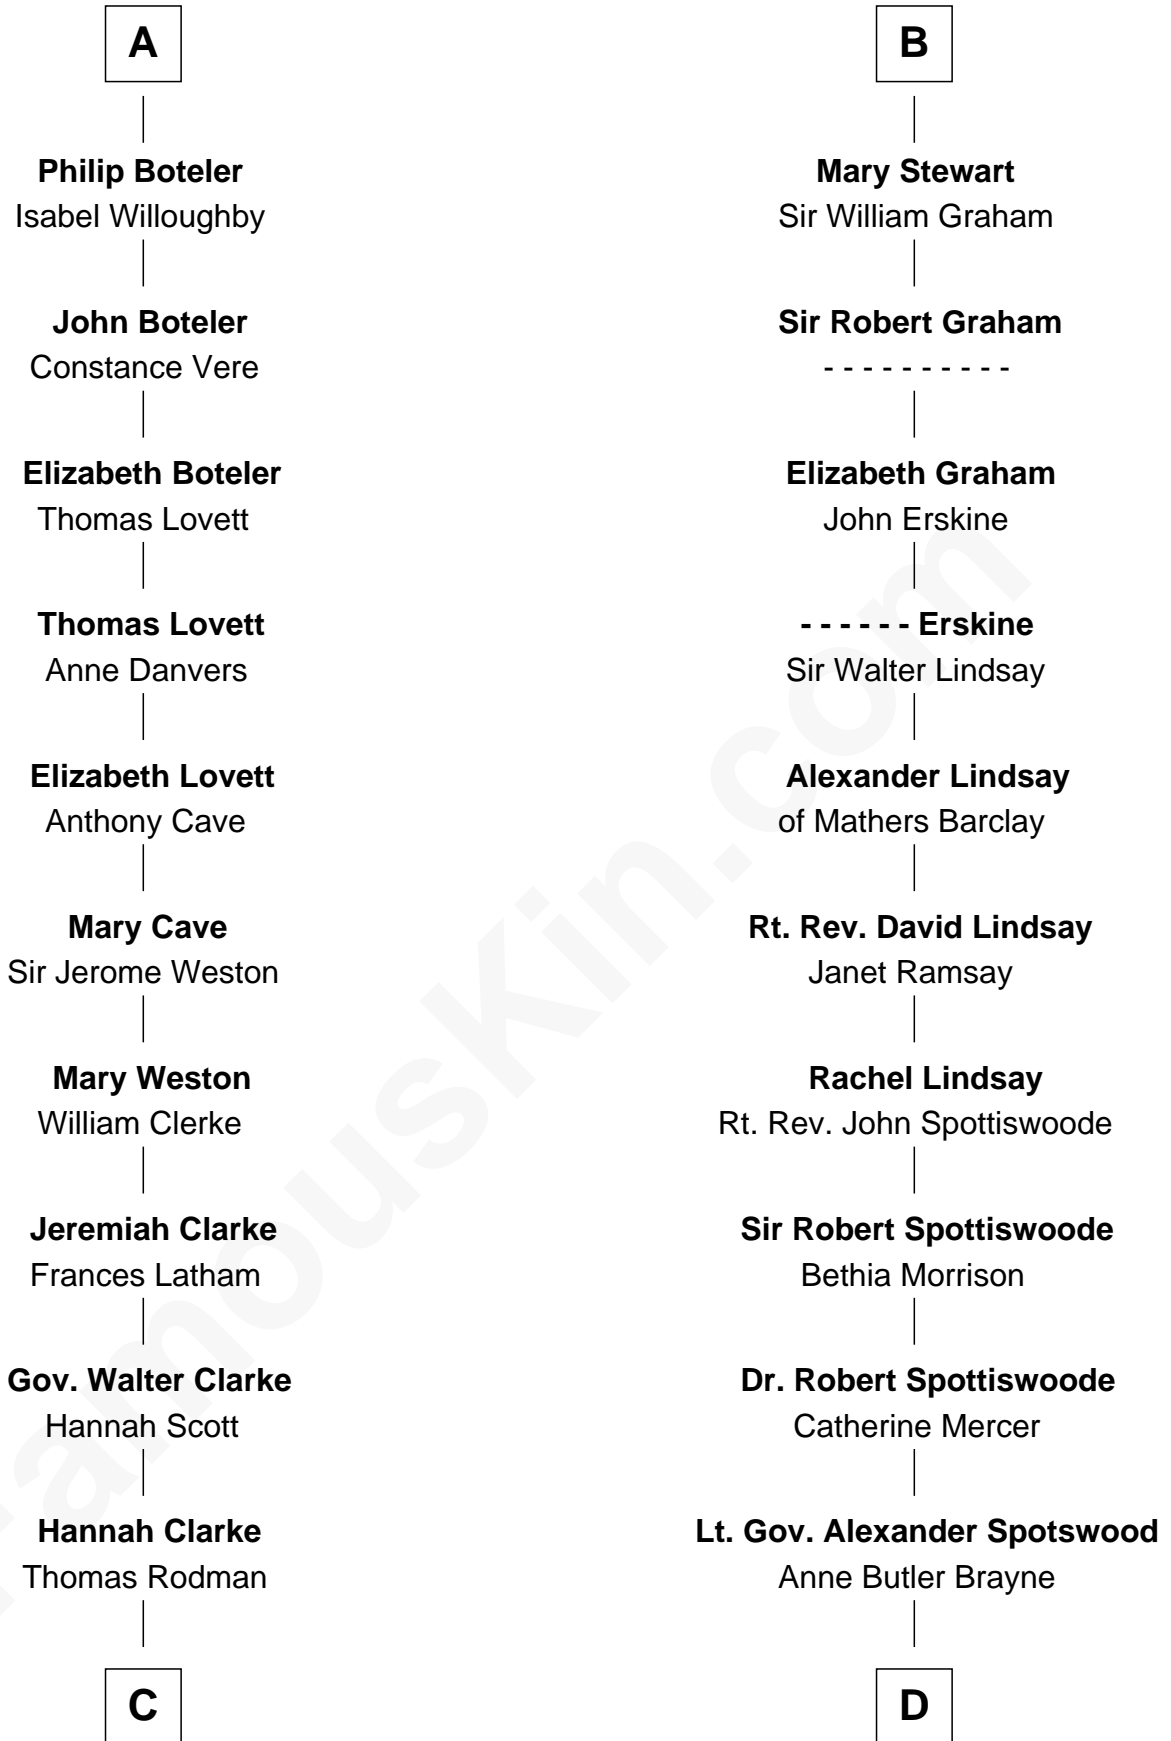

FamousKin.com

Relationship Chart of

Joseph Wharton

Founder of the Wharton School of Business

20th cousin 1 time removed of

General Robert E. Lee

Confederate Army - U.S. Civil War

C

Samuel Rodman

Mary Willett

Thomas Rodman

Mary Borden

Hannah Rodman

Samuel Rowland Fisher

Deborah Fisher

William Wharton