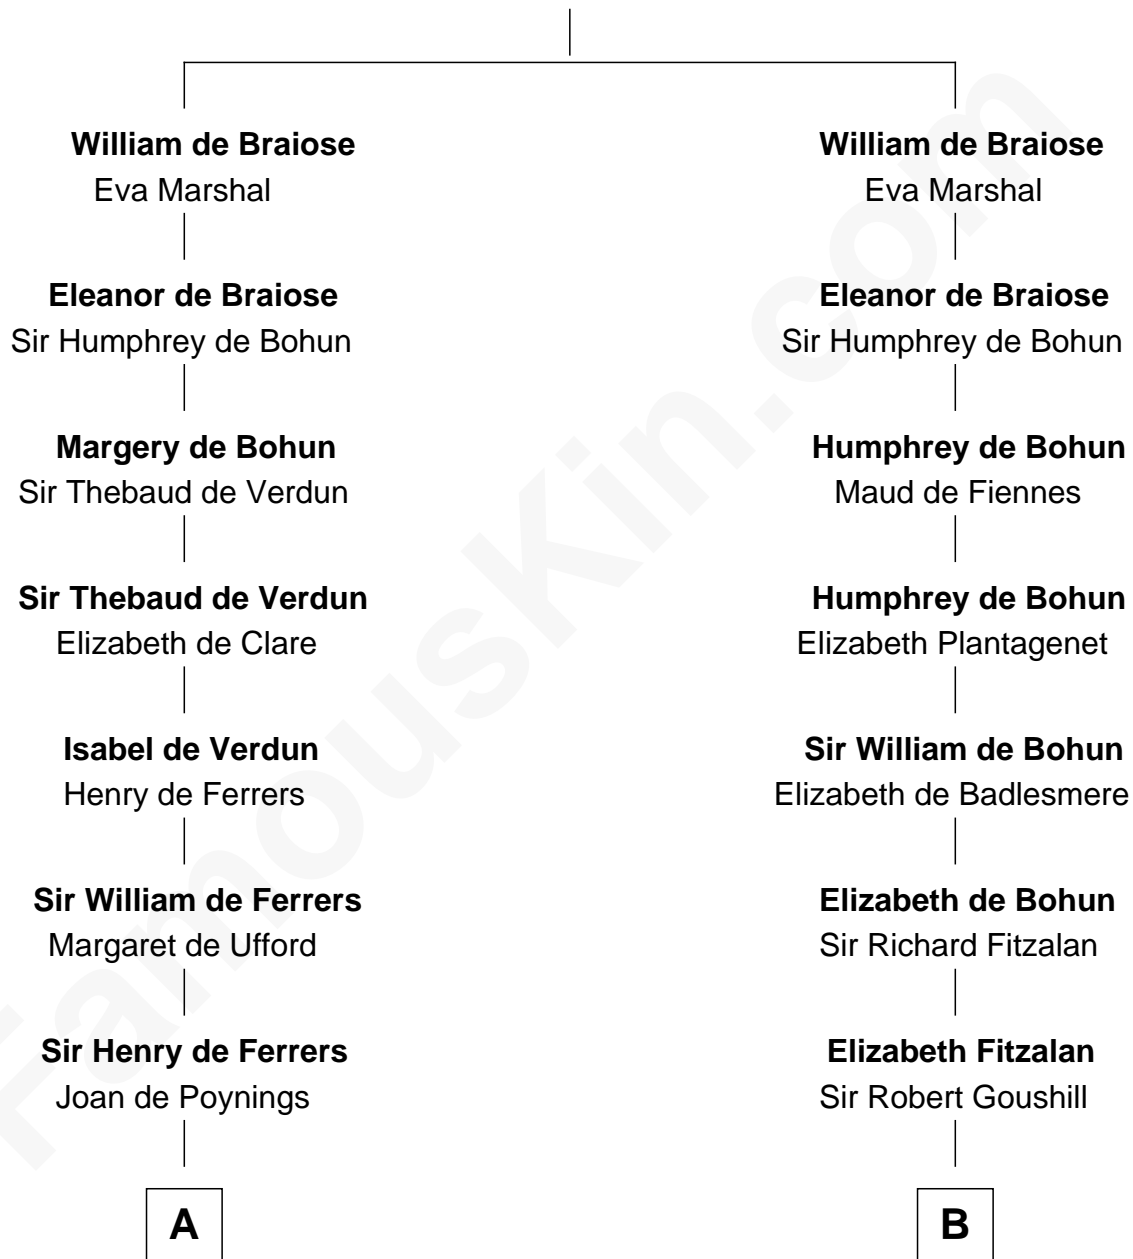

FamousKin.com

Relationship Chart of

Joseph Wharton

Founder of the Wharton School of Business

19th cousin 2 times removed of

General Robert E. Lee

Confederate Army - U.S. Civil War

Reginald de Braiose

C

Samuel Rodman

Mary Willett

Thomas Rodman

Mary Borden

Hannah Rodman

Samuel Rowland Fisher

Deborah Fisher

William Wharton

Joseph Wharton

Founder, Wharton School of Business

D

Col. Henry Lee

Lucy Grymes

Maj. Gen. Henry Lee

Anne Hill Carter