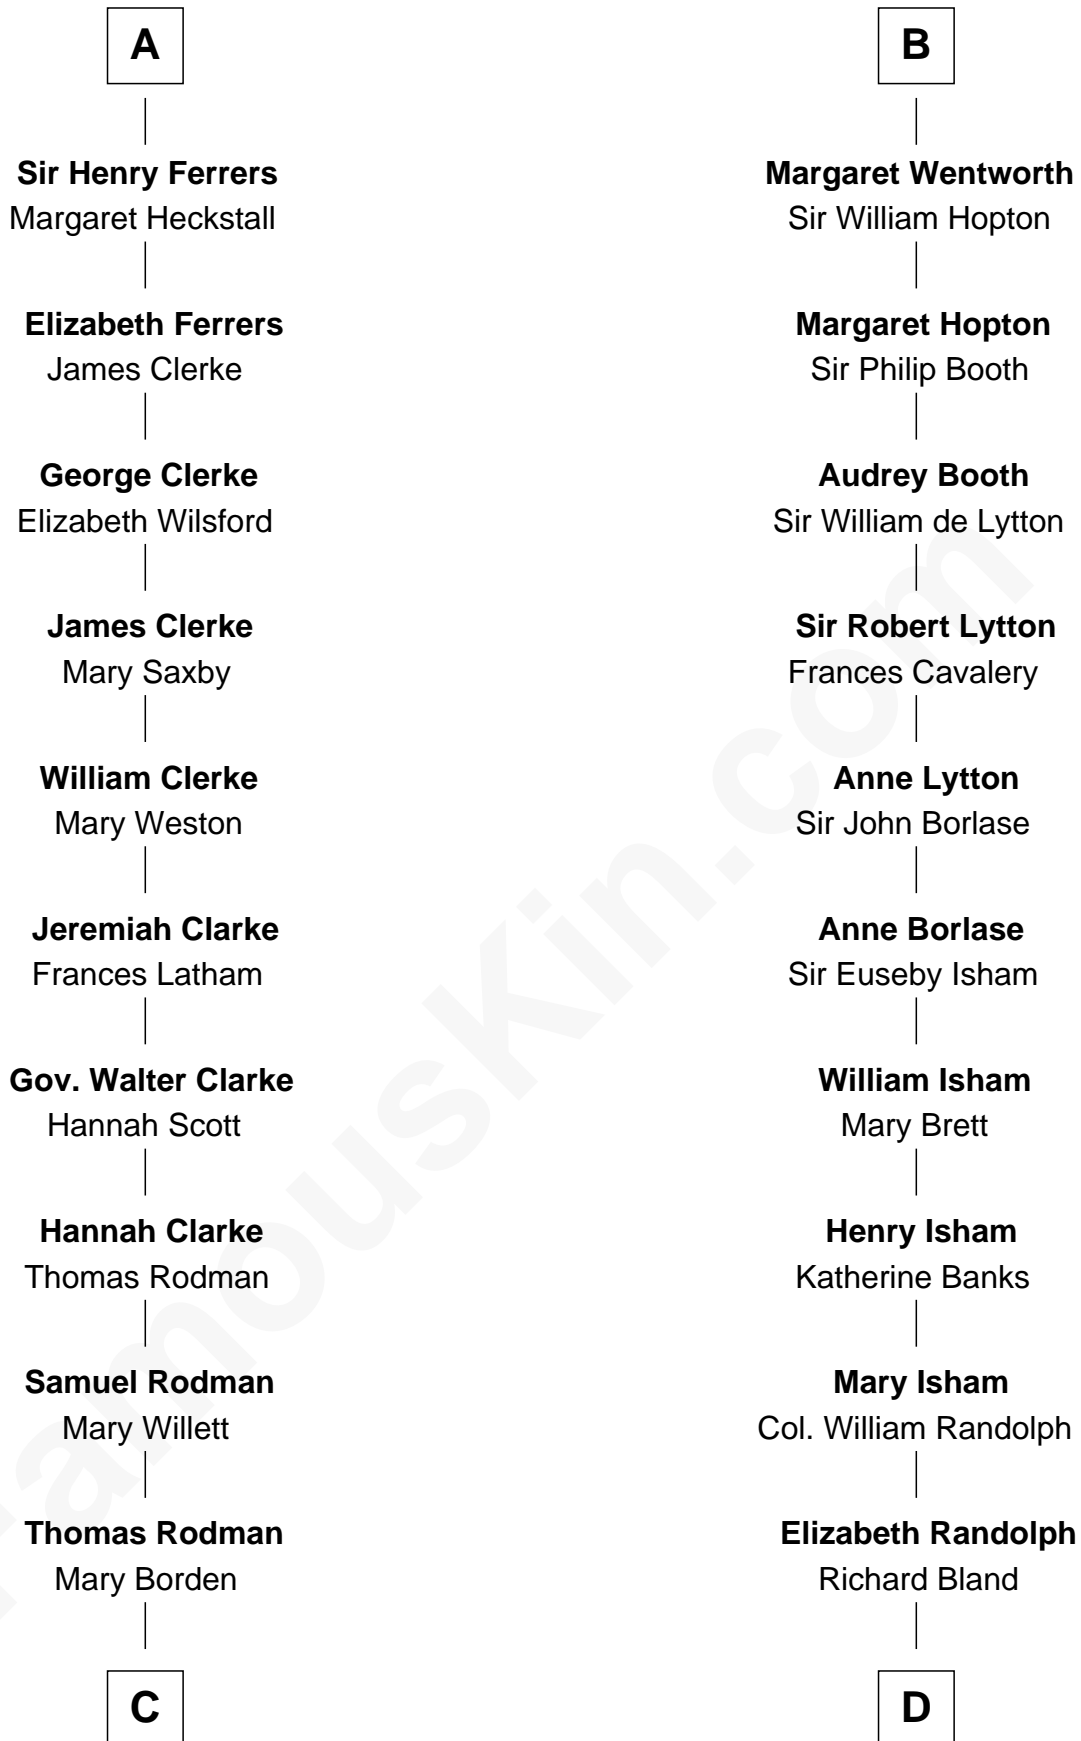

## Relationship Chart of

### Joseph Wharton

*Founder of the Wharton School of Business*

19th cousin 1 time removed of

### General Robert E. Lee

*Confederate Army - U.S. Civil War*

**C**

**Hannah Rodman**  
Samuel Rowland Fisher

**Deborah Fisher**  
William Wharton

**Joseph Wharton**  
*Founder, Wharton School of Business*