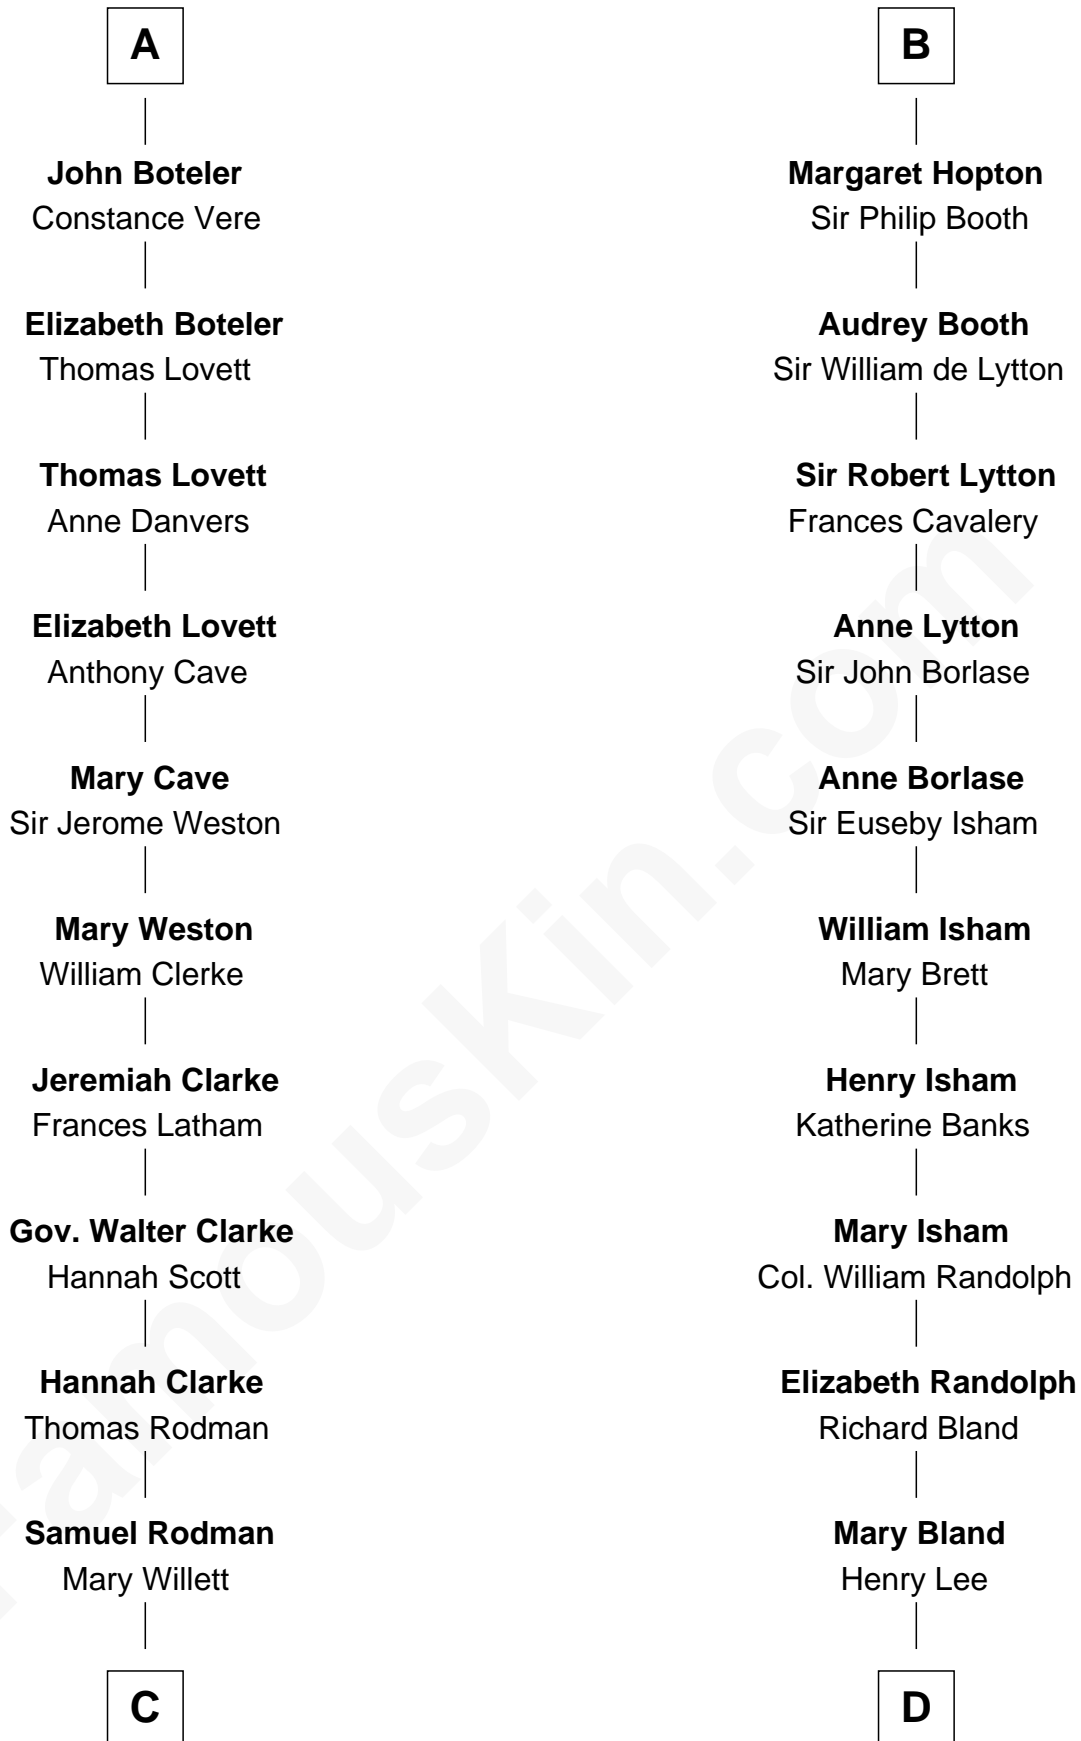

### Joseph Wharton

*Founder of the Wharton School of Business*

19th cousin 1 time removed of

**Sir Reynold de Grey**  
Eleanor le Strange

**Ida Grey**  
John Cokayne

**Elizabeth Cokayne**  
Sir Philip le Boteler

**Philip Boteler**  
Isabel Willoughby

**A**

**Milicent de Cantilupe**  
Eudo la Zouche

**Sir William la Zouche**  
Maud Lovel

**Milicent la Zouche**  
Sir William Deincourt

**Margaret Deincourt**  
Sir Robert de Tibetot

**Elizabeth de Tibetot**  
Sir Philip le Despencer

**Margery Despencer**  
Sir Roger Wentworth

**Margaret Wentworth**  
Sir William Hopton

**B**

**C**

**Thomas Rodman**

Mary Borden

**Hannah Rodman**

Samuel Rowland Fisher

**Deborah Fisher**