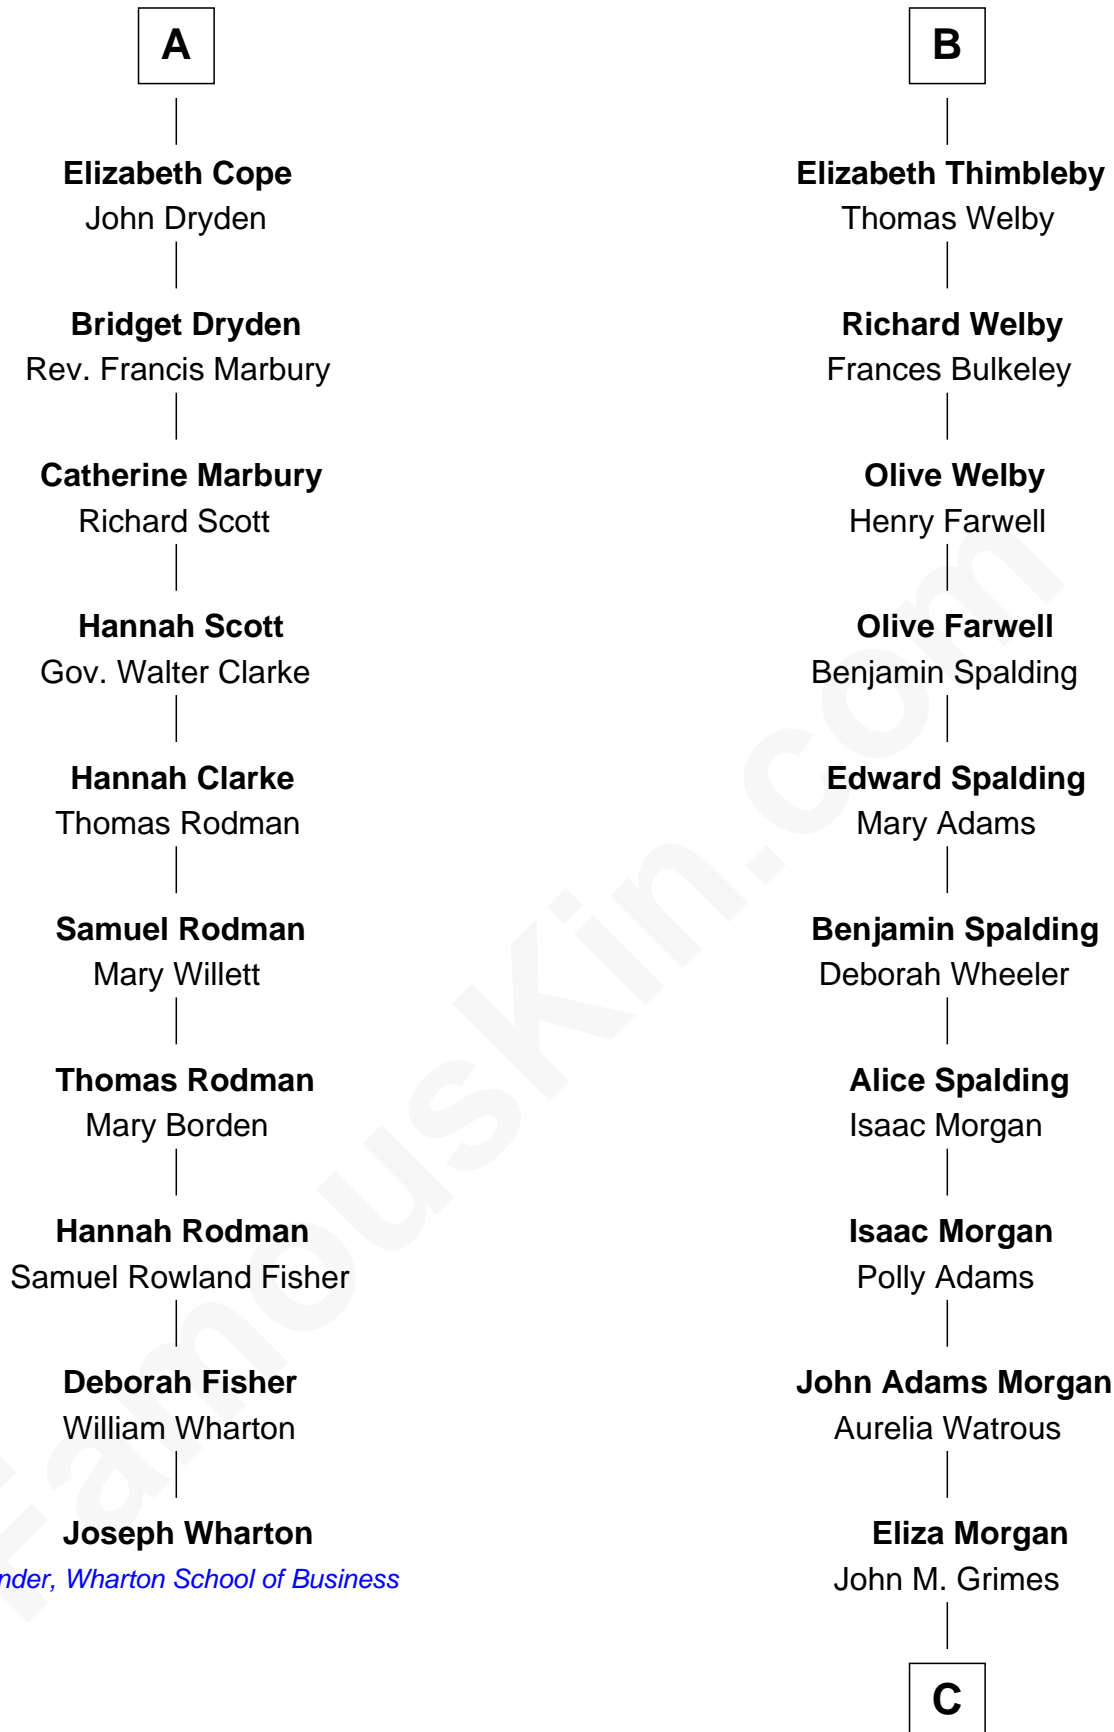

FamousKin.com

Relationship Chart of

Joseph Wharton

Founder of the Wharton School of Business

16th cousin 5 times removed of

Linda Hamilton

TV and Movie Actress

C

Aurelia Morgan Grimes

Stephen P. Holt

Taylor Holt

Frances Kyle

Dr. Richard Huckstep Holt

Mildred Alberta Derby

Barbara Kyle Holt

Dr. Carroll Stanford Hamilton