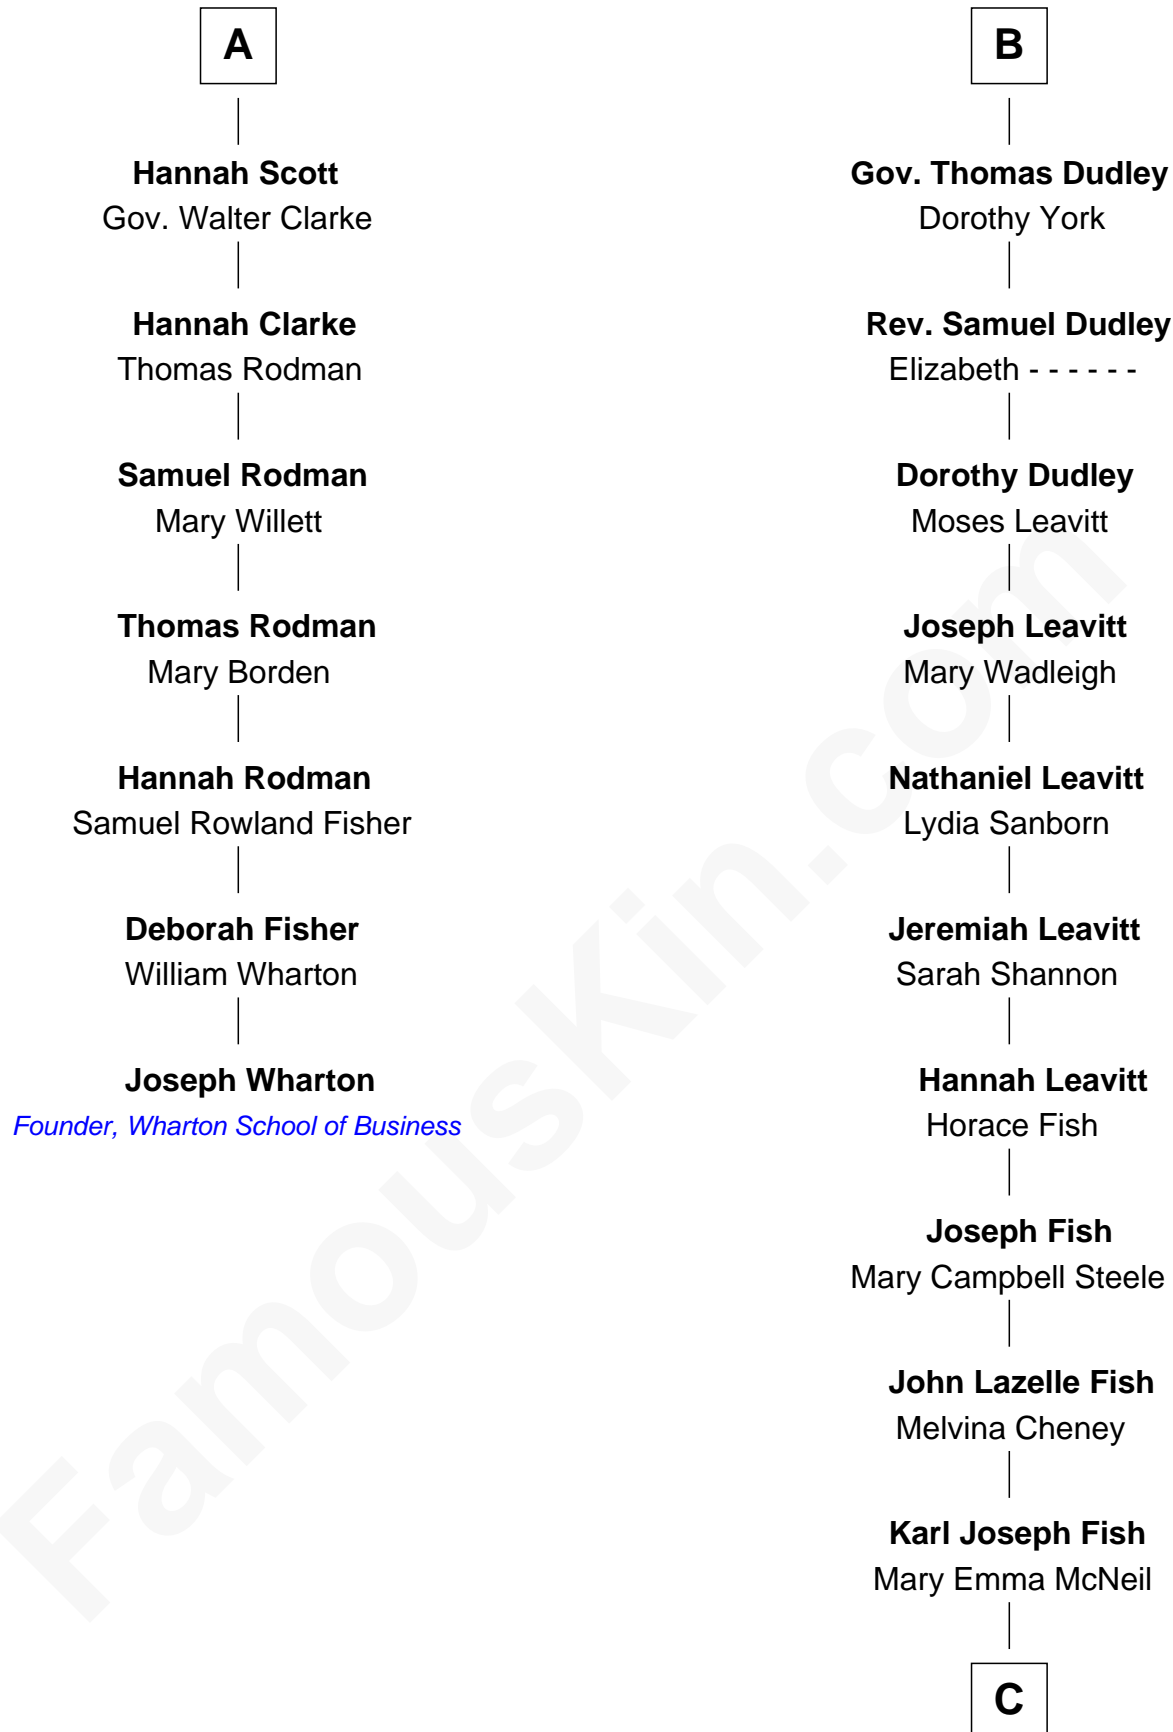

FamousKin.com

Relationship Chart of

Joseph Wharton

Founder of the Wharton School of Business

13th cousin 6 times removed of

Keri Russell

TV and Movie Actress

Sir Walter Blount

Sancha de Ayala

Sir Thomas Blount

Margaret de Gresley

Sir Thomas Blount

Agnes Hawley

Anne Blount

William Marbury

Robert Marbury

Constance Blount

Sir John Sutton

Sir John Sutton

Elizabeth Berkeley

Sir Edmund Sutton

Joyce Tiptoft

Sir Edward Sutton

Cecily Willoughby

Sir John Sutton

Cecily Grey

Sir Henry Dudley

----- Ashton

Probable

Roger Dudley

Susanna Thorne

B