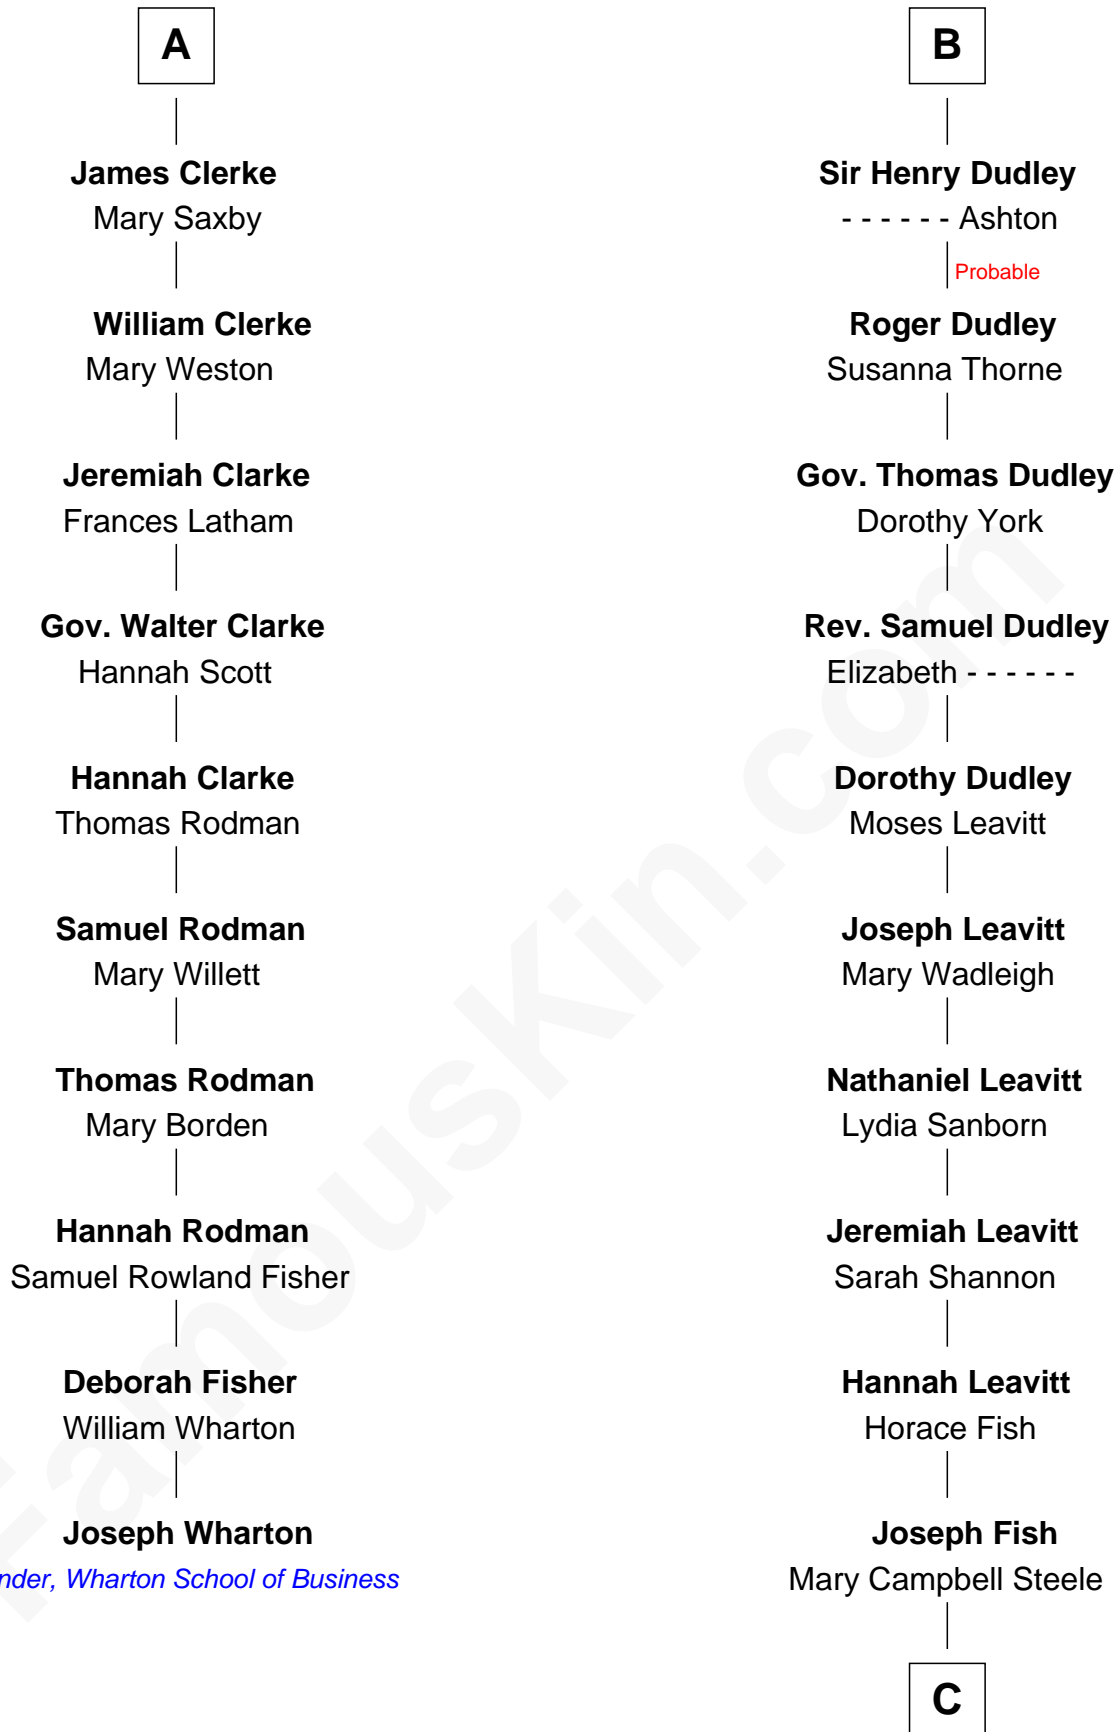

FamousKin.com

Relationship Chart of

Joseph Wharton

Founder of the Wharton School of Business

16th cousin 5 times removed of

Keri Russell

TV and Movie Actress

Sir William de Ros
Margery de Badlesmere

C

John Lazelle Fish

Melvina Cheney

Karl Joseph Fish

Mary Emma McNeil

Emma Inez Fish

Kermit Sylvester Stephens

Stephanie Stephens