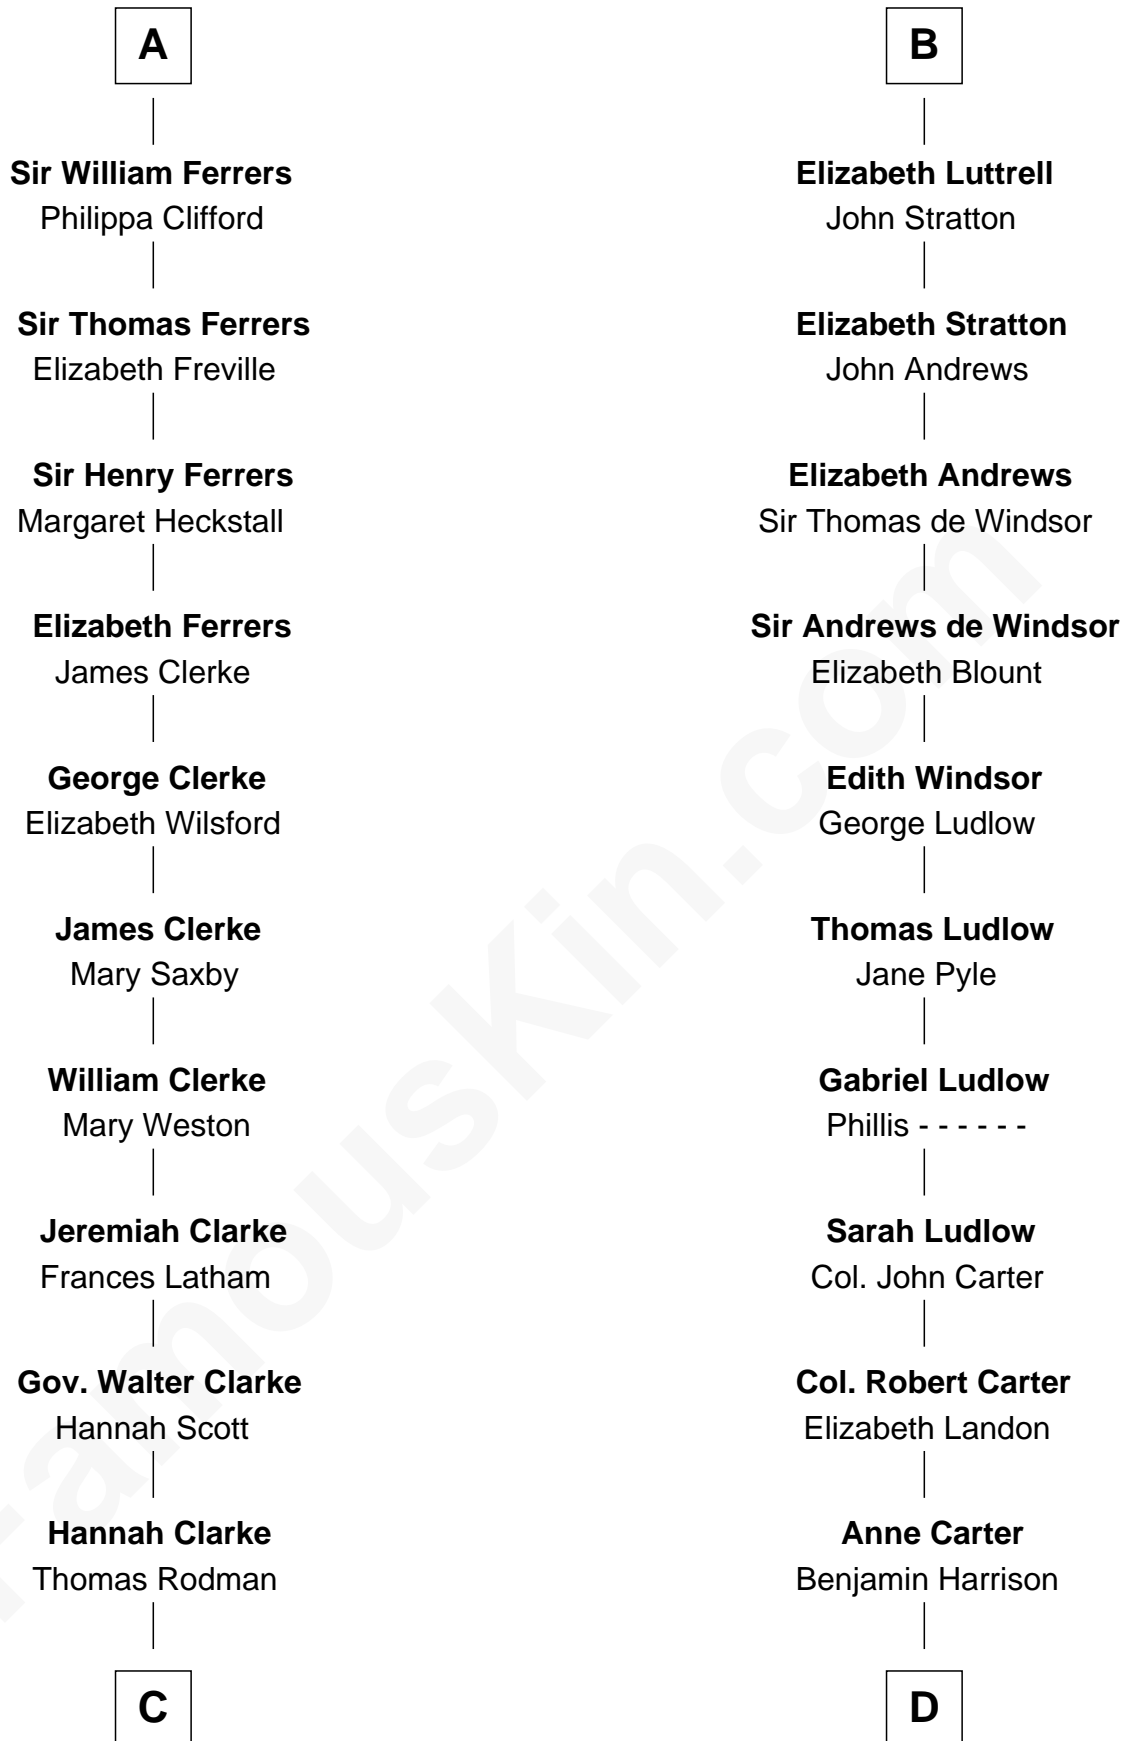

## Relationship Chart of

### Joseph Wharton

*Founder of the Wharton School of Business*

18th cousin 3 times removed of

### William Henry Harrison

*9th U.S. President*

**Raoul de Lusgnan**

Alice de Eu

**C**

**Samuel Rodman**

Mary Willett

**Thomas Rodman**

Mary Borden

**Hannah Rodman**

Samuel Rowland Fisher

**Deborah Fisher**

William Wharton

**Joseph Wharton**

*Founder, Wharton School of Business*

**D**