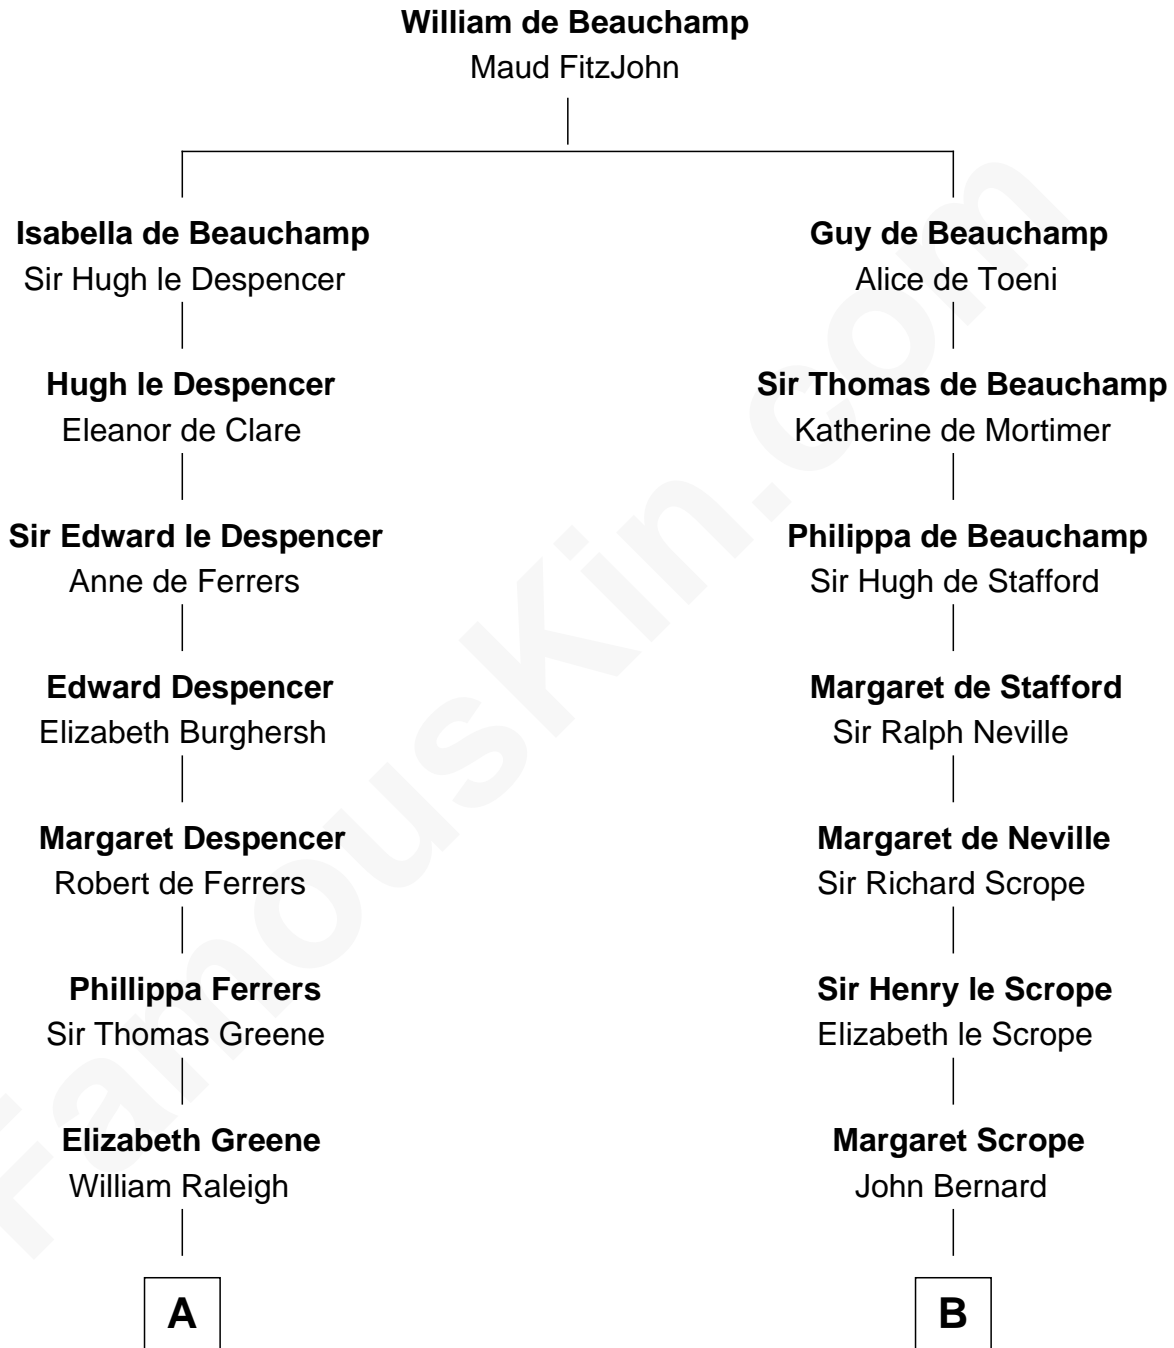

## Relationship Chart of

### Joseph Wharton

*Founder of the Wharton School of Business*

16th cousin 3 times removed of

### William Henry Harrison

*9th U.S. President*

**C**

—  
**Hannah Rodman**  
Samuel Rowland Fisher

—  
**Deborah Fisher**  
William Wharton

—  
**Joseph Wharton**  
*Founder, Wharton School of Business*

FamousKin.com