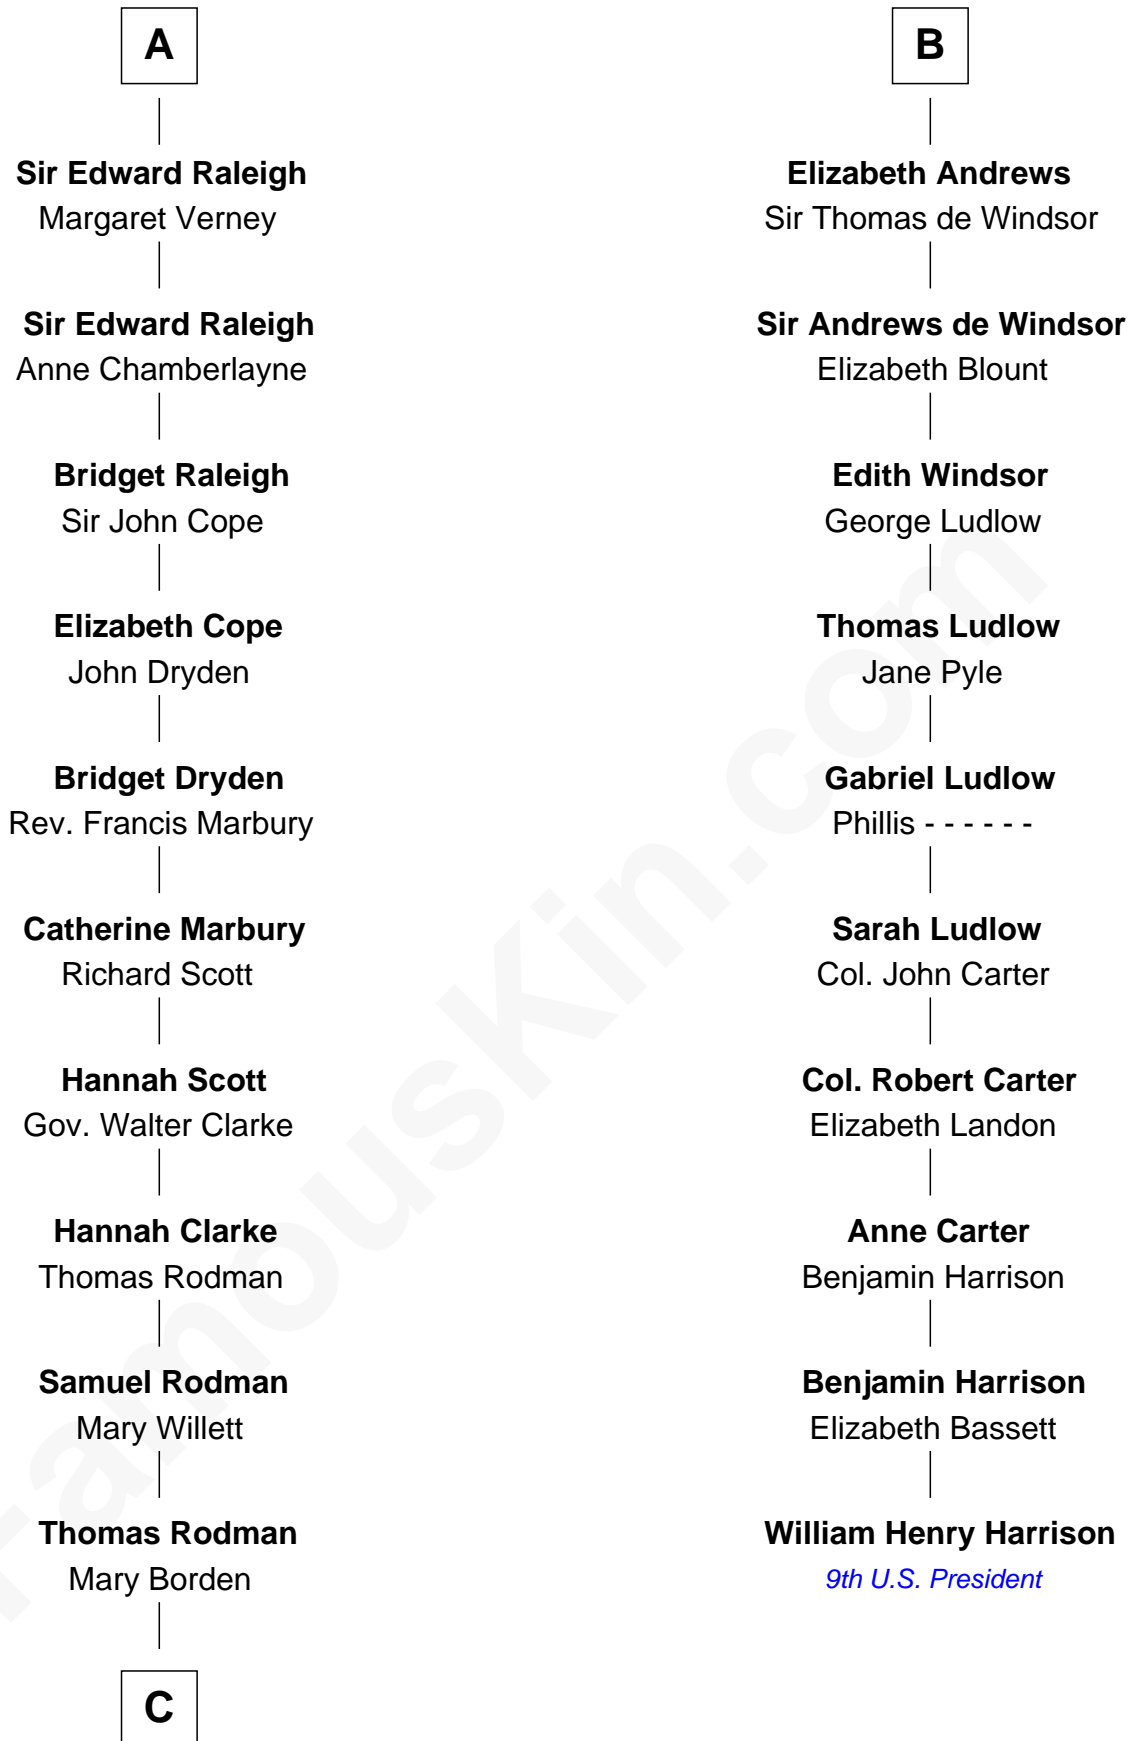

FamousKin.com

Relationship Chart of

Joseph Wharton

Founder of the Wharton School of Business

16th cousin 3 times removed of

William Henry Harrison

9th U.S. President

Sir Hugh le Despencer

Aveline Basset

Sir Hugh le Despencer

Isabella de Beauchamp

Hugh le Despencer

Eleanor de Clare

Sir Edward le Despencer

Anne de Ferrers

Edward Despencer

Sir Hugh Luttrell

Catherine de Beaumont

Elizabeth Luttrell

John Stratton

Elizabeth Stratton

John Andrews

B

C

Hannah Rodman
Samuel Rowland Fisher

Deborah Fisher
William Wharton

Joseph Wharton
Founder, Wharton School of Business

FamousKin.com