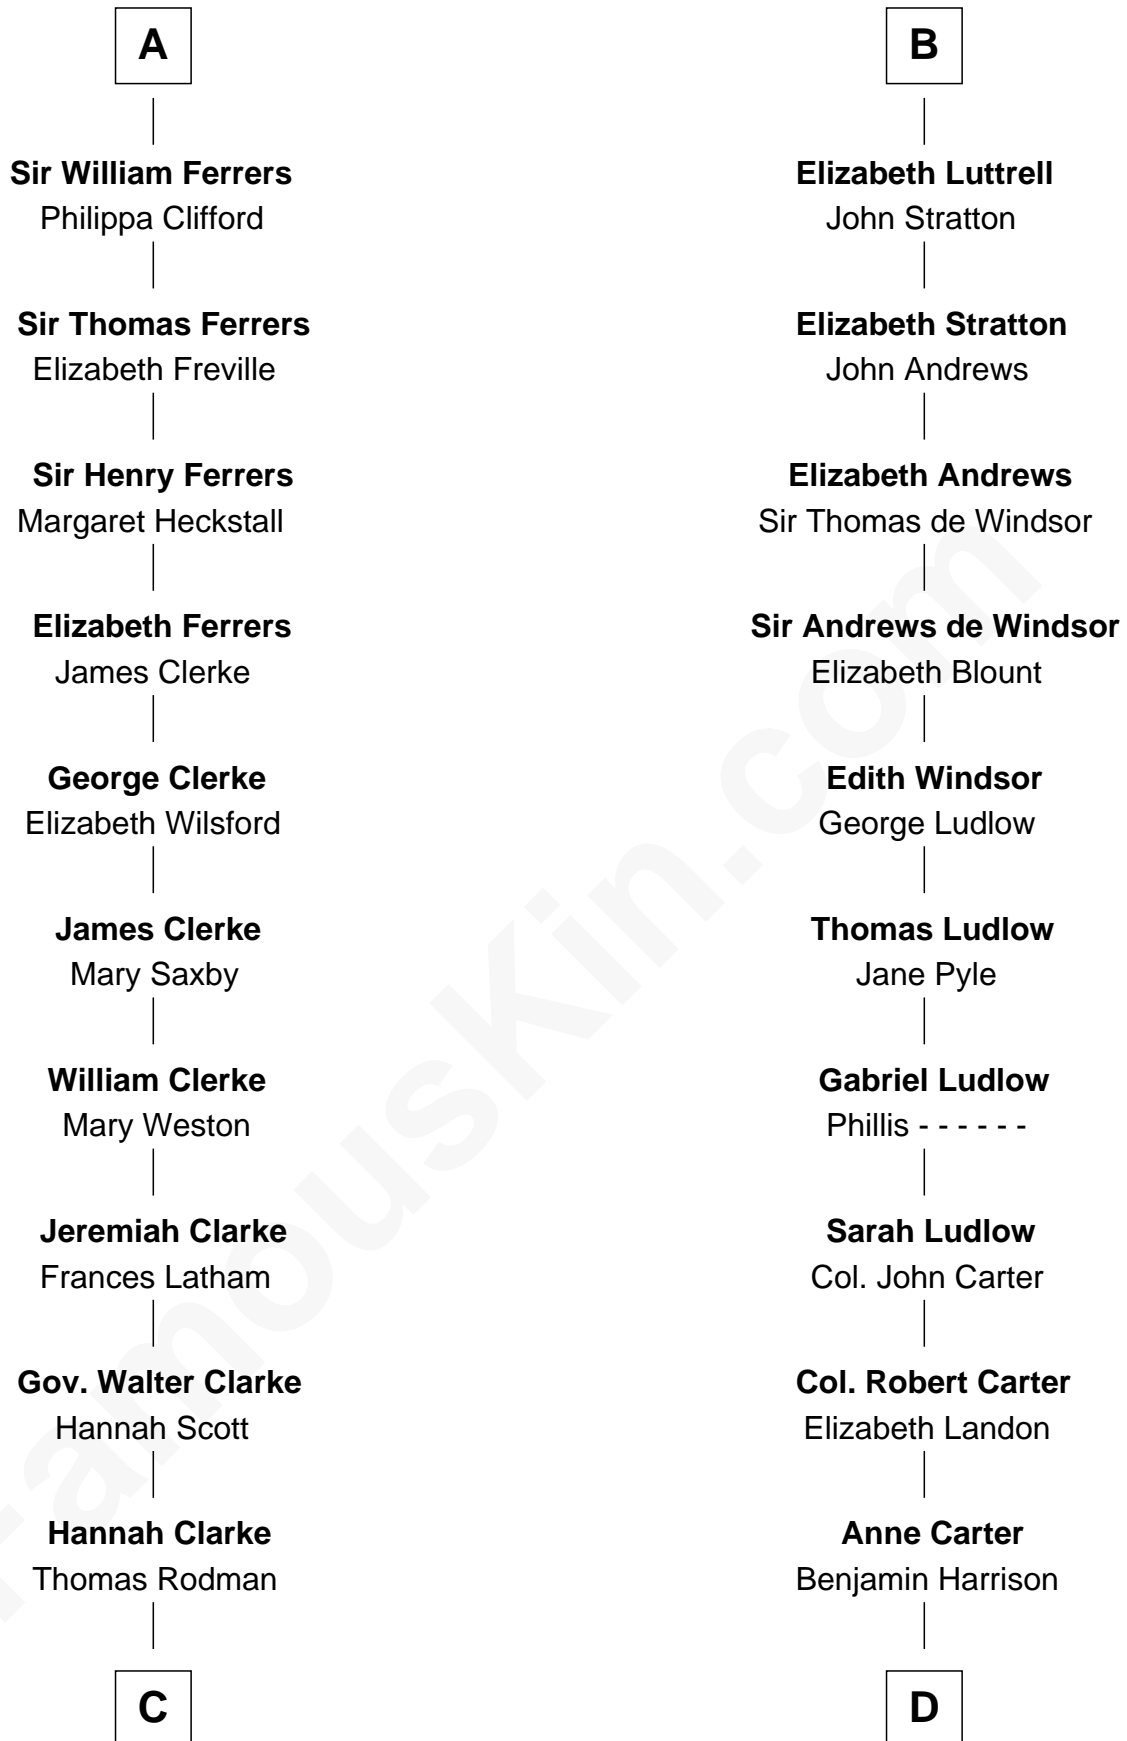

## Relationship Chart of

### Joseph Wharton

*Founder of the Wharton School of Business*

20th cousin 1 time removed of

**Benjamin Harrison**  
*23rd U.S. President*

**C**

**Samuel Rodman**

Mary Willett

**Thomas Rodman**

Mary Borden

**Hannah Rodman**

Samuel Rowland Fisher

**Deborah Fisher**

William Wharton

**Joseph Wharton**

*Founder, Wharton School of Business*

**D**