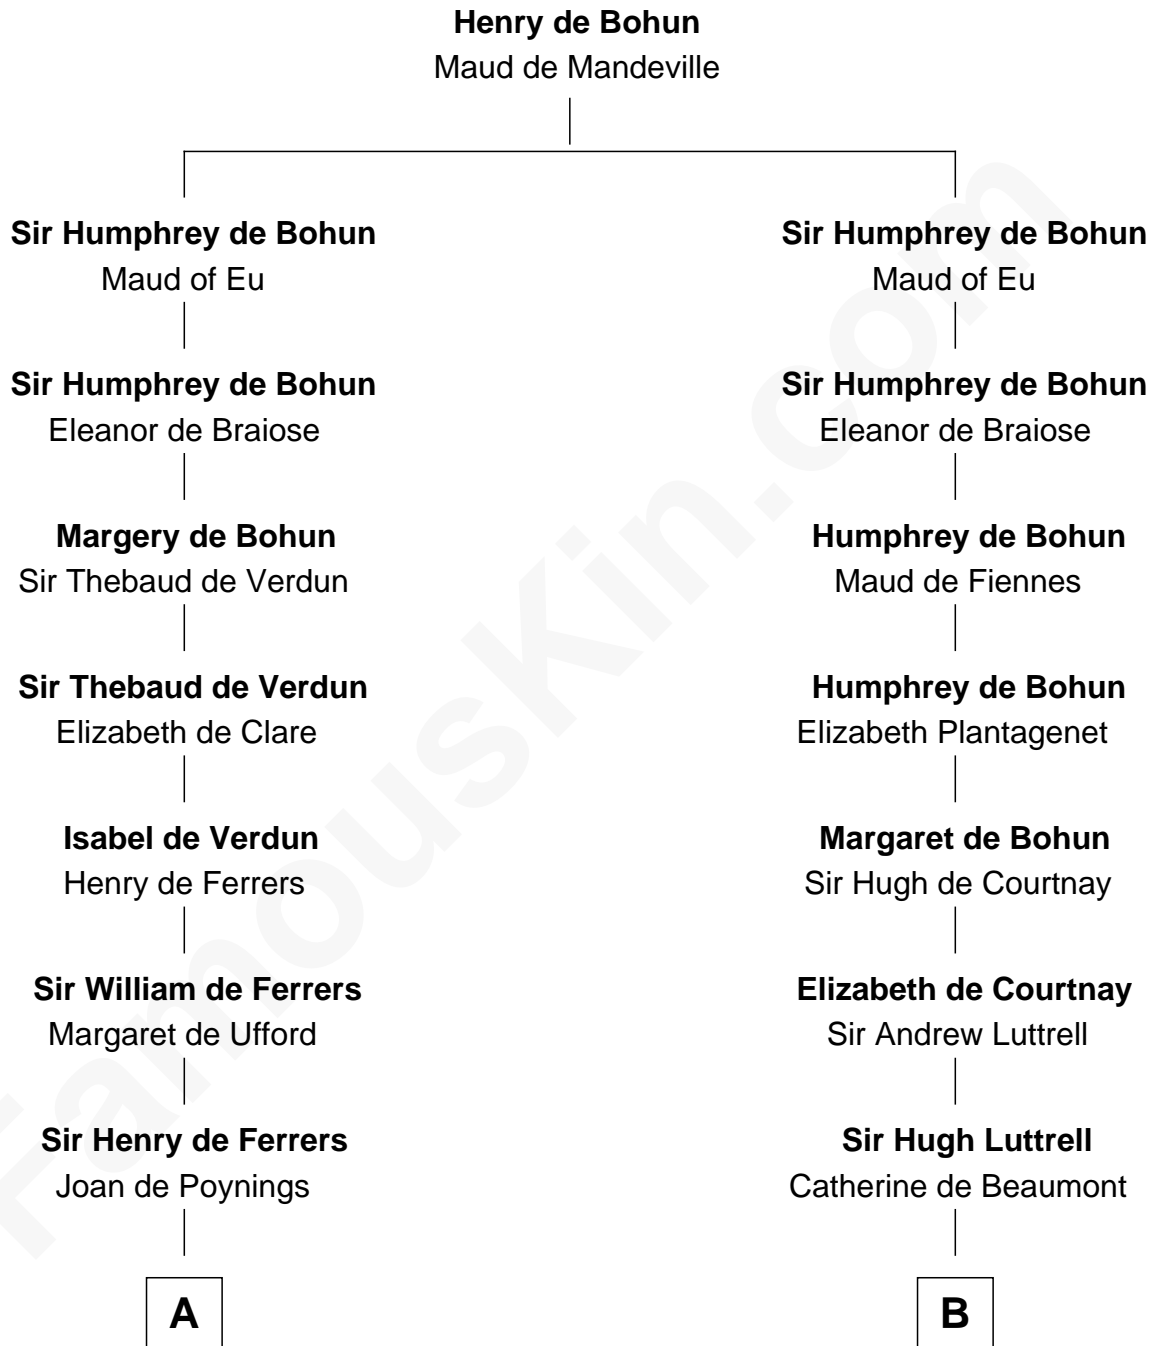

# FamousKin.com

## Relationship Chart of

### Joseph Wharton

*Founder of the Wharton School of Business*

20th cousin 1 time removed of

**Benjamin Harrison**  
*23rd U.S. President*

**C**

**Samuel Rodman**

Mary Willett

**Thomas Rodman**

Mary Borden

**Hannah Rodman**

Samuel Rowland Fisher

**Deborah Fisher**

William Wharton

**Joseph Wharton**

*Founder, Wharton School of Business*

**D**