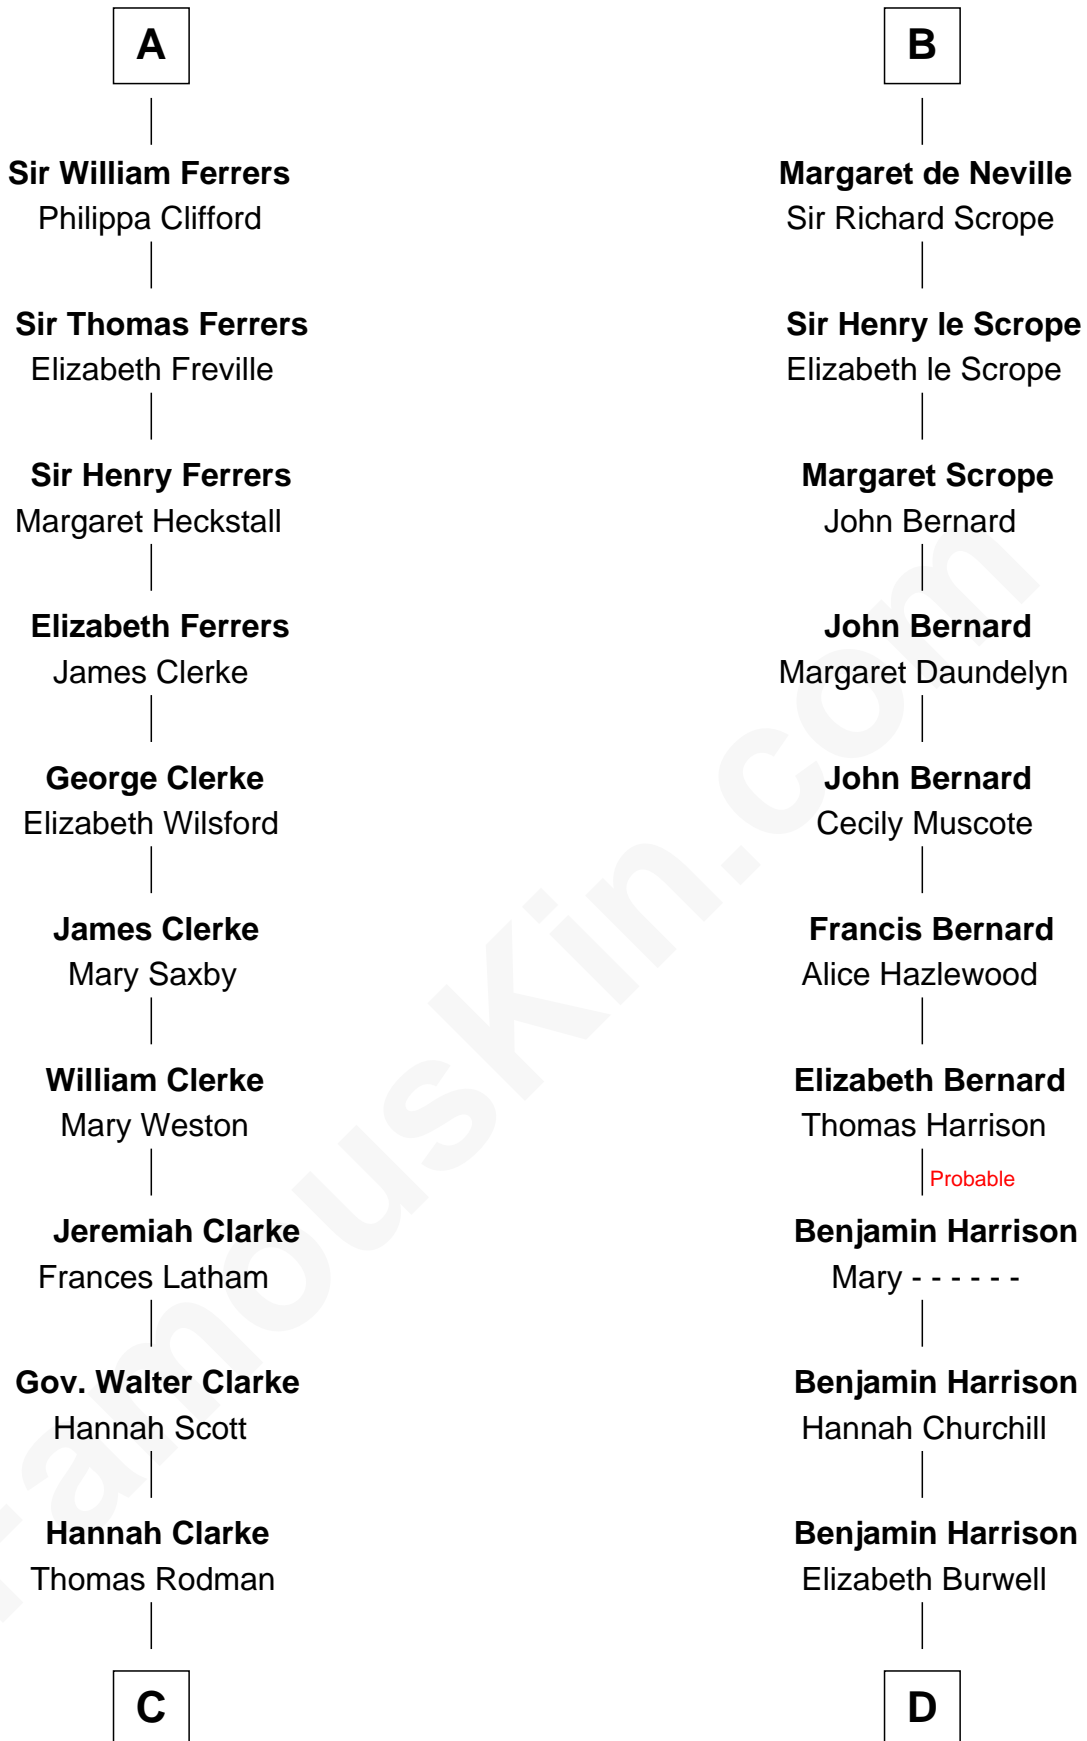

FamousKin.com

Relationship Chart of

Joseph Wharton

Founder of the Wharton School of Business

21st cousin of

Benjamin Harrison
23rd U.S. President

C

Samuel Rodman

Mary Willett

Thomas Rodman

Mary Borden

Hannah Rodman

Samuel Rowland Fisher

Deborah Fisher

William Wharton

Joseph Wharton

Founder, Wharton School of Business

D

Benjamin Harrison

Anne Carter

Benjamin Harrison

Elizabeth Bassett

Gen. William Henry Harrison

Anna Tuthill Symmes