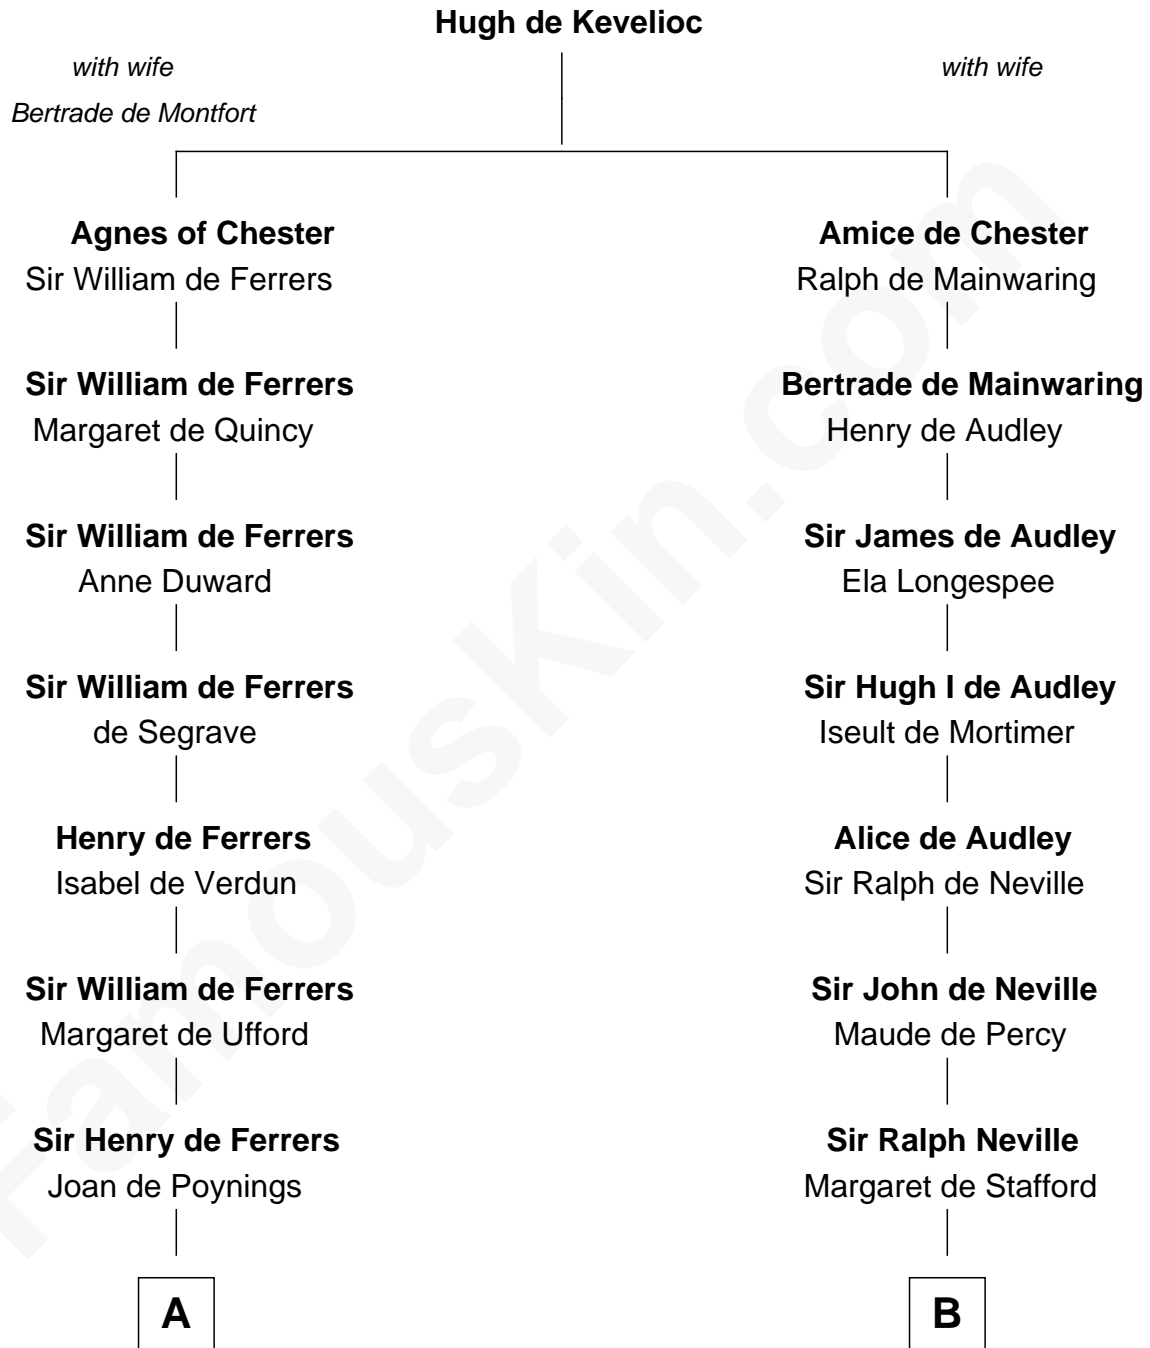

FamousKin.com

Relationship Chart of

Joseph Wharton

Founder of the Wharton School of Business

21st cousin of

Benjamin Harrison
23rd U.S. President

C

Samuel Rodman

Mary Willett

Thomas Rodman

Mary Borden

Hannah Rodman

Samuel Rowland Fisher

Deborah Fisher

William Wharton

Joseph Wharton