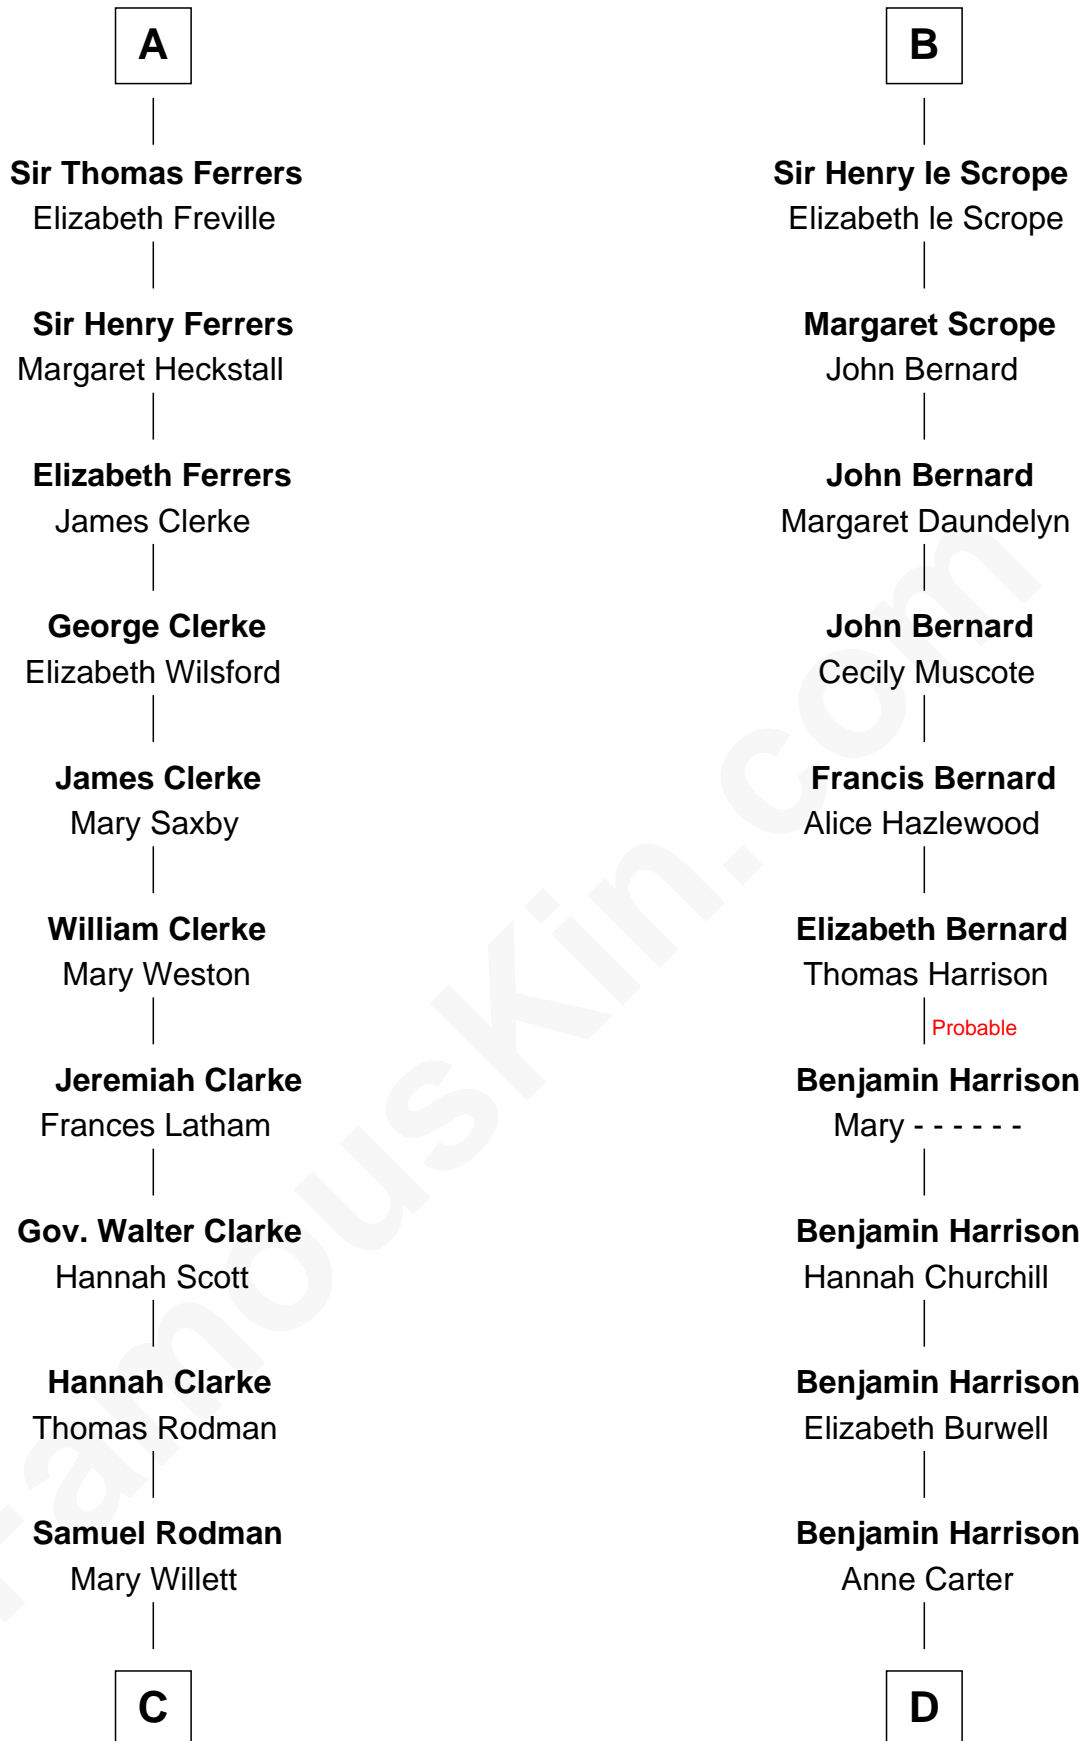

# FamousKin.com Relationship Chart of

**Joseph Wharton**

*Founder of the Wharton School of Business*

20th cousin of

**Benjamin Harrison**

*23rd U.S. President*

**Sir Roger de Quincy**

Helen of Galloway

Alan la Zouche

**Margery la Zouche**

Robert FitzRoger

**Euphemia de Clavering**

Sir Ranulph de Neville

**Sir Ralph de Neville**

Alice de Audley

**Sir John de Neville**

Maude de Percy

**Sir Ralph Neville**

Margaret de Stafford

**Margaret de Neville**

Sir Richard Scrope

**B**

**C**

**Thomas Rodman**

Mary Borden

**Hannah Rodman**

Samuel Rowland Fisher

**Deborah Fisher**

William Wharton

**Joseph Wharton**

*Founder, Wharton School of Business*

**D**