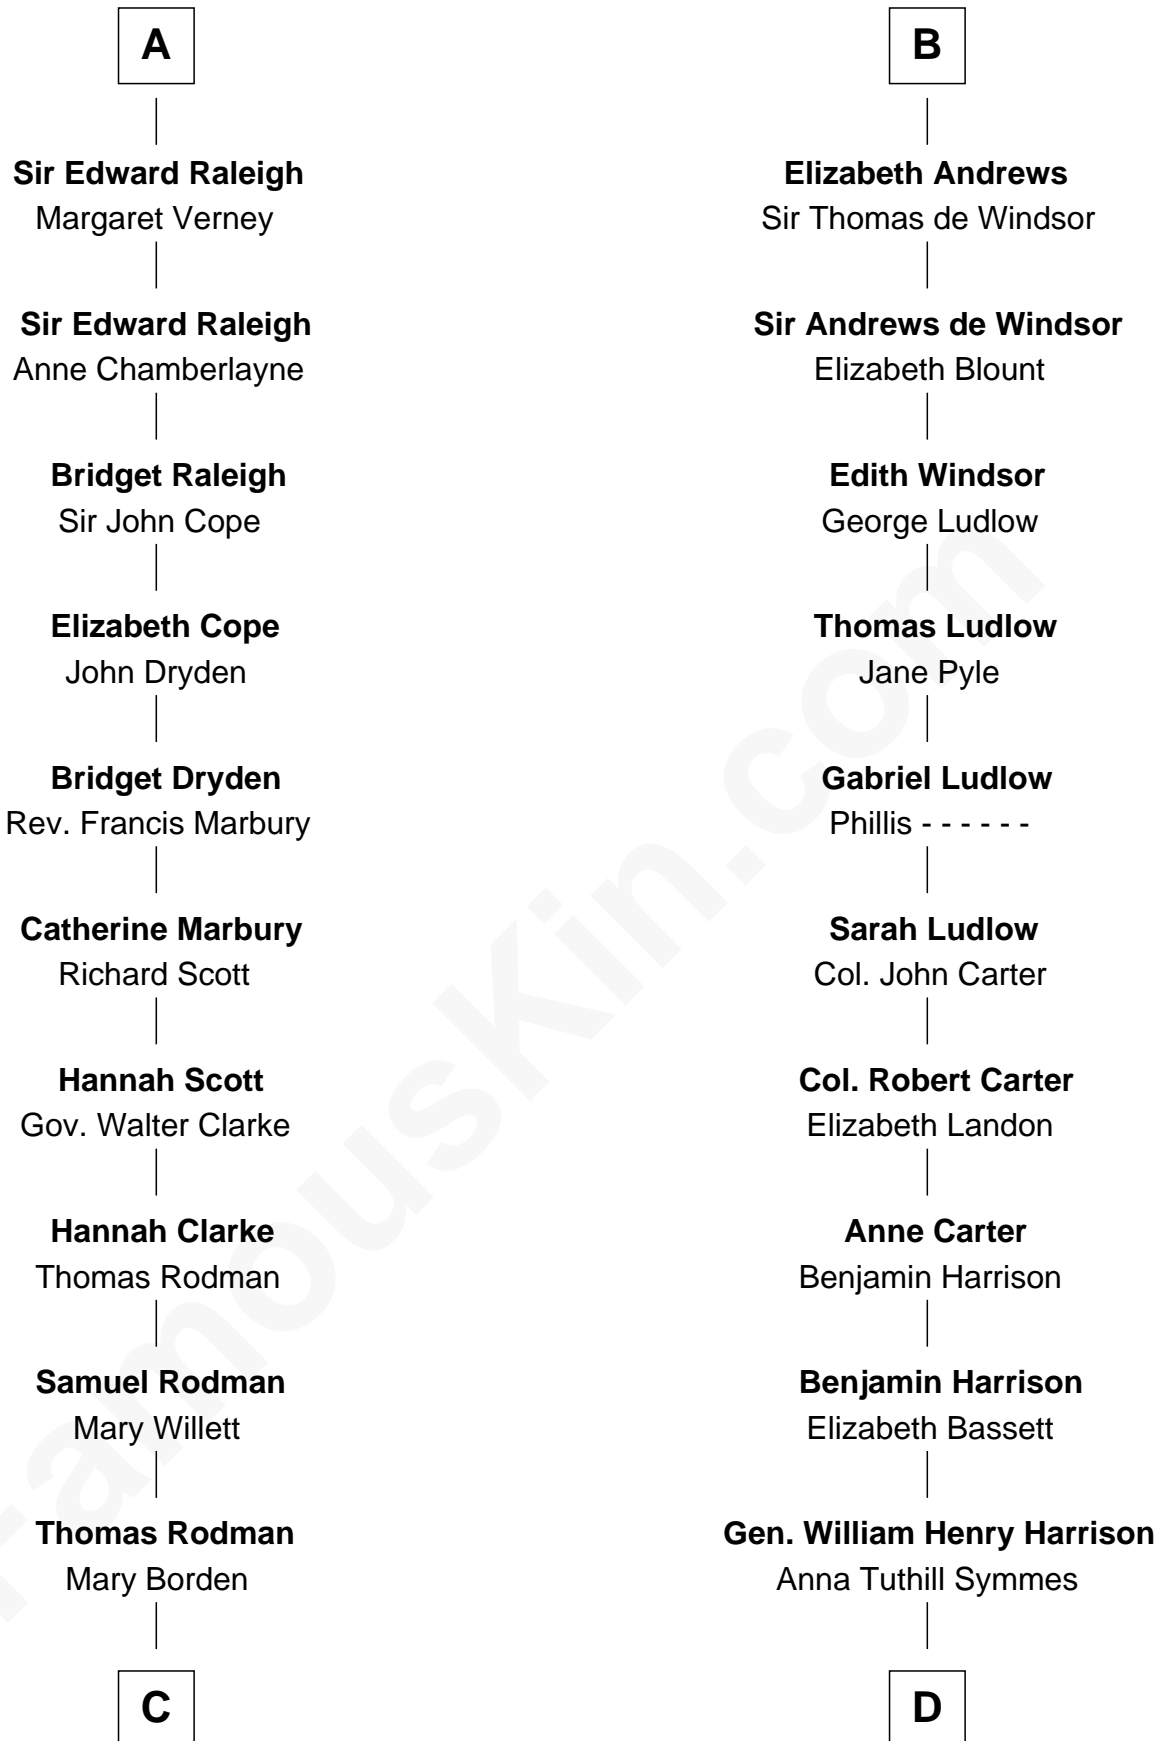

### Joseph Wharton

*Founder of the Wharton School of Business*

18th cousin 1 time removed of

**Benjamin Harrison**  
*23rd U.S. President*

**Sir Hugh le Despencer**  
Aveline Basset

**Sir Hugh le Despencer**  
Isabella de Beauchamp

**Hugh le Despencer**  
Eleanor de Clare

**Sir Edward le Despencer**  
Anne de Ferrers

**Edward Despencer**  
Elizabeth Burghersh

**Margaret Despencer**  
Robert de Ferrers

**Phillippa Ferrers**  
Sir Thomas Greene

**Elizabeth Greene**  
William Raleigh

**A**

**Eleanor le Despencer**  
Sir Hugh de Courtenay

**Sir Hugh de Courtenay**  
Agnes de St. John

**Sir Hugh de Courtenay**  
Margaret de Bohun

**Elizabeth de Courtenay**  
Sir Andrew Luttrell

**Sir Hugh Luttrell**  
Catherine de Beaumont

**Elizabeth Luttrell**  
John Stratton

**Elizabeth Stratton**  
John Andrews

**B**

**C**

**Hannah Rodman**  
Samuel Rowland Fisher

**Deborah Fisher**  
William Wharton