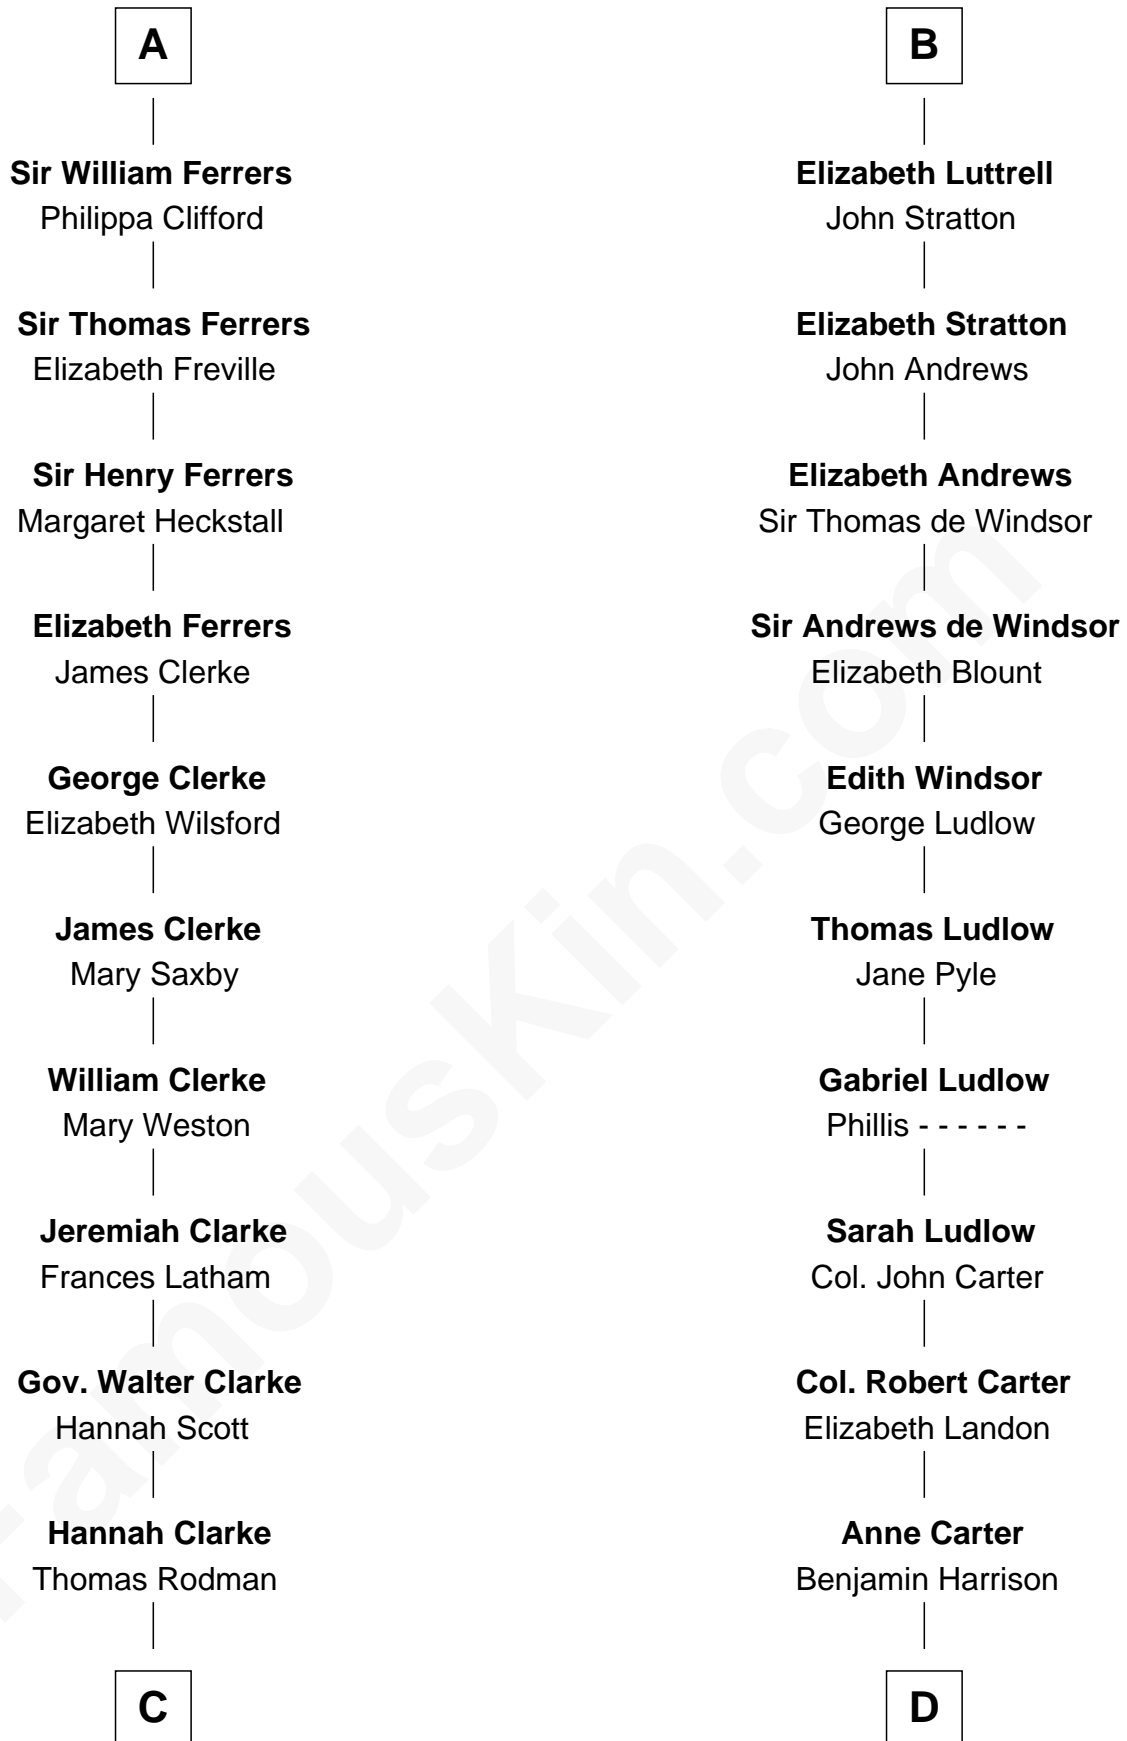

## Relationship Chart of

### Joseph Wharton

*Founder of the Wharton School of Business*

20th cousin 1 time removed of

**Benjamin Harrison**  
*23rd U.S. President*

**Reginald de Braiose**

-----

**C**

**Samuel Rodman**

Mary Willett

**Thomas Rodman**

Mary Borden

**Hannah Rodman**

Samuel Rowland Fisher

**Deborah Fisher**

William Wharton

**Joseph Wharton**