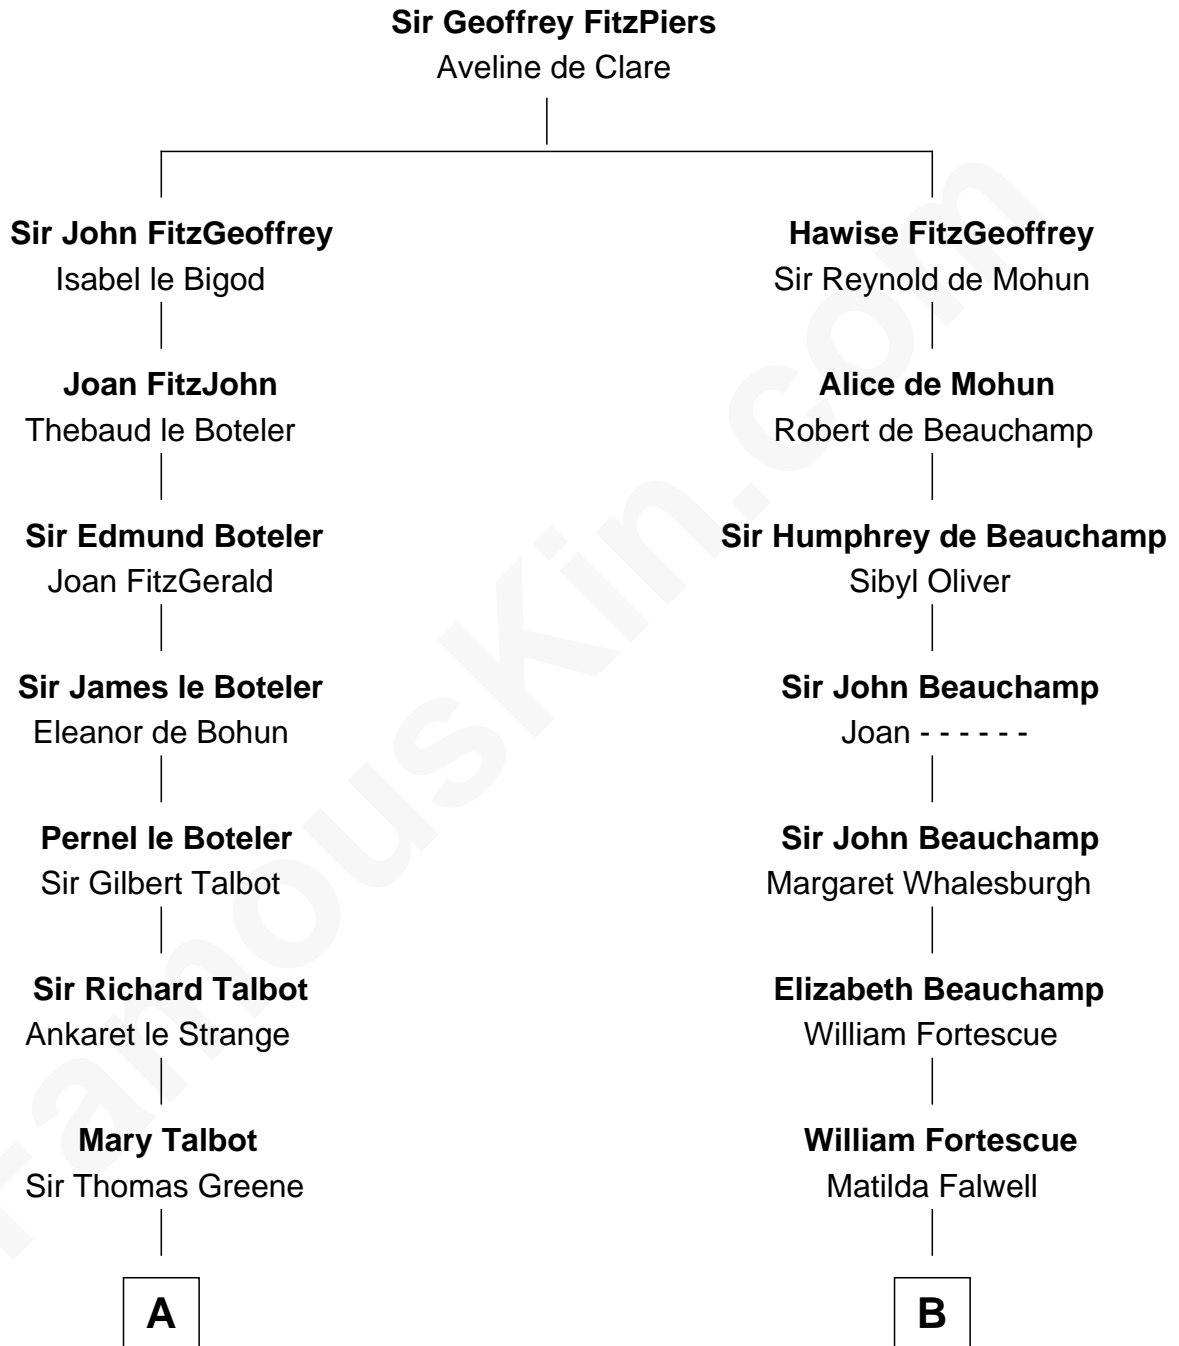

## Relationship Chart of

### Joseph Wharton

*Founder of the Wharton School of Business*

20th cousin 1 time removed of

**Harriet Beecher Stowe**

*Author of Uncle Tom's Cabin*

**C**

**Samuel Rodman**

Mary Willett

**Thomas Rodman**

Mary Borden

**Hannah Rodman**

Samuel Rowland Fisher

**Deborah Fisher**

William Wharton

**Joseph Wharton**

*Founder, Wharton School of Business*