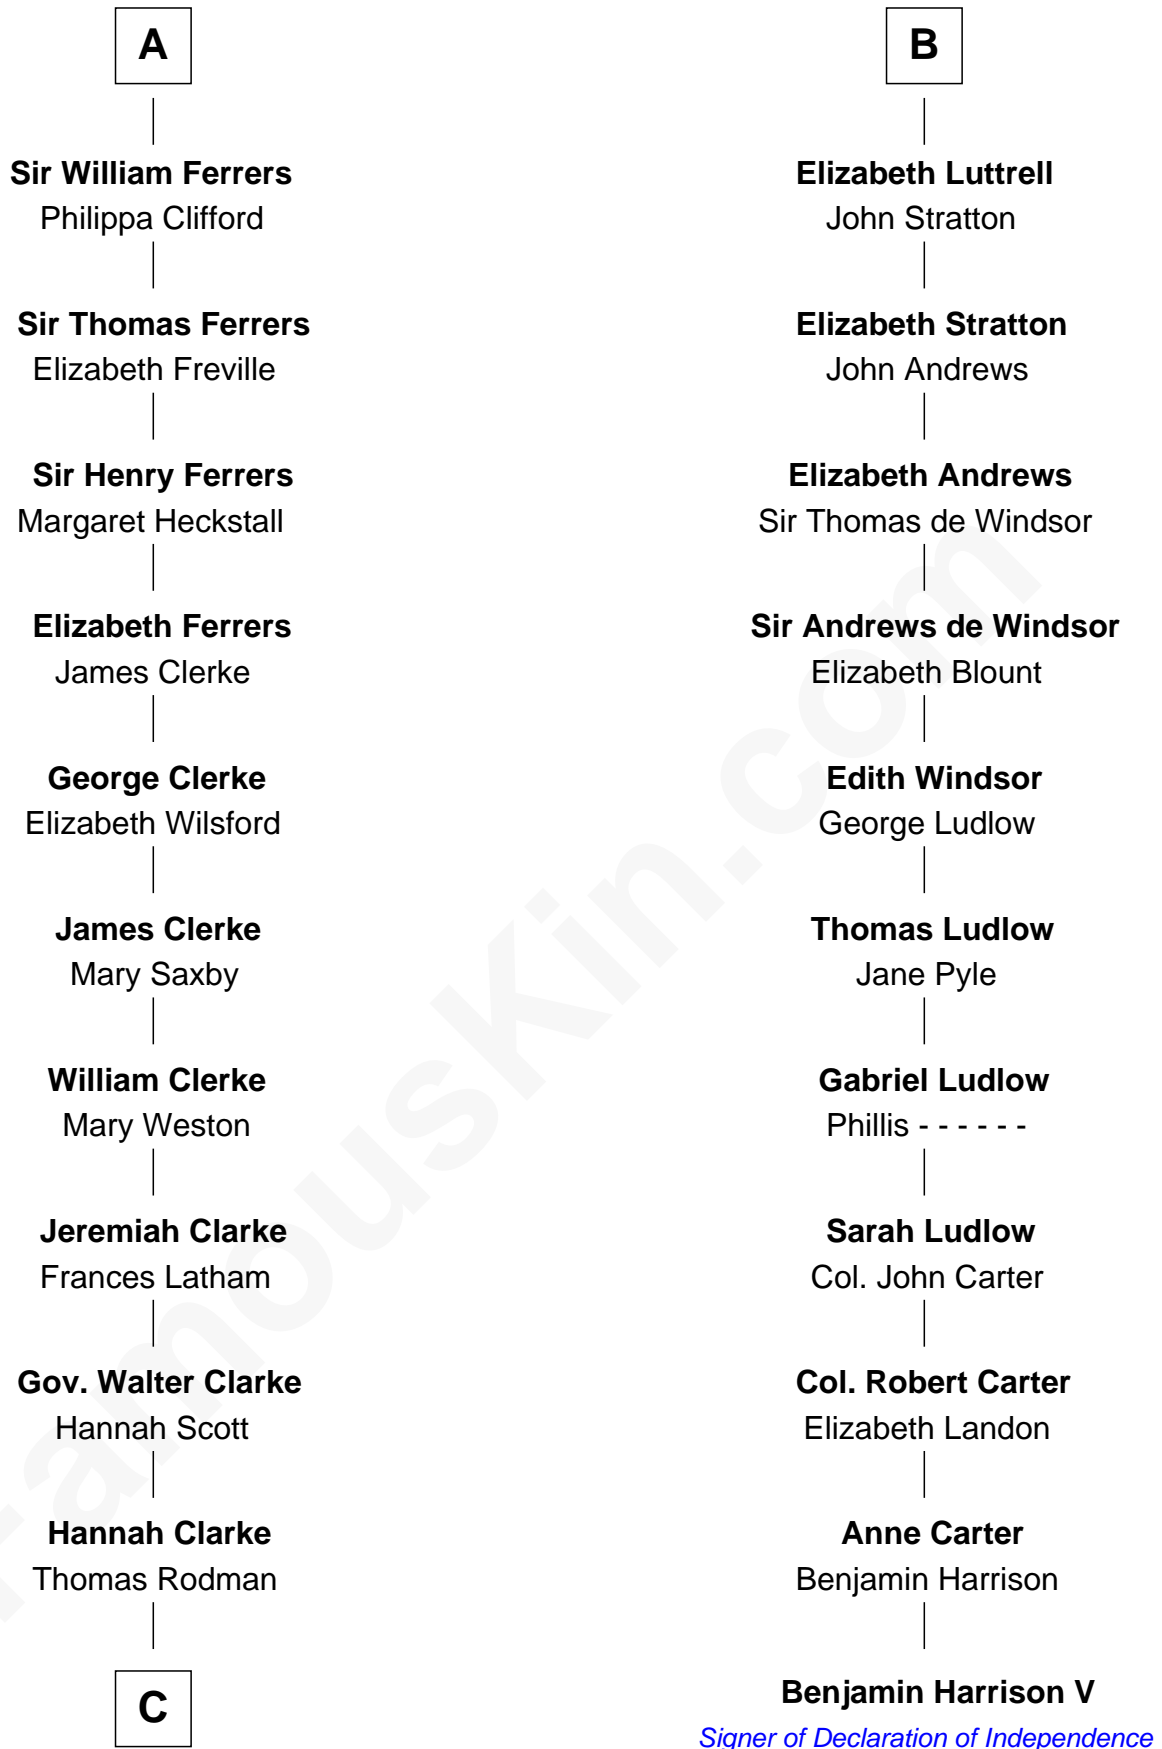

FamousKin.com

Relationship Chart of

Joseph Wharton

Founder of the Wharton School of Business

17th cousin 4 times removed of

Benjamin Harrison V

Signer of the Declaration of Independence

Reginald de Braiose

C

—
Samuel Rodman

Mary Willett

—
Thomas Rodman

Mary Borden

—
Hannah Rodman

Samuel Rowland Fisher

—
Deborah Fisher

William Wharton

—
Joseph Wharton

Founder, Wharton School of Business

FamousKin.com