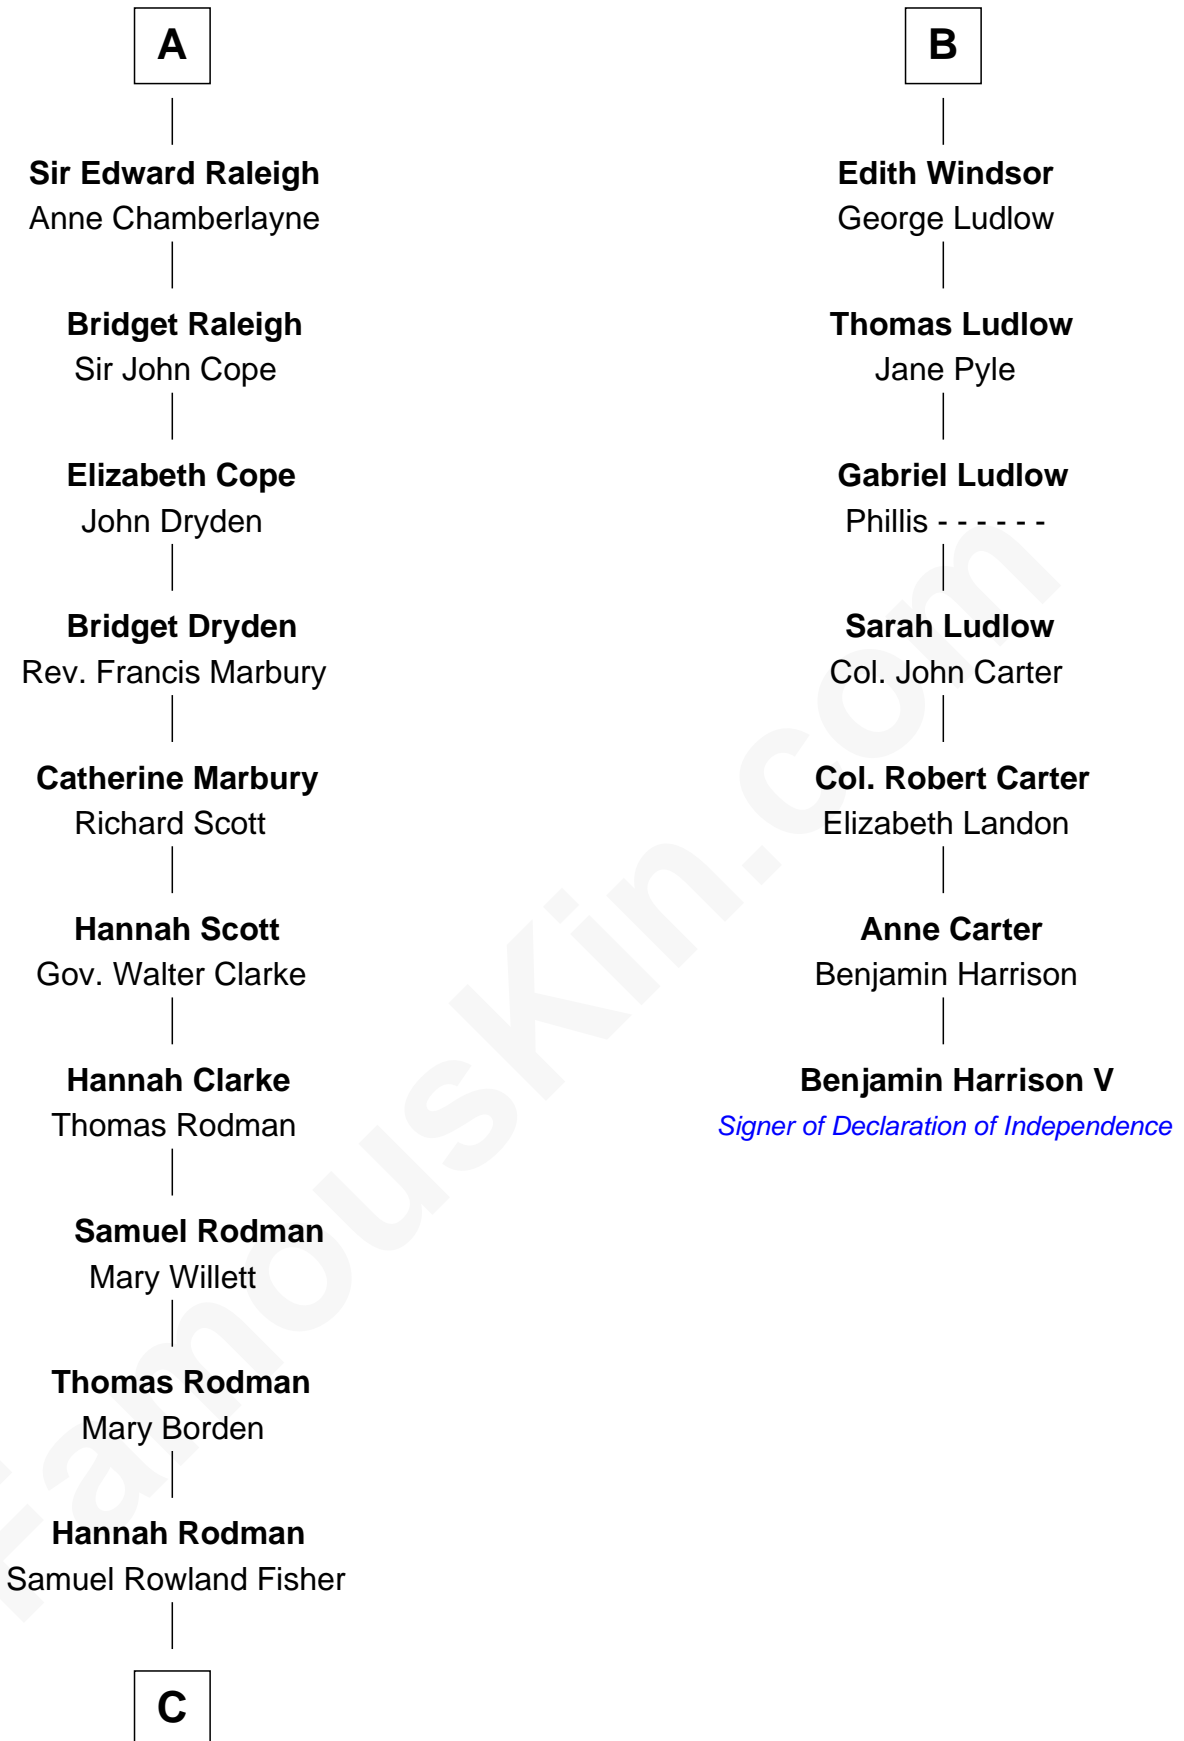

FamousKin.com

Relationship Chart of

Joseph Wharton

Founder of the Wharton School of Business

13th cousin 5 times removed of

Benjamin Harrison V

Signer of the Declaration of Independence

Humphrey de Bohun
Elizabeth Plantagenet

Eleanor de Bohun
Sir James le Boteler

Pernel le Boteler
Sir Gilbert Talbot

Sir Richard Talbot
Ankaret le Strange

Mary Talbot
Sir Thomas Greene

Sir Thomas Greene
Phillippa Ferrers

Elizabeth Greene
William Raleigh

Sir Edward Raleigh
Margaret Verney

A

Margaret de Bohun
Sir Hugh de Courtnay

Elizabeth de Courtnay
Sir Andrew Luttrell

Sir Hugh Luttrell
Catherine de Beaumont

Elizabeth Luttrell
John Stratton

Elizabeth Stratton
John Andrews

Elizabeth Andrews
Sir Thomas de Windsor

Sir Andrews de Windsor
Elizabeth Blount

B

C

Deborah Fisher
William Wharton

Joseph Wharton

Founder, Wharton School of Business

FamousKin.com