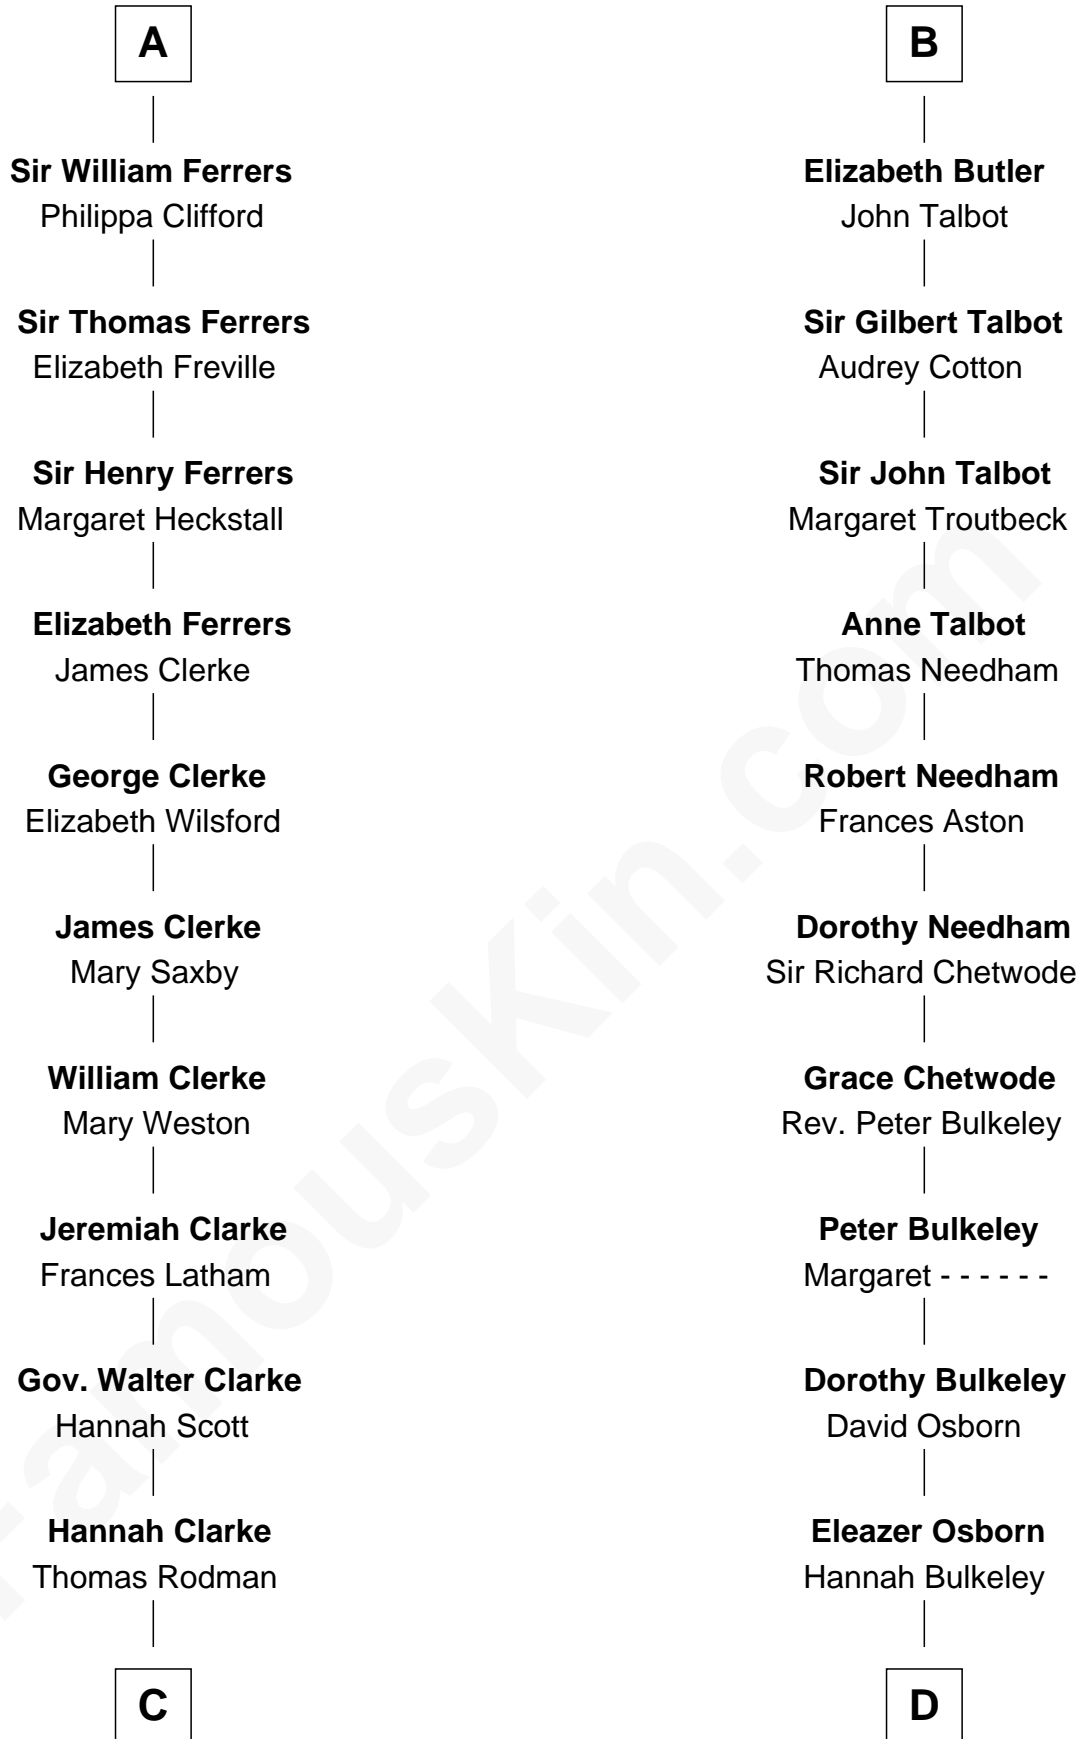

### Joseph Wharton

Founder of the Wharton School of Business

20th cousin 1 time removed of

### Jay Gould

American Railroad "Robber Baron"

**Raoul de Lusgnan**

Alice de Eu

**C**

**Samuel Rodman**

Mary Willett

**Thomas Rodman**

Mary Borden

**Hannah Rodman**

Samuel Rowland Fisher

**Deborah Fisher**

William Wharton

**Joseph Wharton**

*Founder, Wharton School of Business*

**D**

**Eleazer Osborn**

Sarah Burr

**Anna Osborn**

Abraham Gould

**John Burr Gould**

Mary More

**Jay Gould**

*"Robber Baron"*