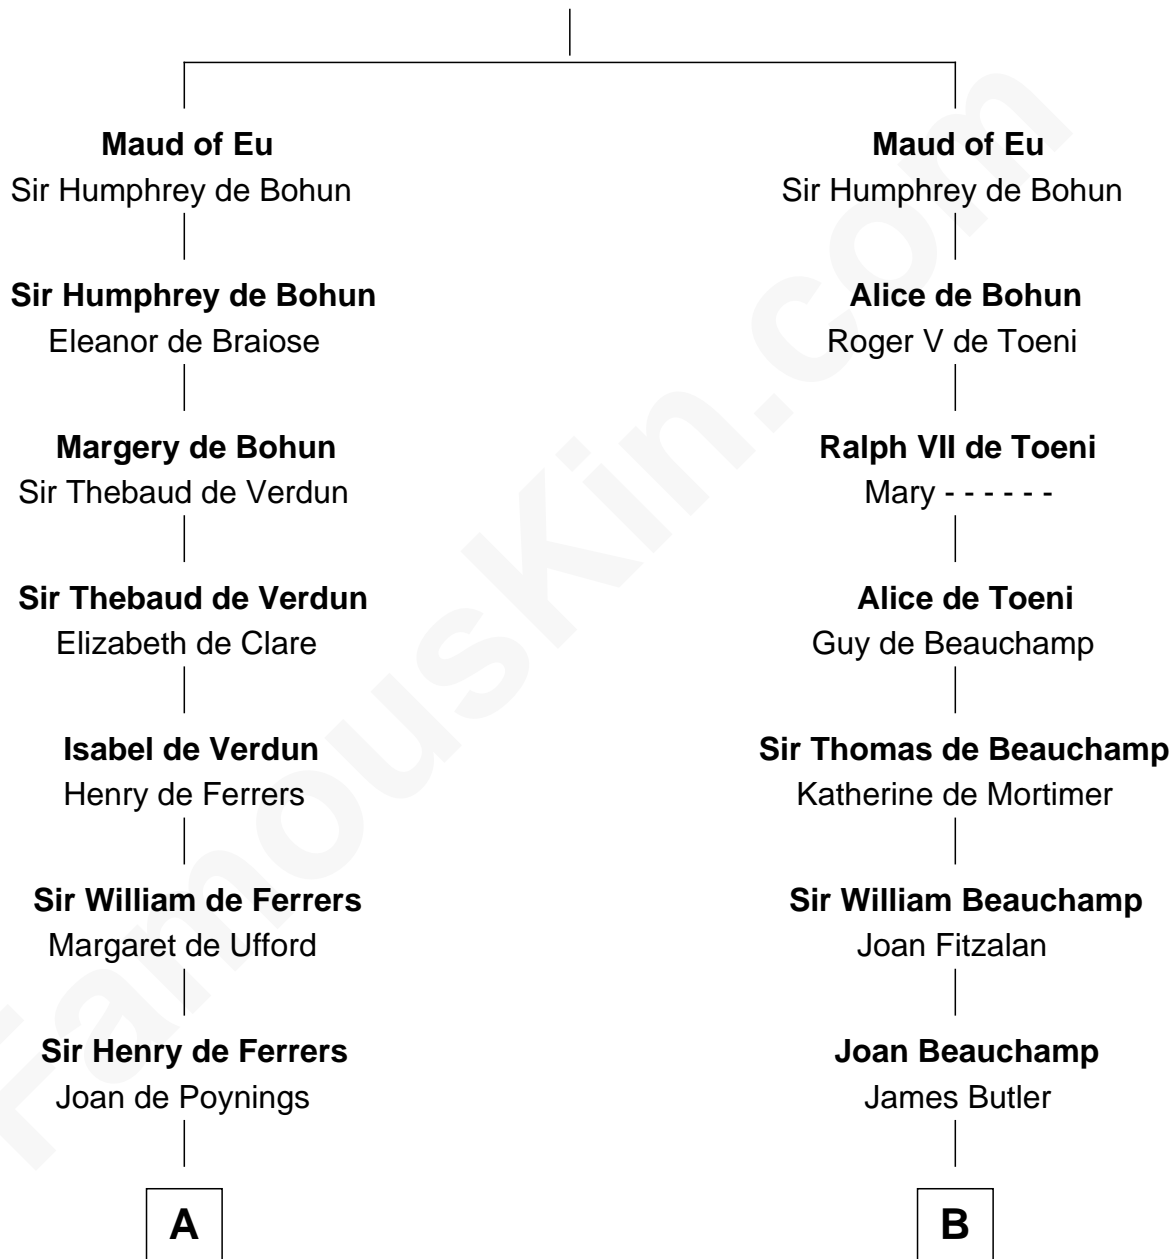

## Relationship Chart of

### Joseph Wharton

Founder of the Wharton School of Business

20th cousin 1 time removed of

### Jay Gould

American Railroad "Robber Baron"

**Raoul de Lusgnan**

Alice de Eu

**C**

**Samuel Rodman**

Mary Willett

**Thomas Rodman**

Mary Borden

**Hannah Rodman**

Samuel Rowland Fisher

**Deborah Fisher**

William Wharton

**Joseph Wharton**

*Founder, Wharton School of Business*

**D**