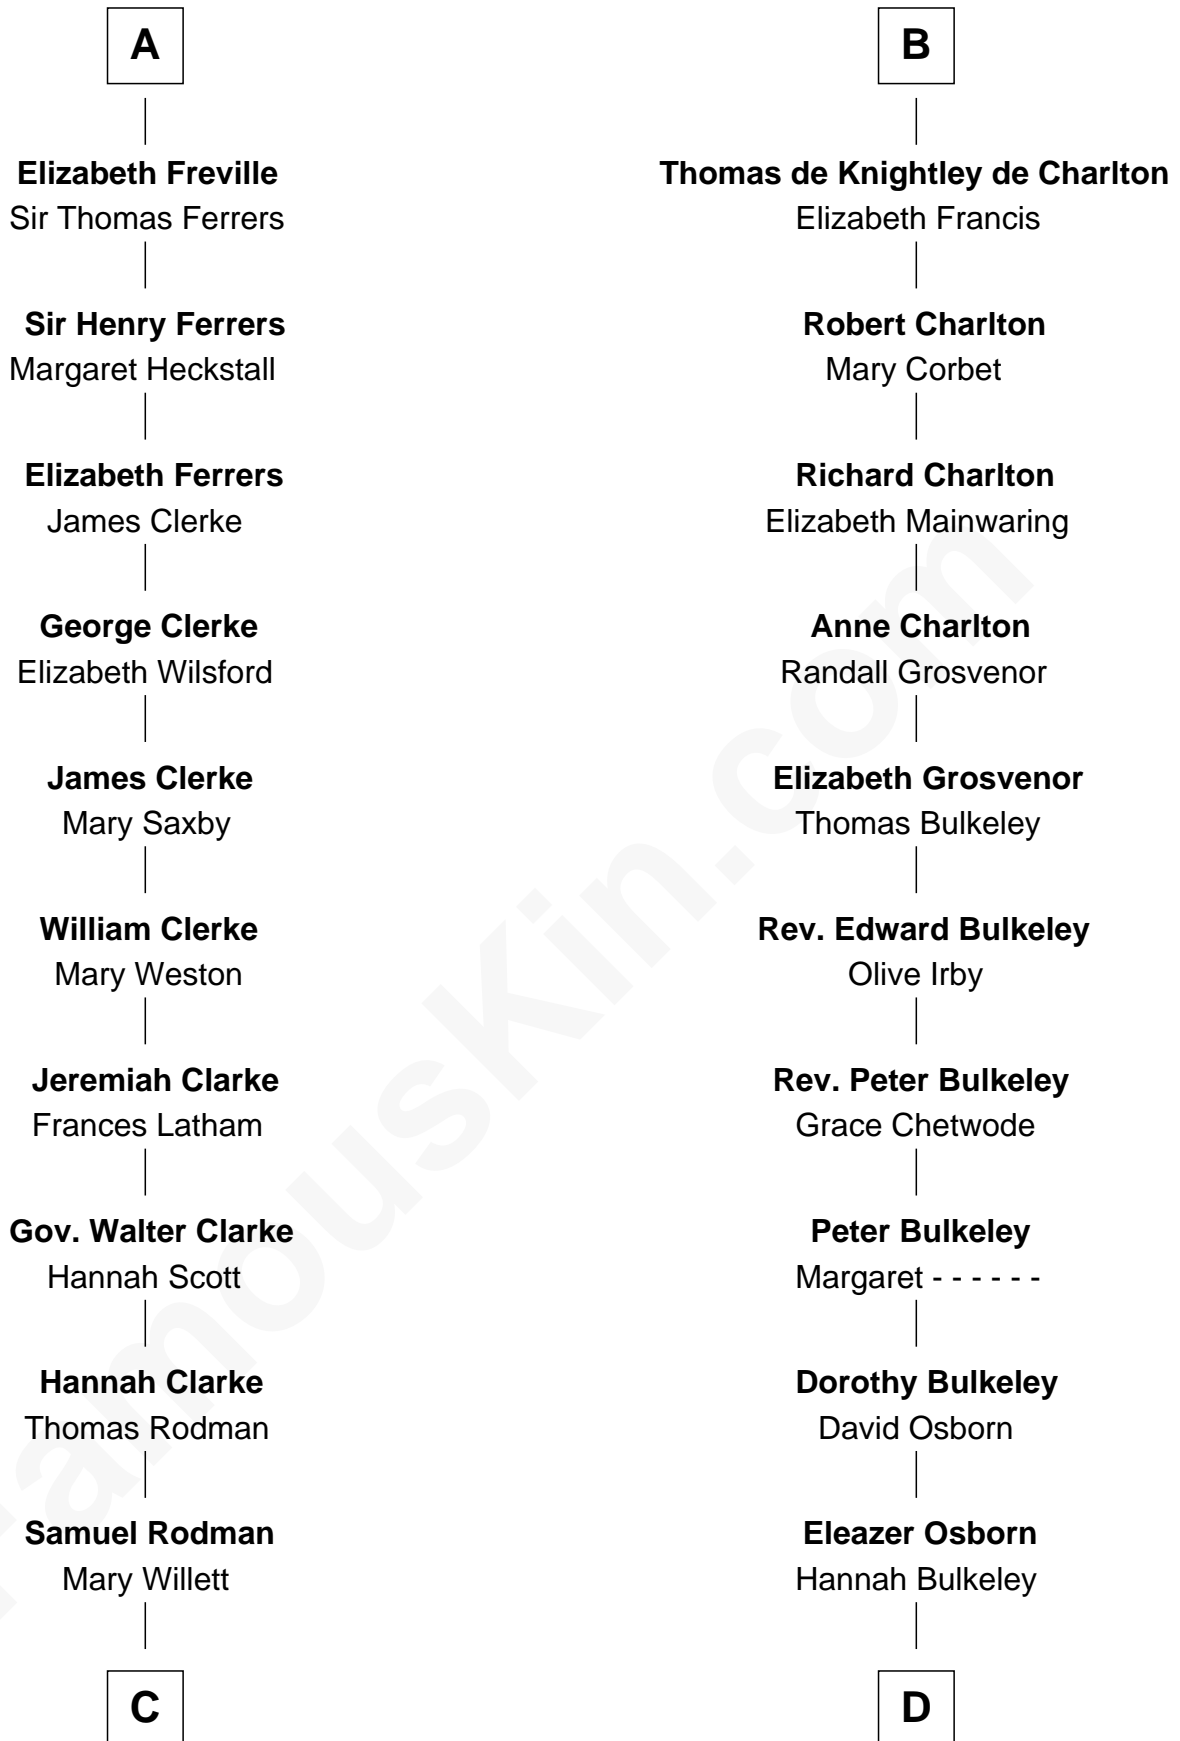

FamousKin.com Relationship Chart of

Joseph Wharton

Founder of the Wharton School of Business

20th cousin of

Jay Gould

American Railroad "Robber Baron"

Sir William Longespee

Ela of Salisbury

C

Thomas Rodman

Mary Borden

Hannah Rodman

Samuel Rowland Fisher

Deborah Fisher

William Wharton

Joseph Wharton

Jay Gould

"Robber Baron"

FamousKin.com