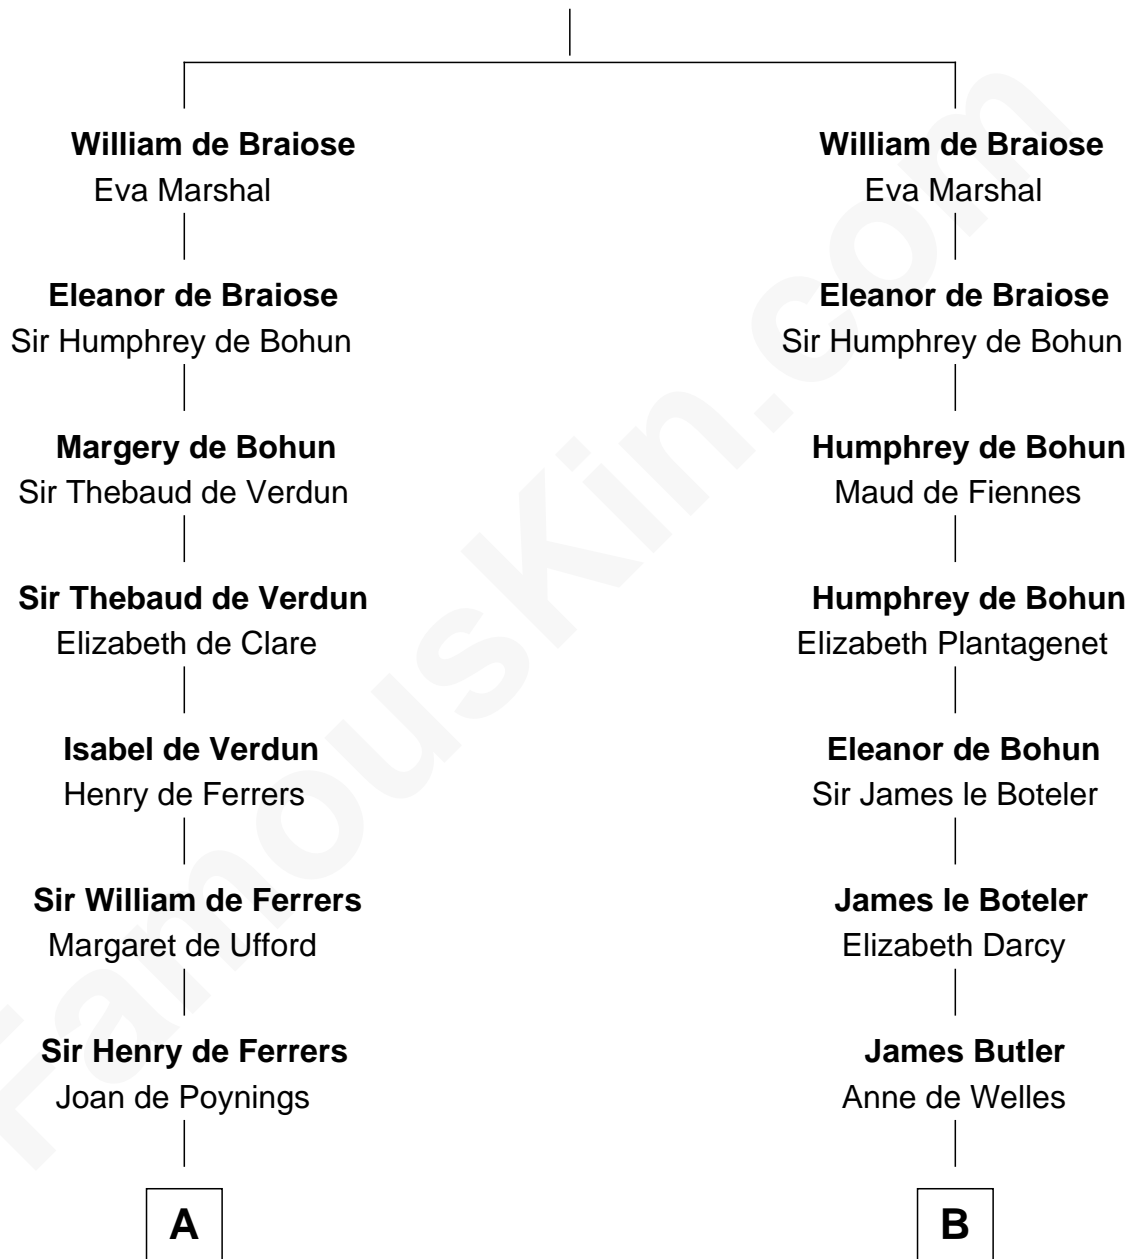

FamousKin.com

Relationship Chart of

Joseph Wharton

Founder of the Wharton School of Business

21st cousin of

Jay Gould

American Railroad "Robber Baron"

Reginald de Braiose

C

Samuel Rodman

Mary Willett

Thomas Rodman

Mary Borden

Hannah Rodman

Samuel Rowland Fisher

Deborah Fisher

Anna Osborn

Abraham Gould

John Burr Gould

Mary More

Jay Gould

"Robber Baron"