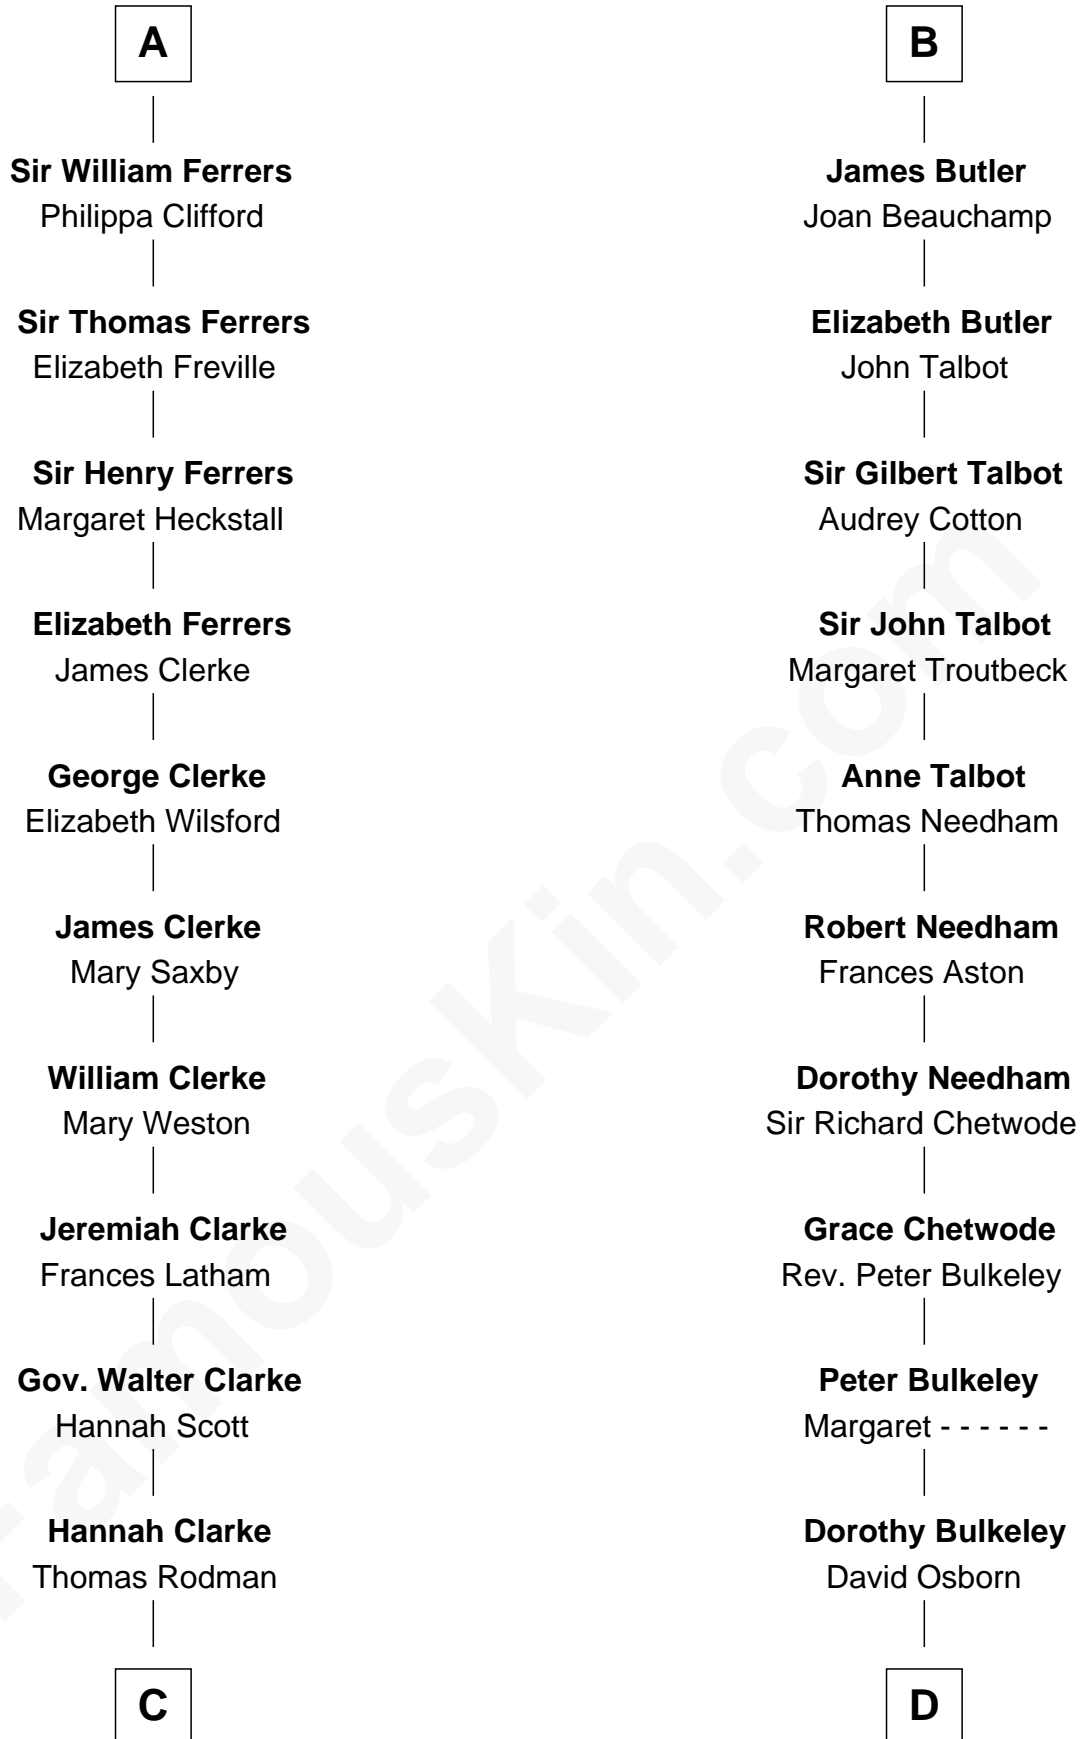

FamousKin.com

Relationship Chart of

Joseph Wharton

Founder of the Wharton School of Business

21st cousin of

Jay Gould

American Railroad "Robber Baron"

Reginald de Braiose

C

Samuel Rodman

Mary Willett

Thomas Rodman

Mary Borden

Hannah Rodman

Samuel Rowland Fisher

Deborah Fisher