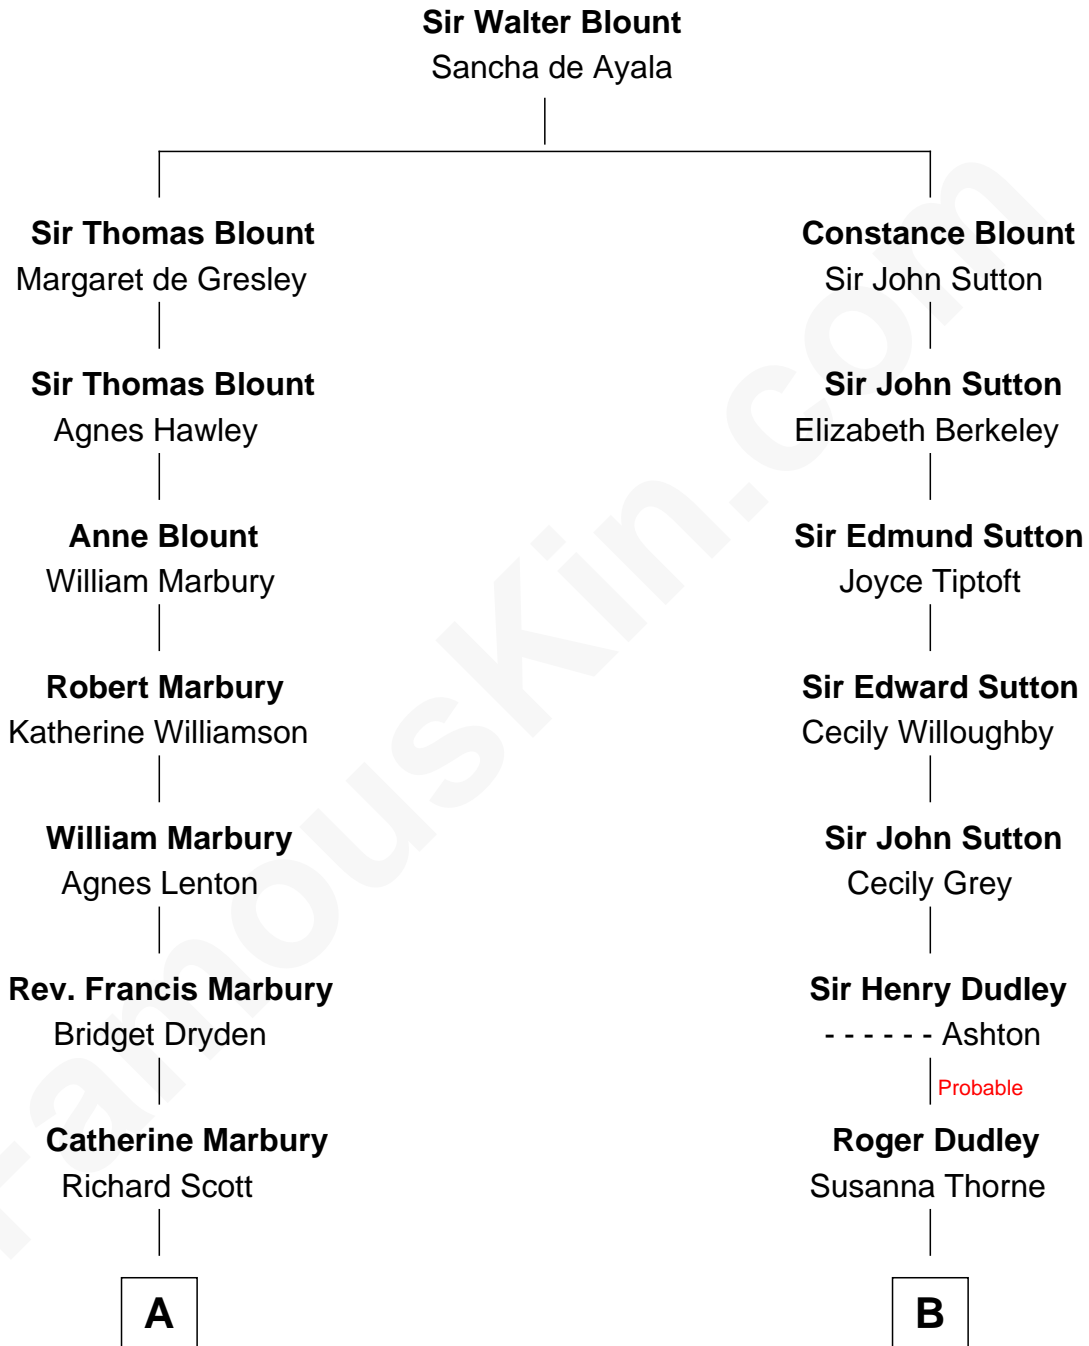

# FamousKin.com

## Relationship Chart of

### Joseph Wharton

*Founder of the Wharton School of Business*

13th cousin 2 times removed of

**William Marsh Rice**  
*Founder of Rice University*

**A**

**Hannah Scott**  
Gov. Walter Clarke

**Hannah Clarke**  
Thomas Rodman