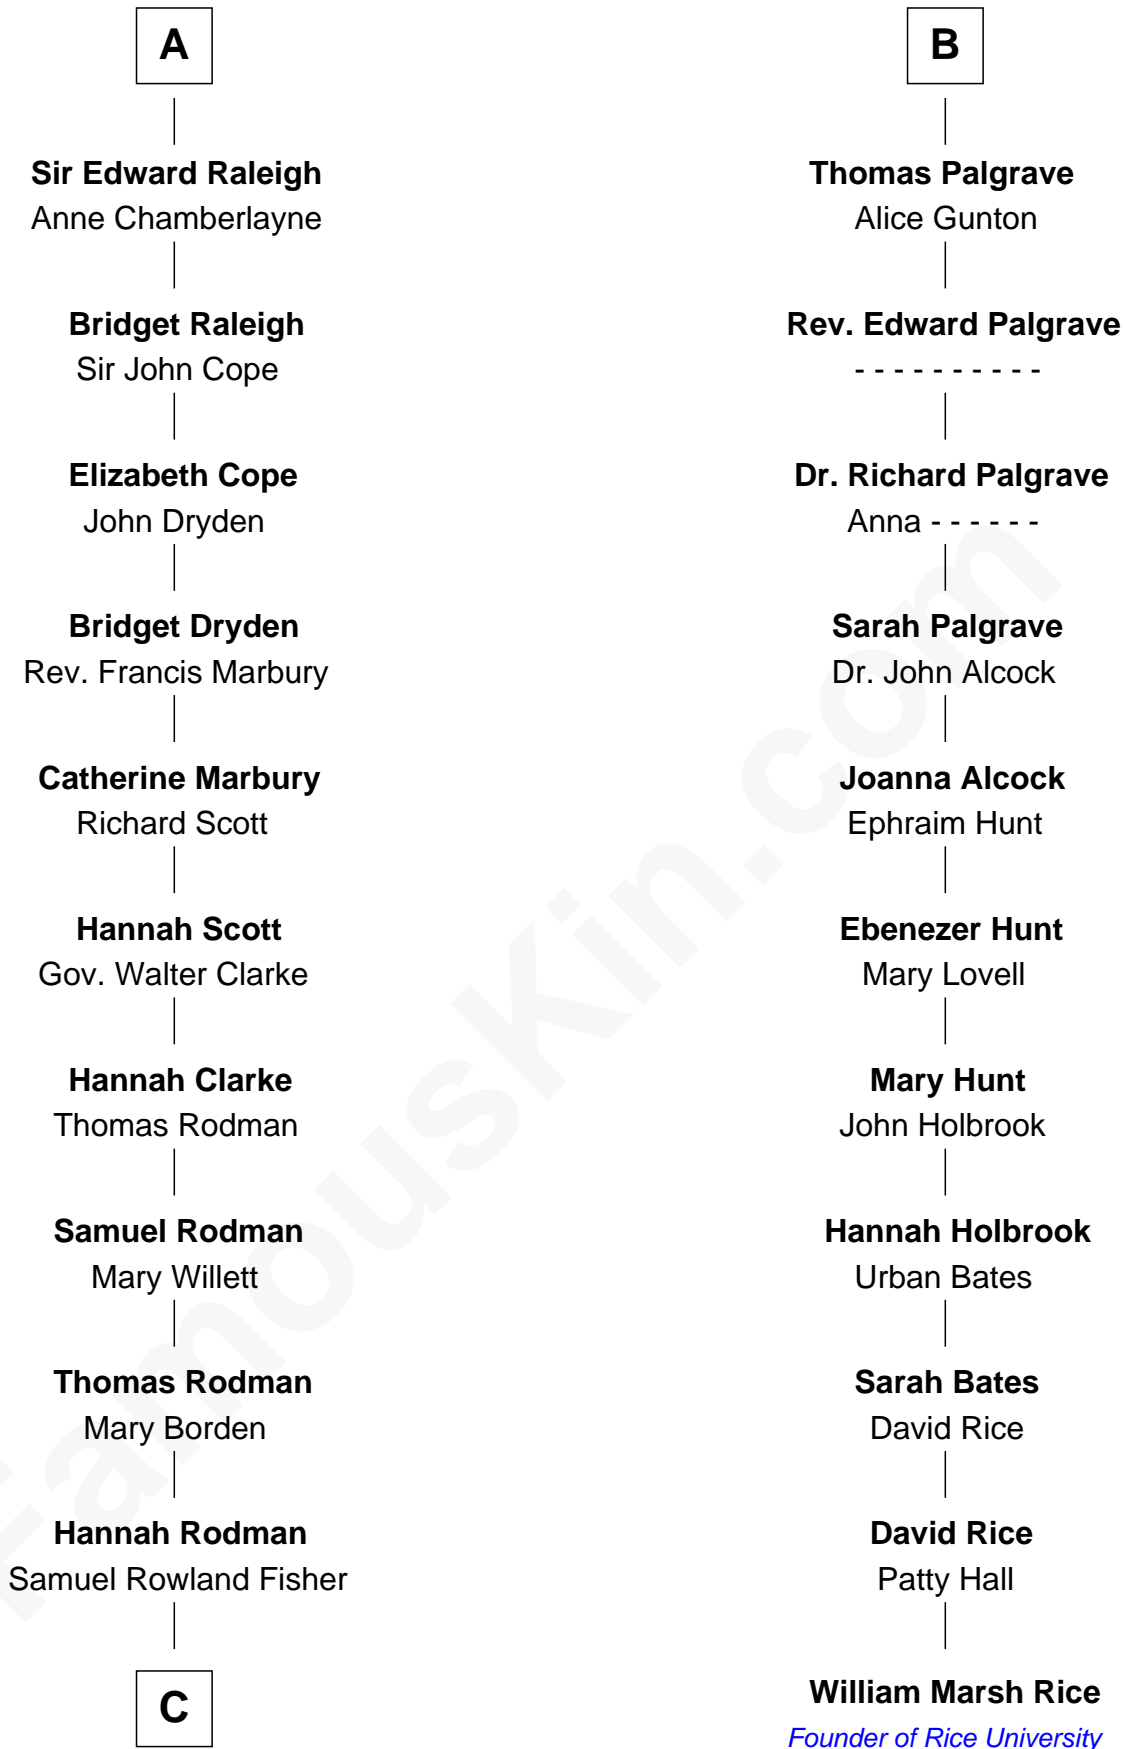

FamousKin.com

Relationship Chart of

Joseph Wharton

Founder of the Wharton School of Business

17th cousin 1 time removed of

William Marsh Rice
Founder of Rice University

Humphrey de Bohun
Elizabeth Plantagenet

Eleanor de Bohun
Sir James le Boteler

Pernel le Boteler
Sir Gilbert Talbot

Sir Richard Talbot
Ankaret le Strange

Mary Talbot
Sir Thomas Greene

Sir Thomas Greene
Phillippa Ferrers

Elizabeth Greene
William Raleigh

Sir Edward Raleigh
Margaret Verney

A

Sir William de Bohun
Elizabeth de Badlesmere

Elizabeth de Bohun
Sir Richard Fitzalan

Elizabeth Fitzalan
Sir Robert Goushill

Elizabeth Goushill
Sir Robert Wingfield

Elizabeth Wingfield
Sir William Brandon

Eleanor Brandon
John Glemham

Anne Glemham
Henry Palgrave

B

C

Deborah Fisher
William Wharton

Joseph Wharton

Founder, Wharton School of Business

FamousKin.com