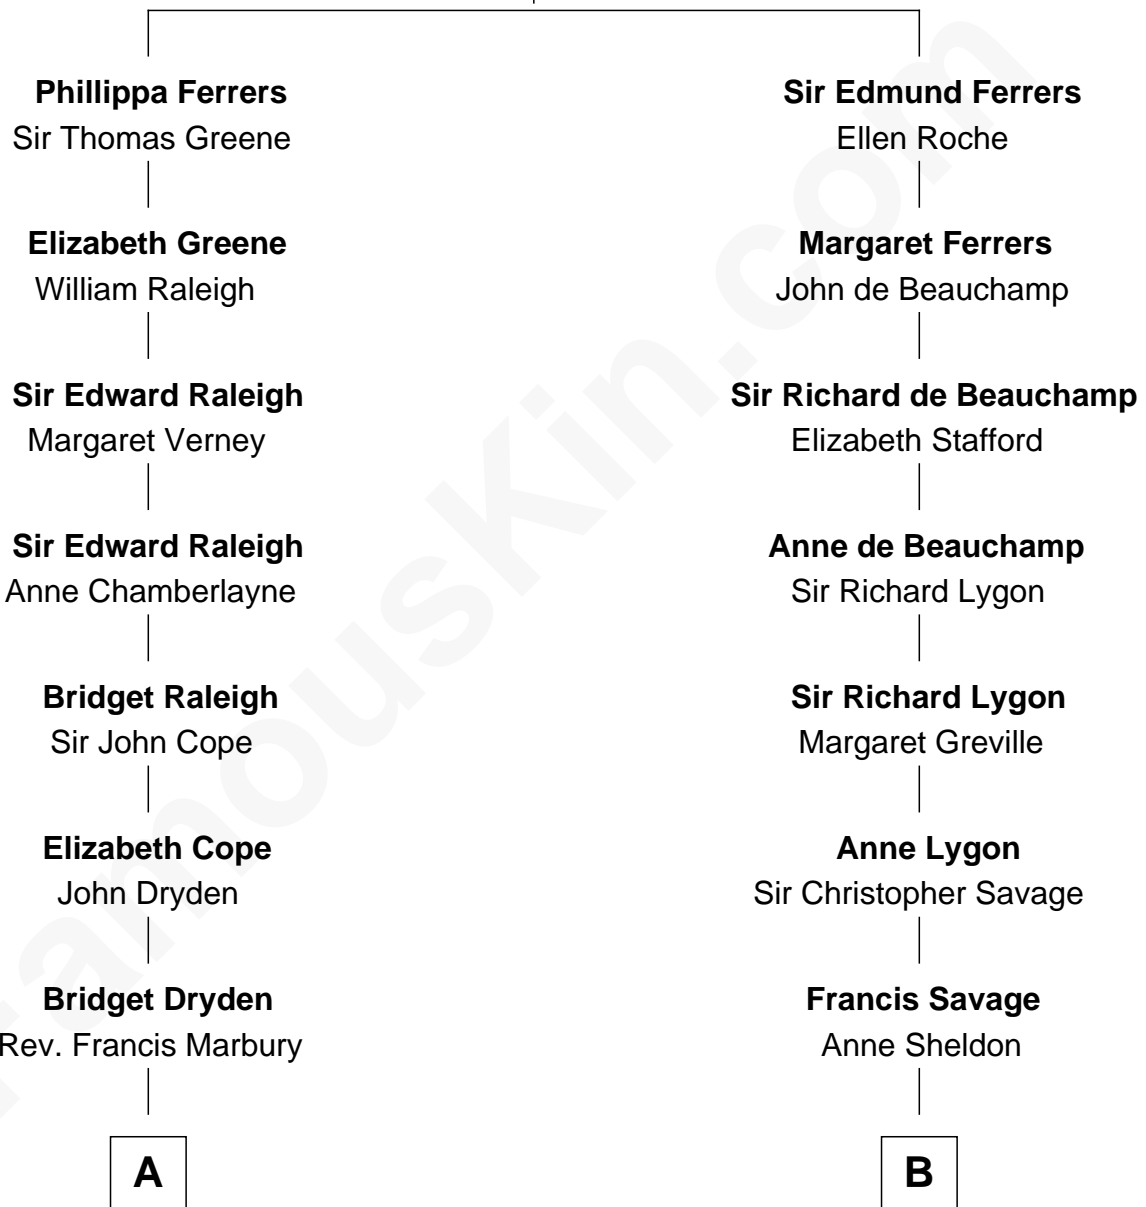

FamousKin.com

Relationship Chart of

Joseph Wharton

Founder of the Wharton School of Business

14th cousin 4 times removed of

General George C. Marshall

Author of "The Marshall Plan"

Robert de Ferrers
Margaret Despencer

C

George Catlett Marshall

Laura Emily Bradford

General George C. Marshall

U.S. Army - World War II

FamousKin.com