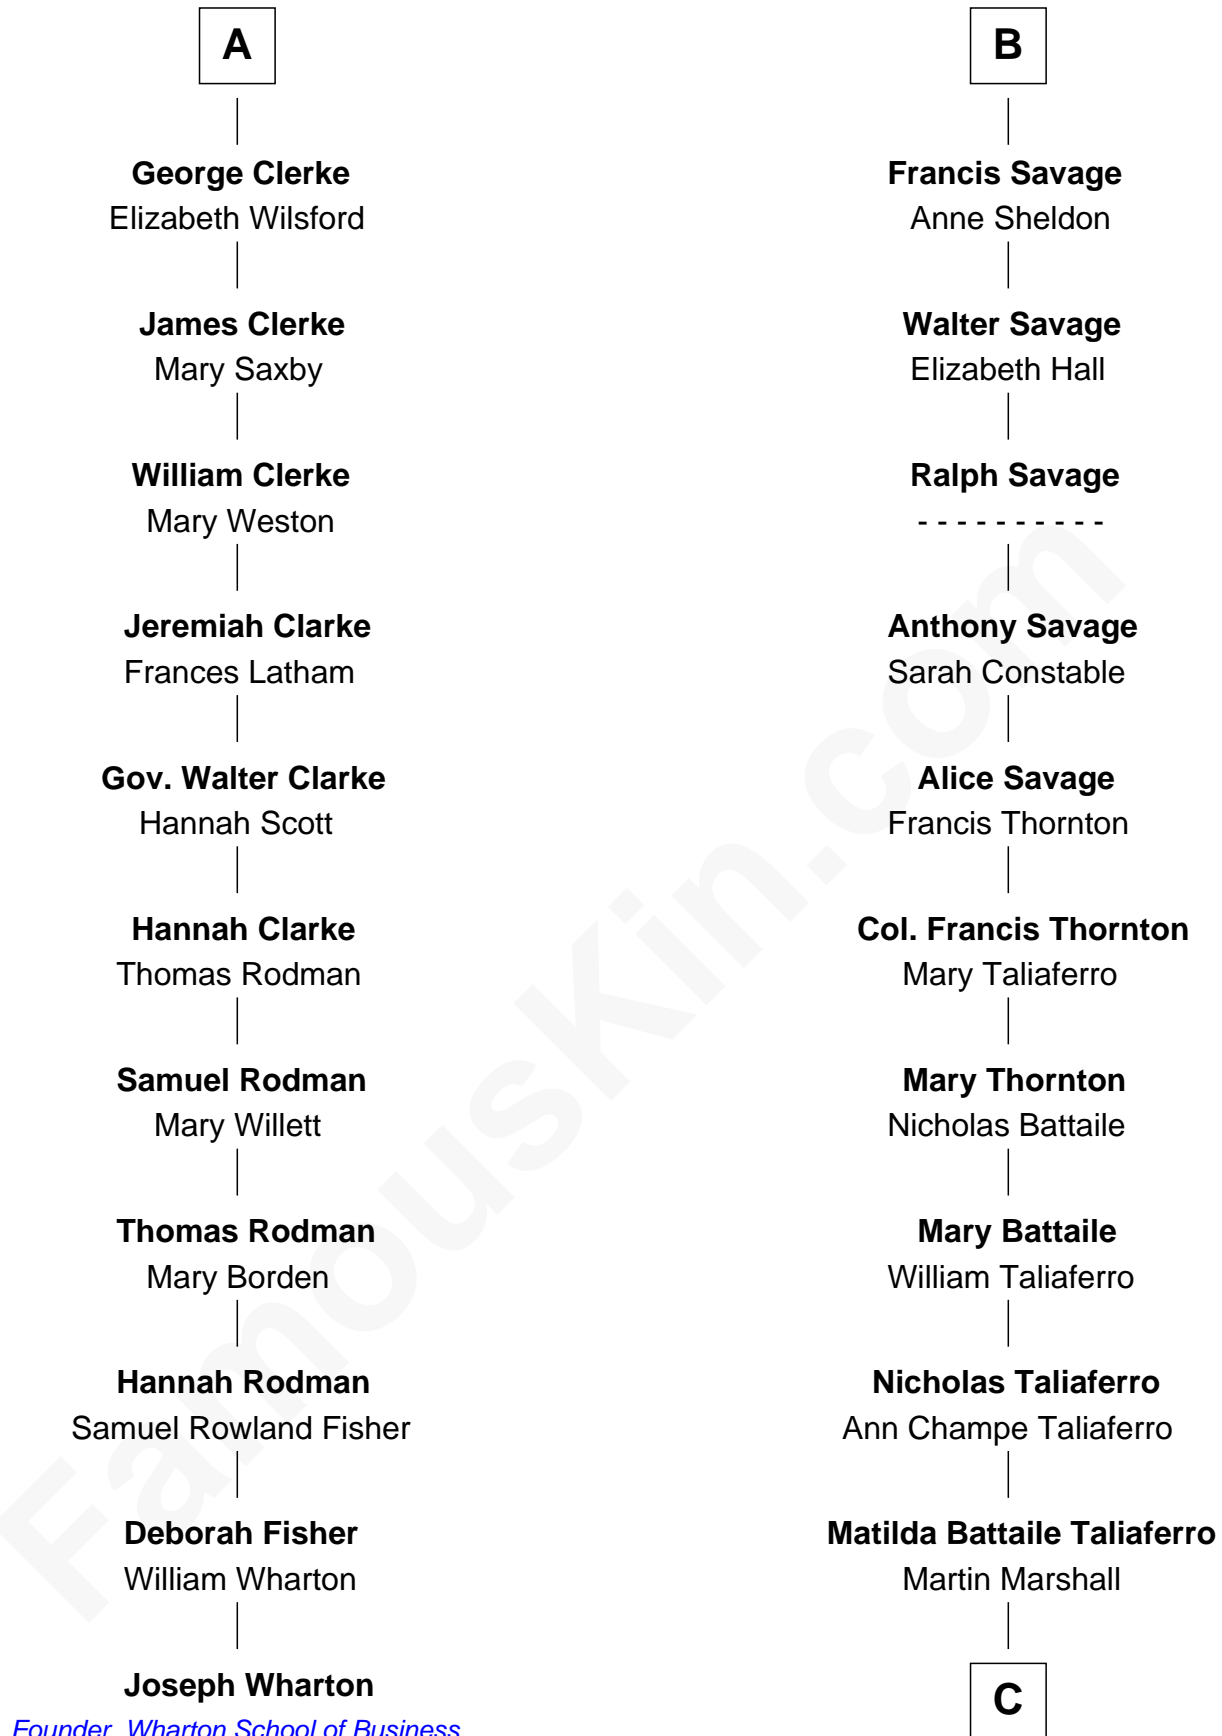

FamousKin.com

Relationship Chart of

Joseph Wharton

Founder of the Wharton School of Business

17th cousin 2 times removed of

General George C. Marshall

Author of "The Marshall Plan"

Bartholomew de Badlesmere

Margaret de Clare

Margery de Badlesmere

Sir William de Ros

Maud de Roos

John de Welles

Margery de Welles

Stephen le Scrope

Maude le Scrope

Elizabeth de Badlesmere

Sir William de Bohun

Elizabeth de Bohun

Sir Richard Fitzalan

Elizabeth Fitzalan

Sir Robert Goushill

Joan Goushill

Sir Thomas Stanley

Katherine Stanley

Sir John Savage

Sir Christopher Savage

Anne Stanley

Sir Christopher Savage

Anne Lygon

B

C