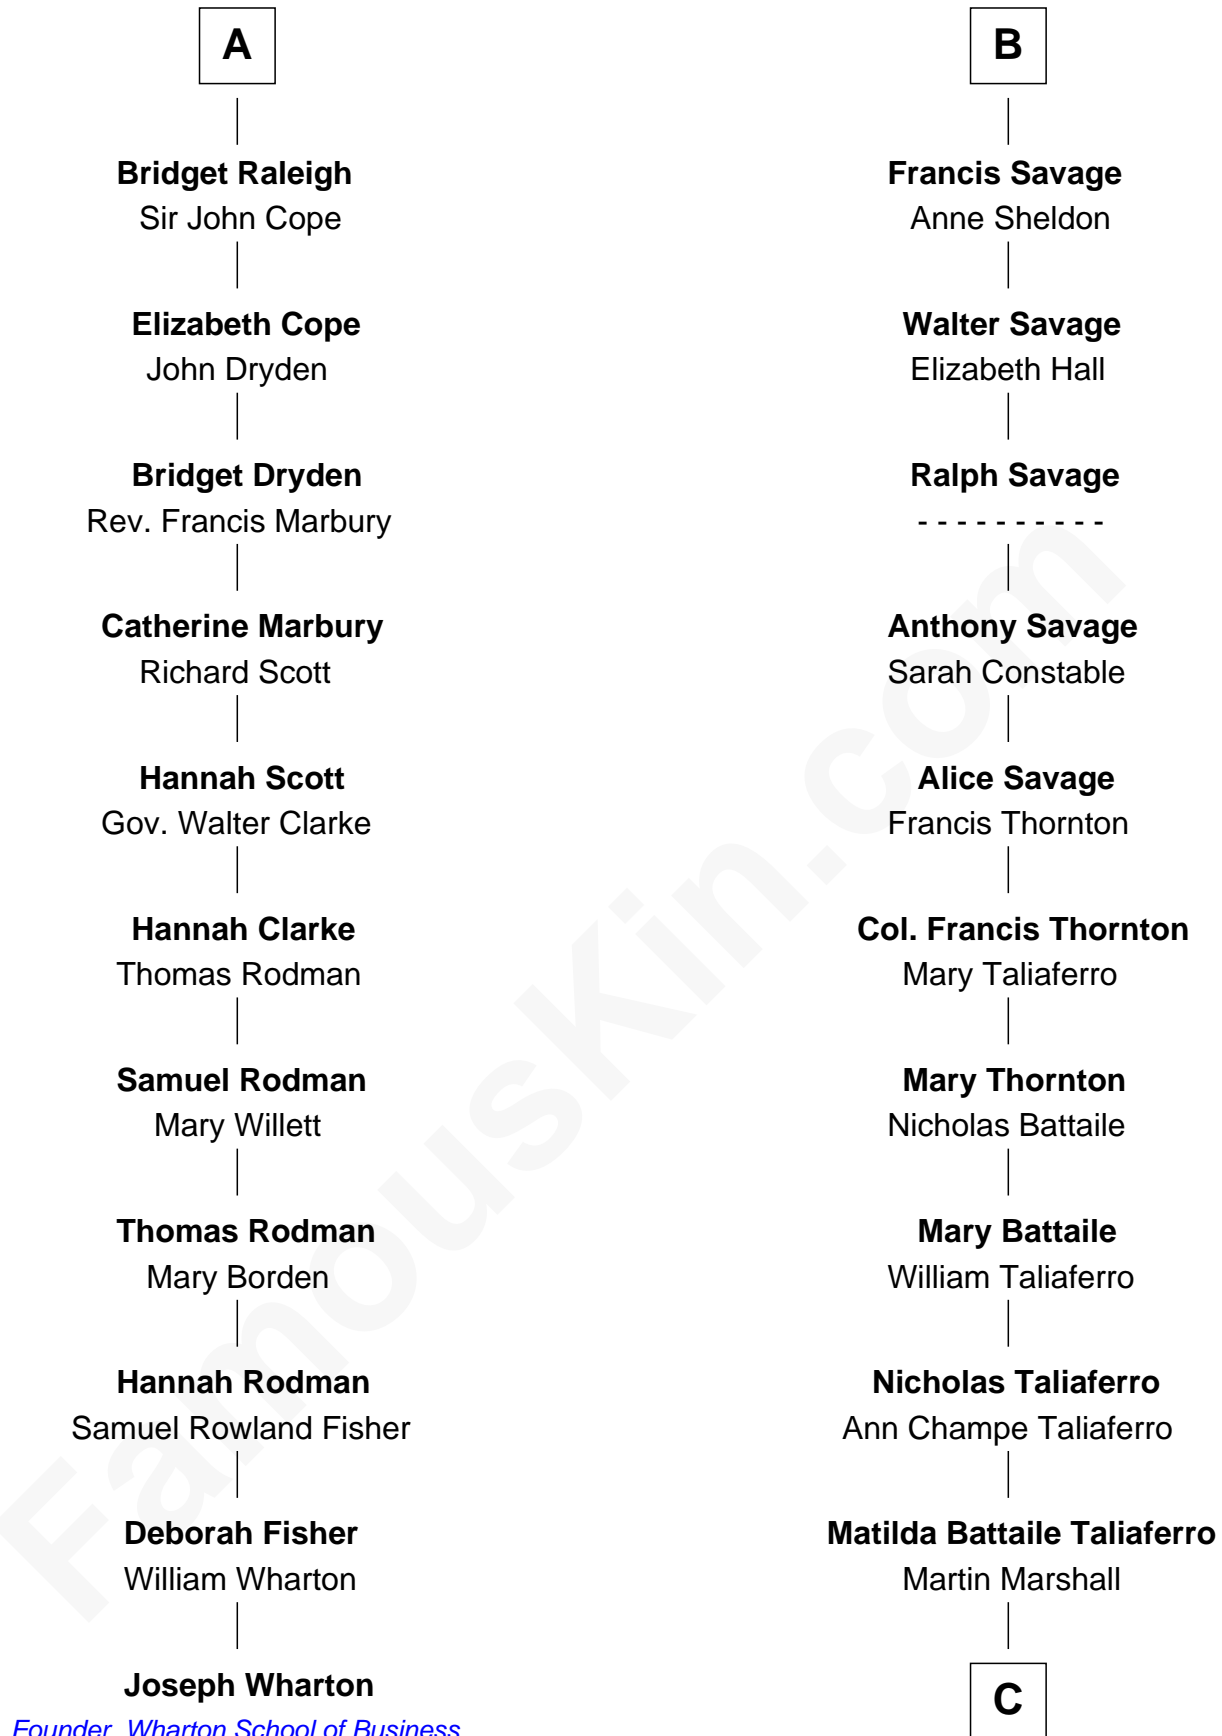

## Relationship Chart of

### Joseph Wharton

*Founder of the Wharton School of Business*

17th cousin 2 times removed of

### General George C. Marshall

*Author of "The Marshall Plan"*

**Edmund Fitzalan**

Alice de Warenne

**C**

|  
**William Champe Marshall**

Susan Myers

|  
**George Catlett Marshall**

Laura Emily Bradford

|  
**General George C. Marshall**

*U.S. Army - World War II*

FamousKin.com