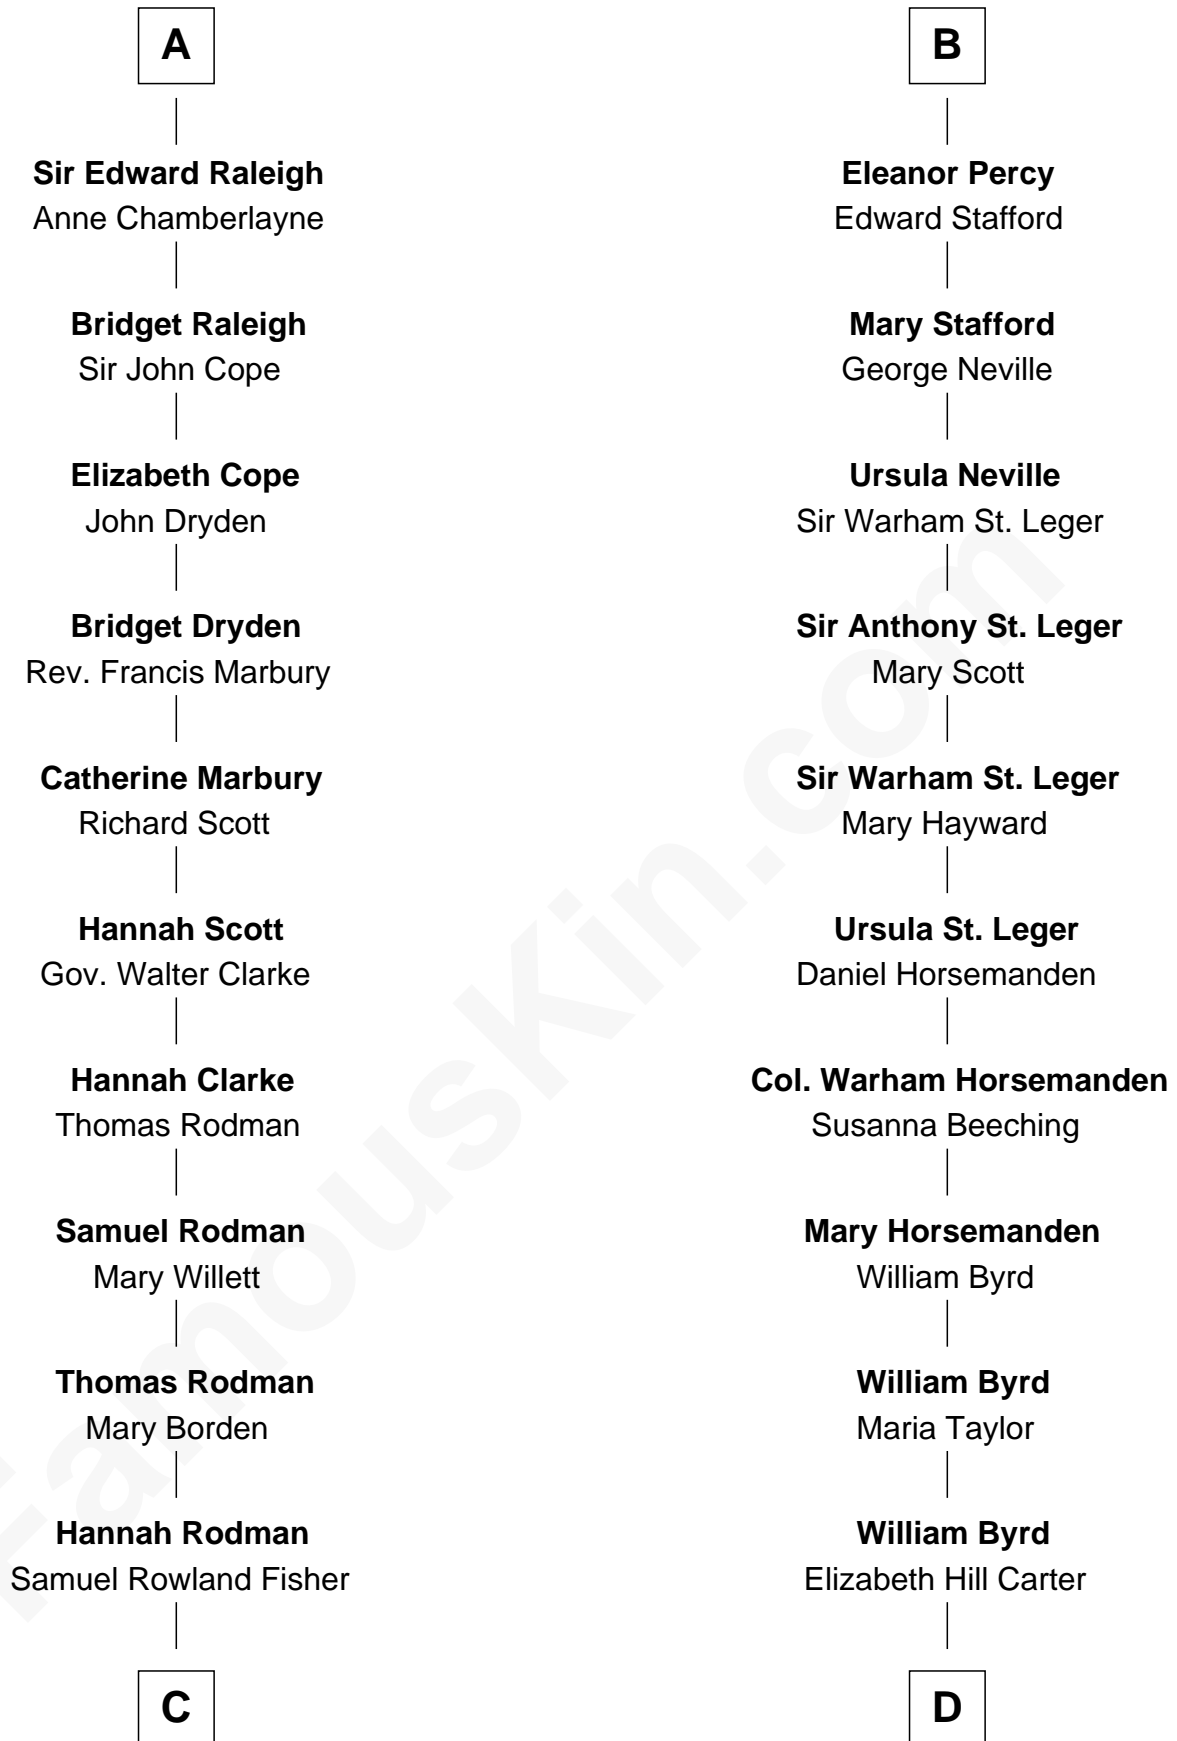

FamousKin.com

Relationship Chart of

Joseph Wharton

Founder of the Wharton School of Business

18th cousin 3 times removed of

Harry F. Byrd

50th Governor of Virginia

C

Deborah Fisher
William Wharton

Joseph Wharton

Founder, Wharton School of Business

D

Thomas Taylor Byrd
Mary Armistead

Richard Evelyn Byrd
Anne Harrison

Col. William Byrd
Jane Meriwether Rivers

Richard Evelyn Byrd
Eleanor Bolling Flood