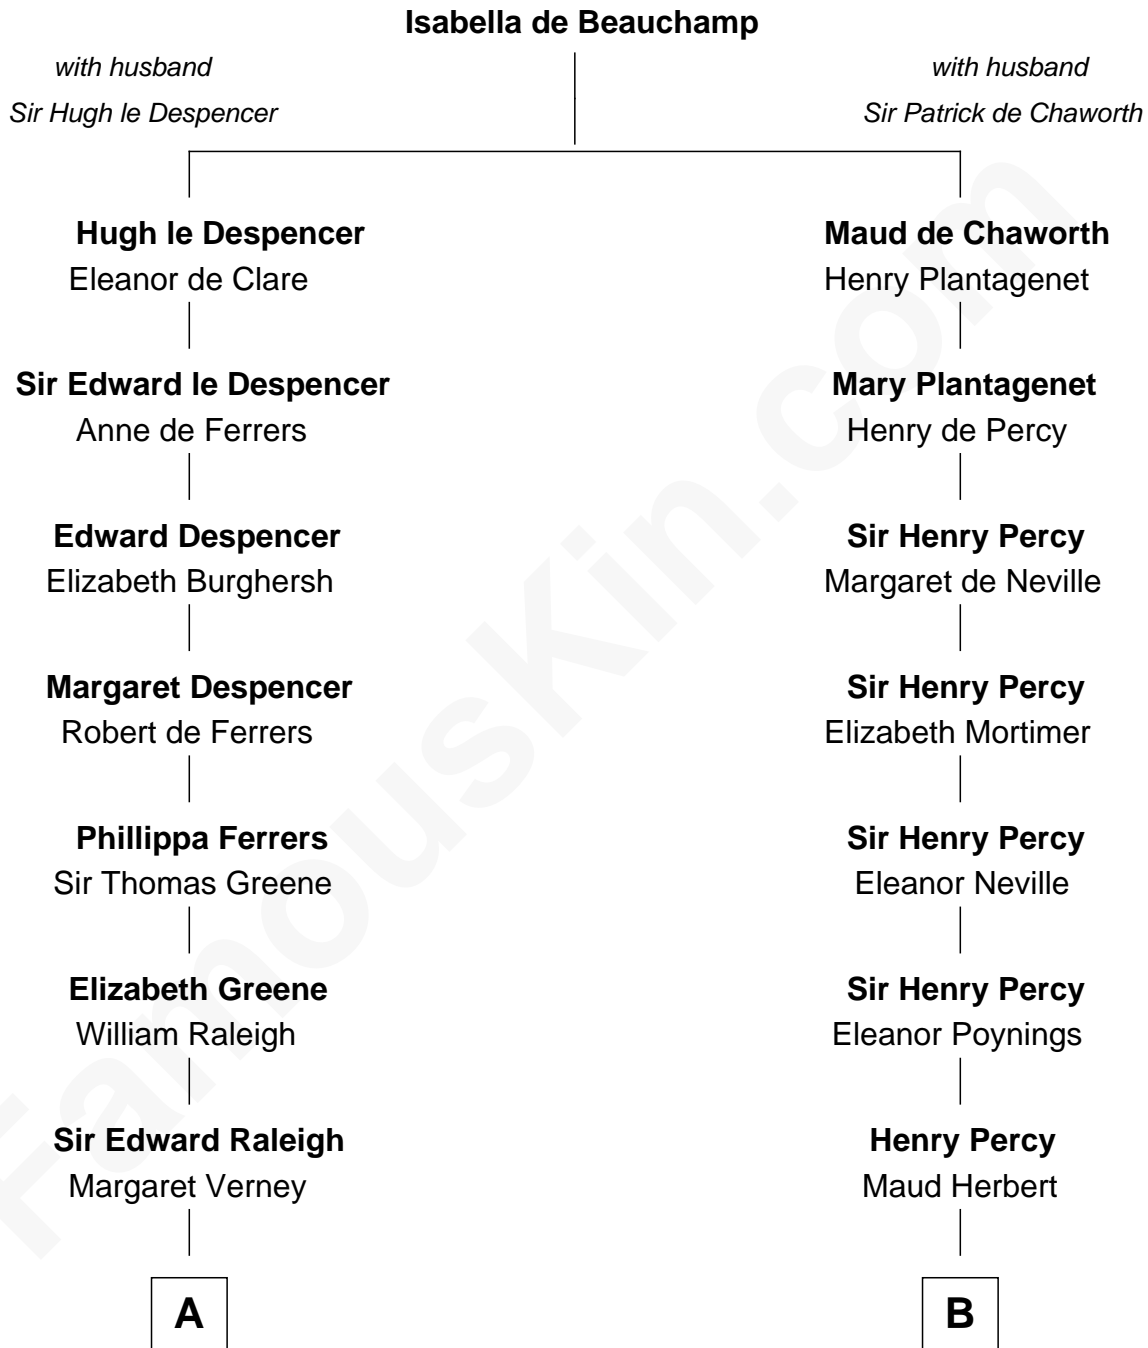

FamousKin.com

Relationship Chart of

Joseph Wharton

Founder of the Wharton School of Business

18th cousin 3 times removed of

Harry F. Byrd

50th Governor of Virginia

C

Deborah Fisher
William Wharton

Joseph Wharton

Founder, Wharton School of Business

D

Thomas Taylor Byrd
Mary Armistead

Richard Evelyn Byrd
Anne Harrison

Col. William Byrd
Jane Meriwether Rivers

Richard Evelyn Byrd
Eleanor Bolling Flood