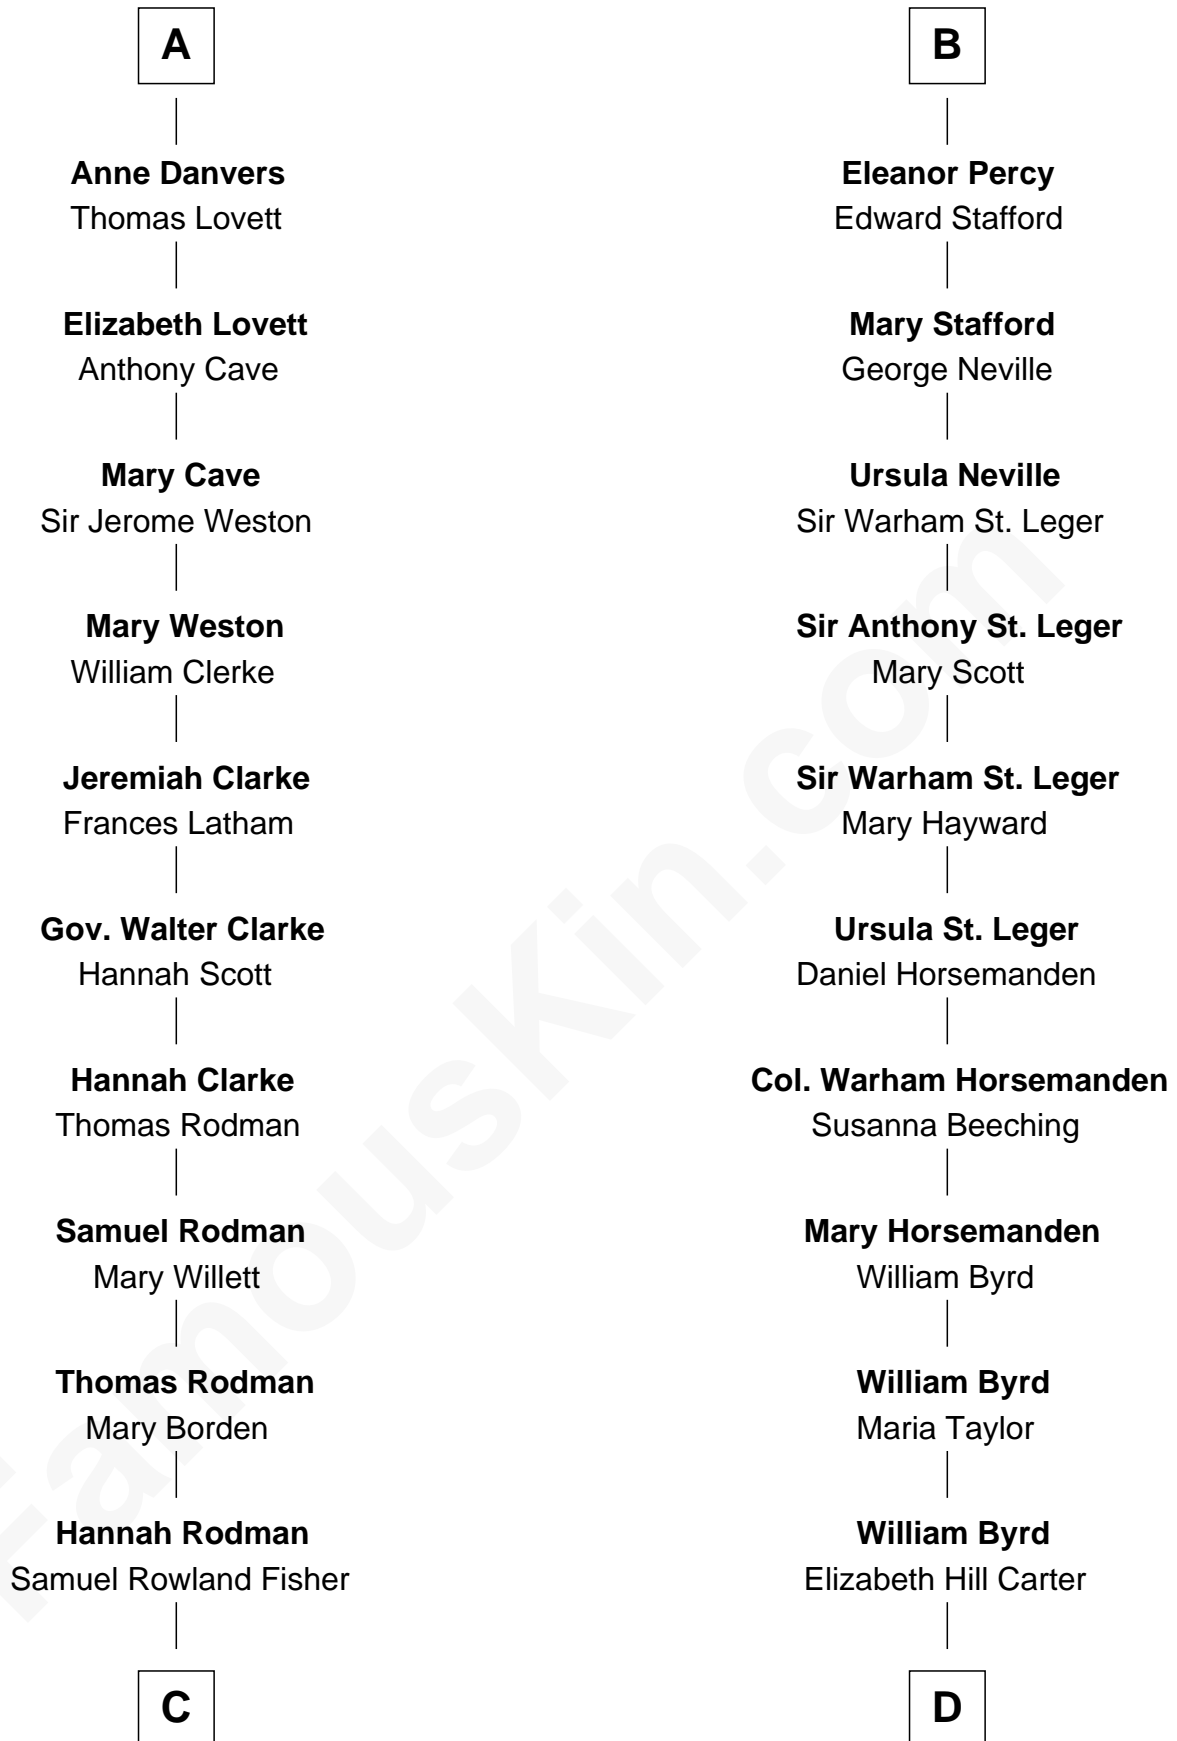

FamousKin.com

Relationship Chart of

Joseph Wharton

Founder of the Wharton School of Business

18th cousin 3 times removed of

Harry F. Byrd

50th Governor of Virginia

Sir William de Montagu
Elizabeth de Montfort

Hawise de Montagu
Sir Roger de Bavent

Joan de Bavent
Sir John Dauntsey

John Dauntsey
Elizabeth Beverley

Joan Dauntsey
Sir John Stradling

Edmund Stradling
Elizabeth Arundell

John Stradling
Alice Langford

Anne Stradling
Sir John Danvers

A

William de Montagu
Katherine de Grandison

Philippa de Montagu
Sir Roger de Mortimer

Edmund Mortimer
Philippa Plantagenet

Elizabeth Mortimer
Sir Henry Percy

Sir Henry Percy
Eleanor Neville

Sir Henry Percy
Eleanor Poynings

Henry Percy
Maud Herbert

B

C

Deborah Fisher
William Wharton

Joseph Wharton

Founder, Wharton School of Business

D

Thomas Taylor Byrd
Mary Armistead