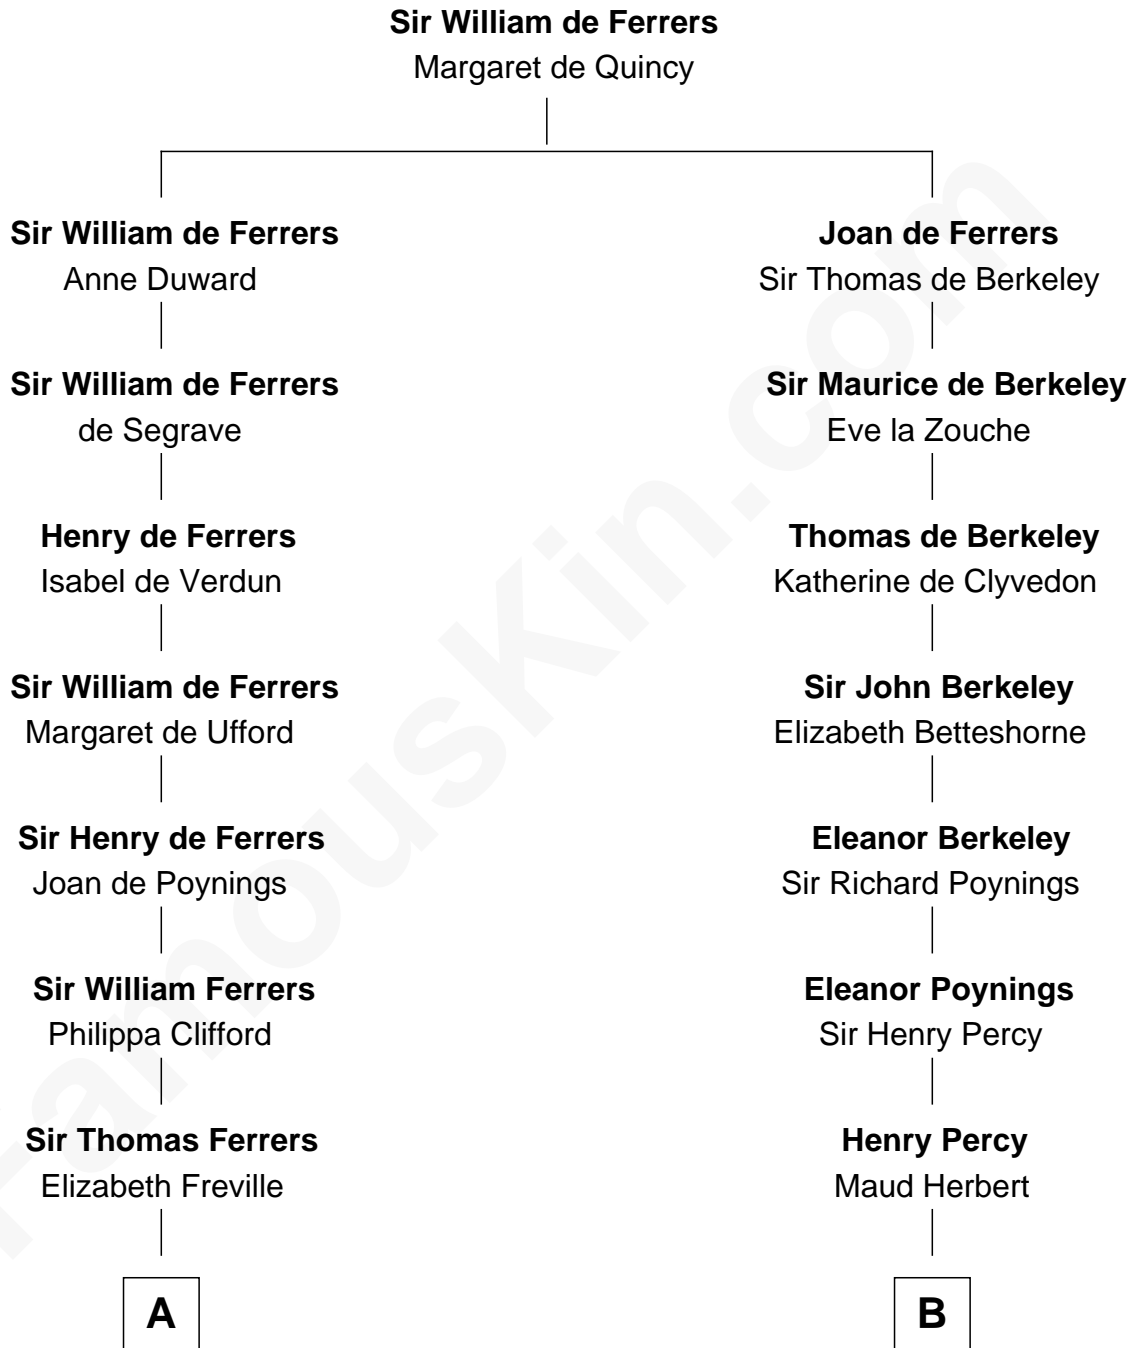

FamousKin.com

Relationship Chart of

Joseph Wharton

Founder of the Wharton School of Business

19th cousin 2 times removed of

Harry F. Byrd

50th Governor of Virginia

C

Hannah Rodman
Samuel Rowland Fisher

Deborah Fisher
William Wharton

Joseph Wharton
Founder, Wharton School of Business

D

Thomas Taylor Byrd
Mary Armistead

Richard Evelyn Byrd
Anne Harrison

Col. William Byrd
Jane Meriwether Rivers