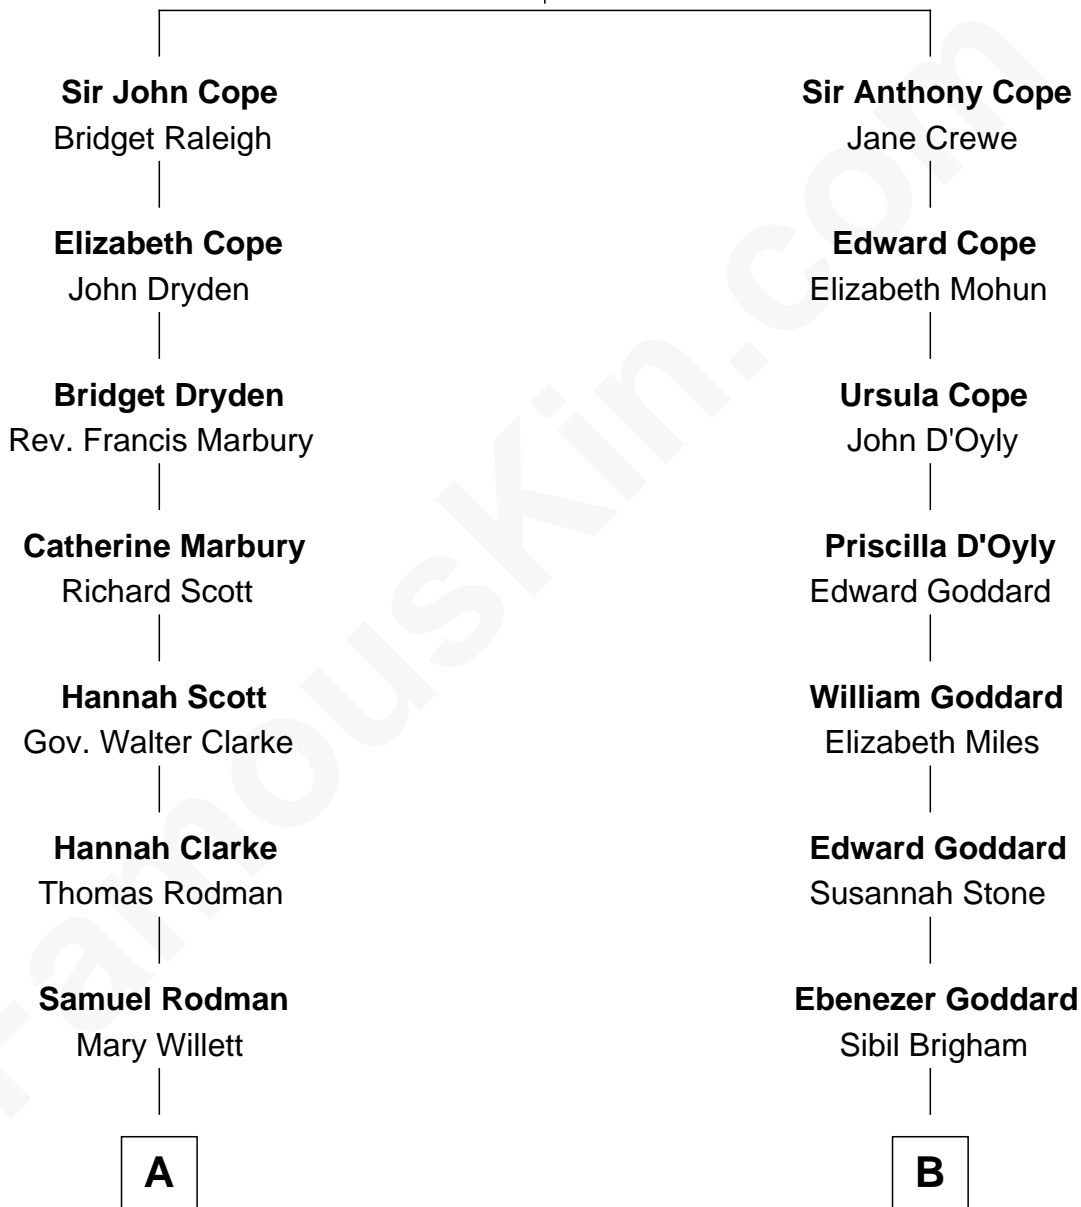

FamousKin.com

Relationship Chart of

Joseph Wharton

Founder of the Wharton School of Business

9th cousin 1 time removed of

Brigham Young

2nd President of the Mormon Church

Sir William Cope

Jane Spencer

A

Thomas Rodman

Mary Borden

Hannah Rodman

Samuel Rowland Fisher

Deborah Fisher

William Wharton