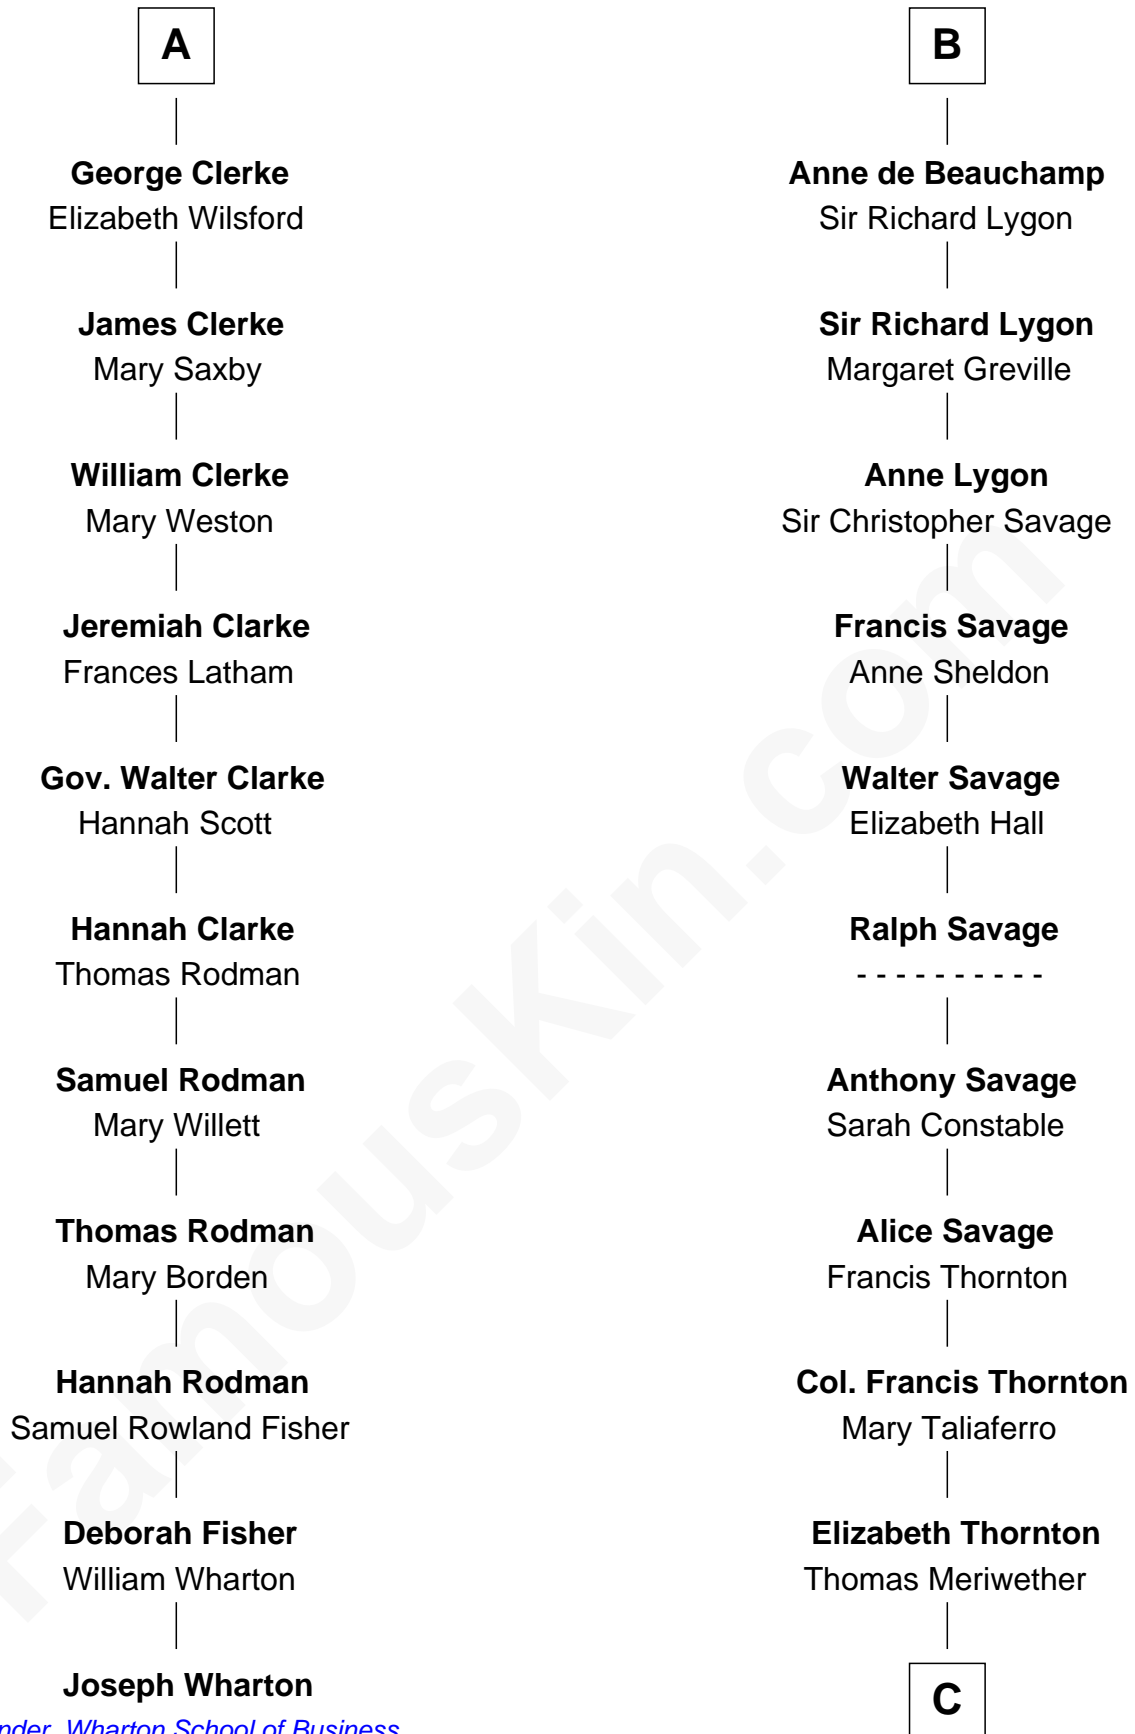

FamousKin.com

Relationship Chart of

Joseph Wharton

Founder of the Wharton School of Business

17th cousin 1 time removed of

Meriwether Lewis

Lewis and Clark Expedition

C

Lucy Meriwether

William Lewis

Meriwether Lewis

Lewis and Clark Expedition

FamousKin.com