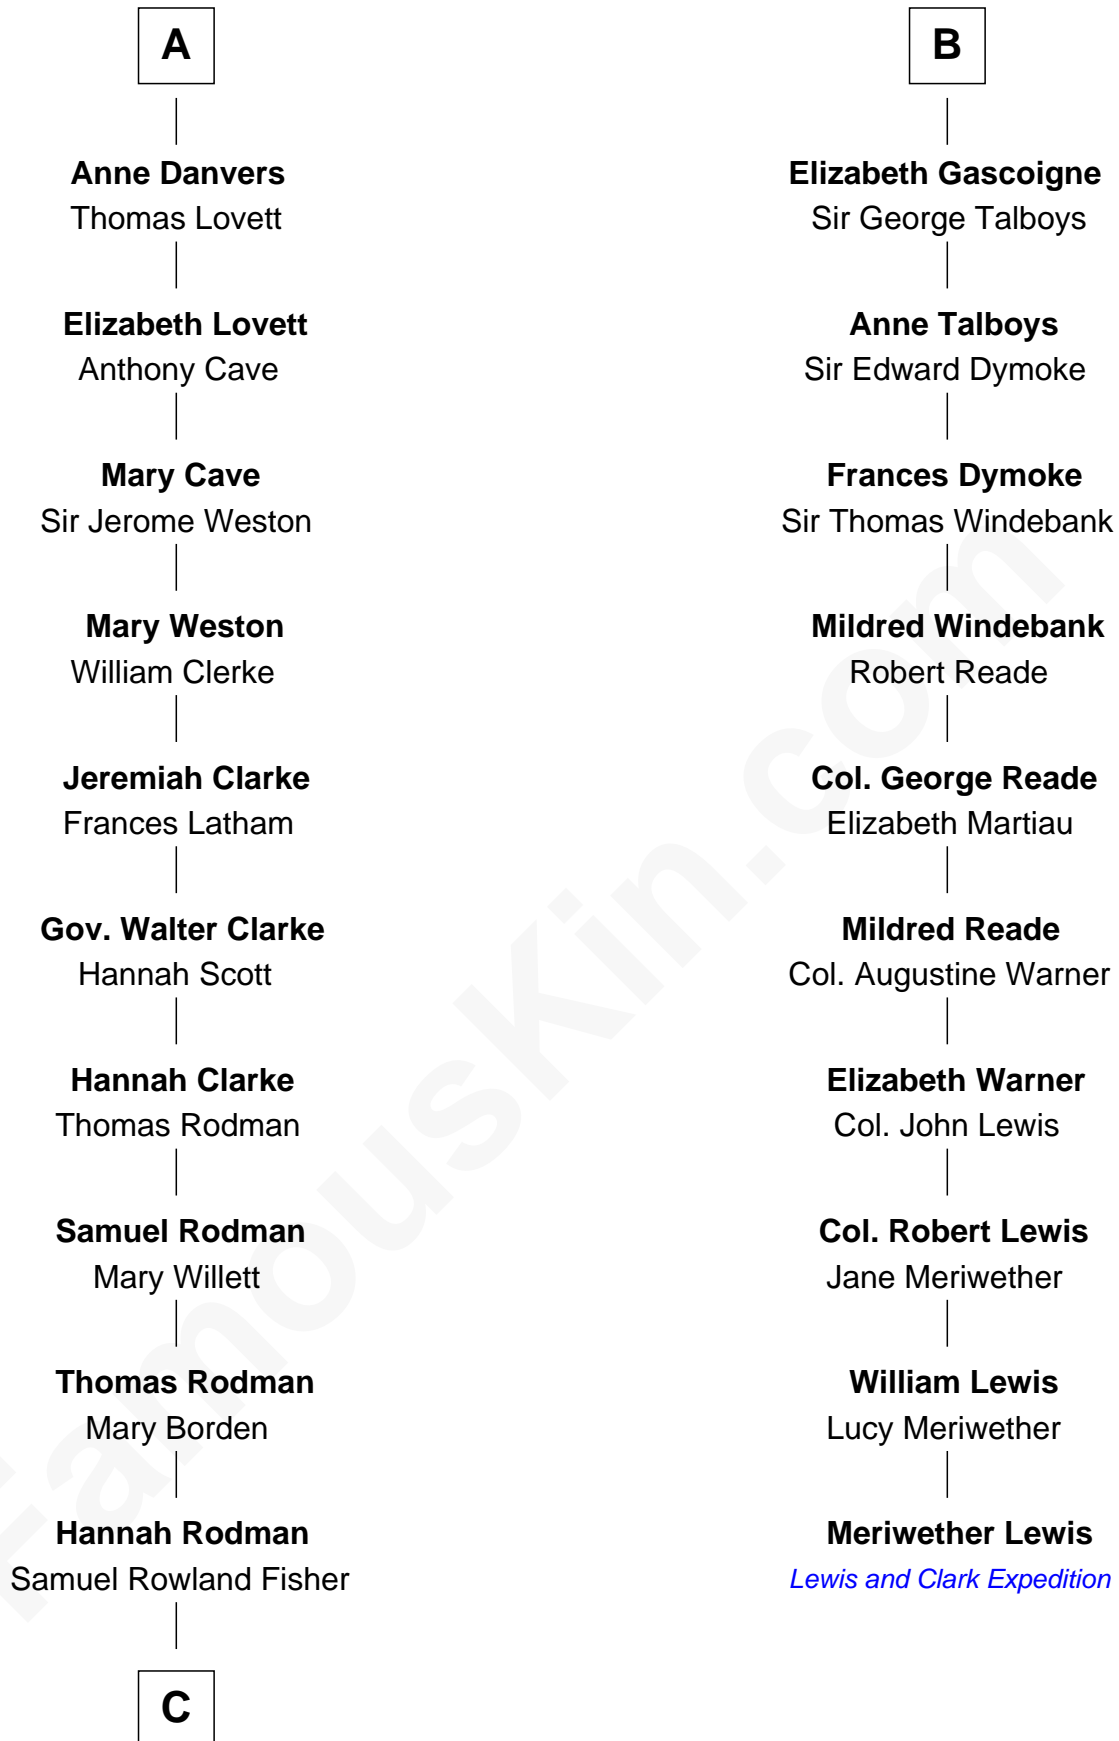

FamousKin.com

Relationship Chart of

Joseph Wharton

Founder of the Wharton School of Business

16th cousin 2 times removed of

Meriwether Lewis

Lewis and Clark Expedition

Sir William de Montagu
Elizabeth de Montfort

Hawise de Montagu
Sir Roger de Bavent

Joan de Bavent
Sir John Dauntsey

John Dauntsey
Elizabeth Beverley

Joan Dauntsey
Sir John Stradling

Edmund Stradling
Elizabeth Arundell

John Stradling
Alice Langford

Anne Stradling
Sir John Danvers

A

William de Montagu
Katherine de Grandison

Philippa de Montagu
Sir Roger de Mortimer

Edmund Mortimer
Philippa Plantagenet

Elizabeth Mortimer
Sir Henry Percy

Sir Henry Percy
Eleanor Neville

Sir Henry Percy
Eleanor Poynings

Margaret Percy
Sir William Gascoigne

B

C

—
Deborah Fisher
William Wharton

—
Joseph Wharton

Founder, Wharton School of Business

FamousKin.com