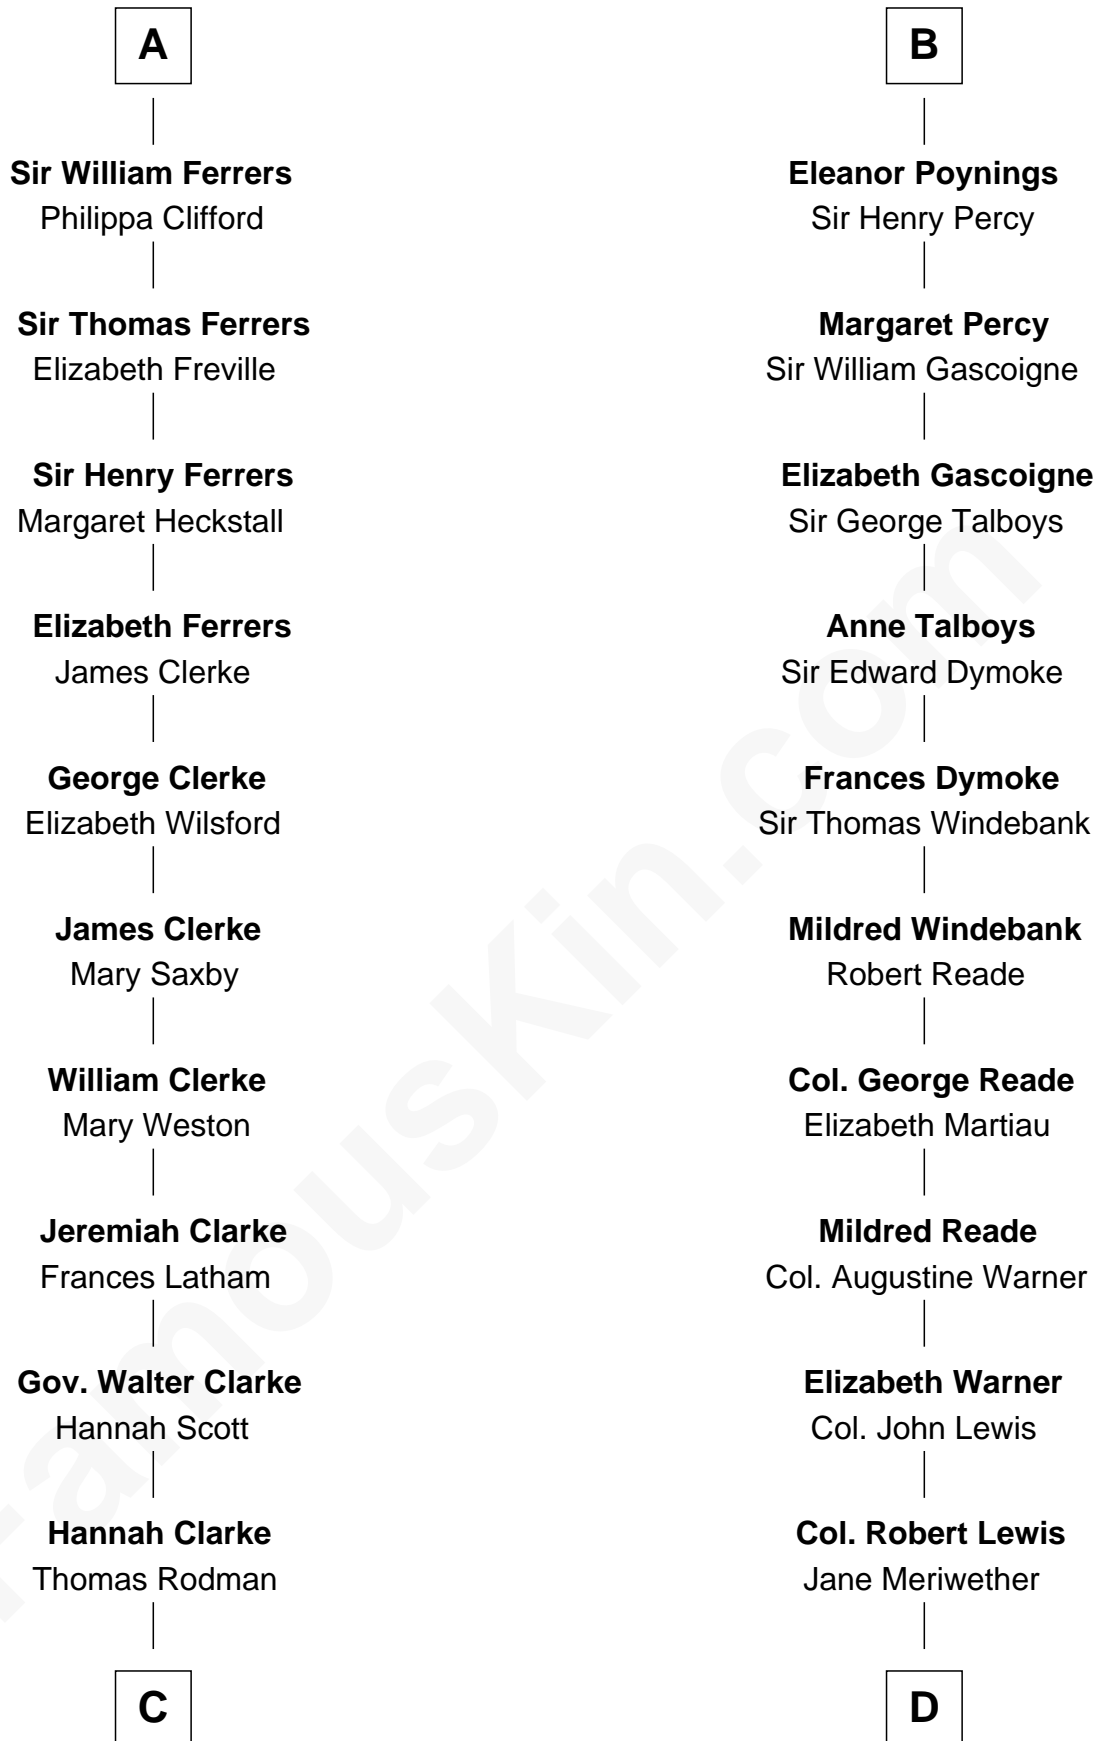

FamousKin.com

Relationship Chart of

Joseph Wharton

Founder of the Wharton School of Business

18th cousin 3 times removed of

Meriwether Lewis

Lewis and Clark Expedition

Reginald de Braiose

C

Samuel Rodman

Mary Willett

Thomas Rodman

Mary Borden

Hannah Rodman

Samuel Rowland Fisher

Deborah Fisher

William Wharton

Joseph Wharton

Founder, Wharton School of Business

D

William Lewis

Lucy Meriwether

Meriwether Lewis

Lewis and Clark Expedition