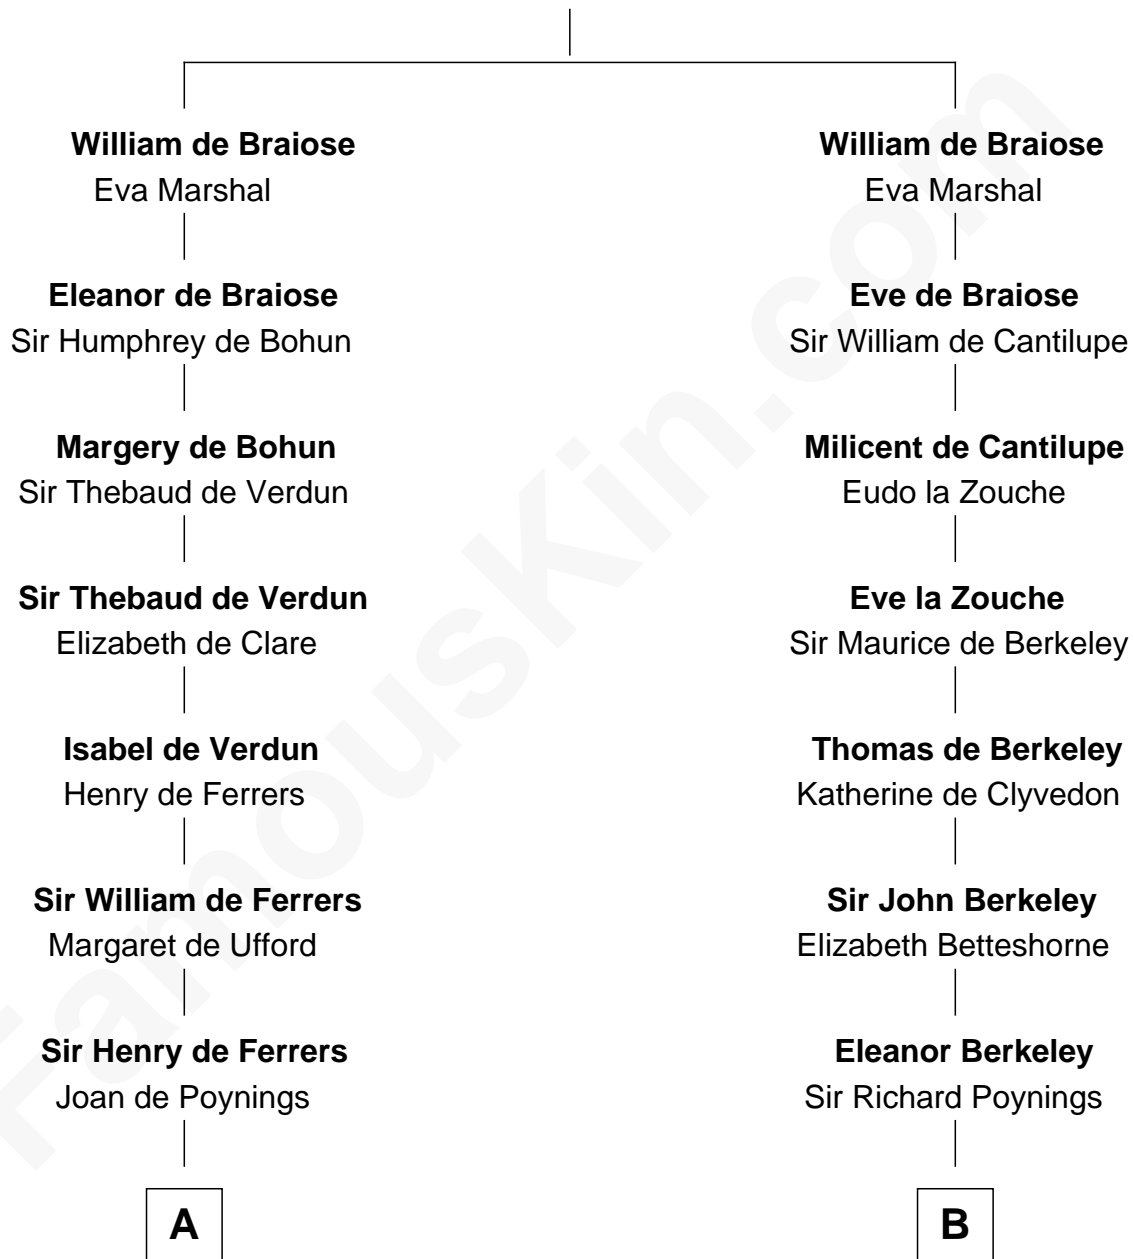

FamousKin.com

Relationship Chart of

Joseph Wharton

Founder of the Wharton School of Business

18th cousin 3 times removed of

Meriwether Lewis

Lewis and Clark Expedition

Reginald de Braiose

C

Samuel Rodman

Mary Willett

Thomas Rodman

Mary Borden

Hannah Rodman

Samuel Rowland Fisher

Deborah Fisher

William Wharton

Joseph Wharton

Founder, Wharton School of Business

D

William Lewis

Lucy Meriwether

Meriwether Lewis

Lewis and Clark Expedition