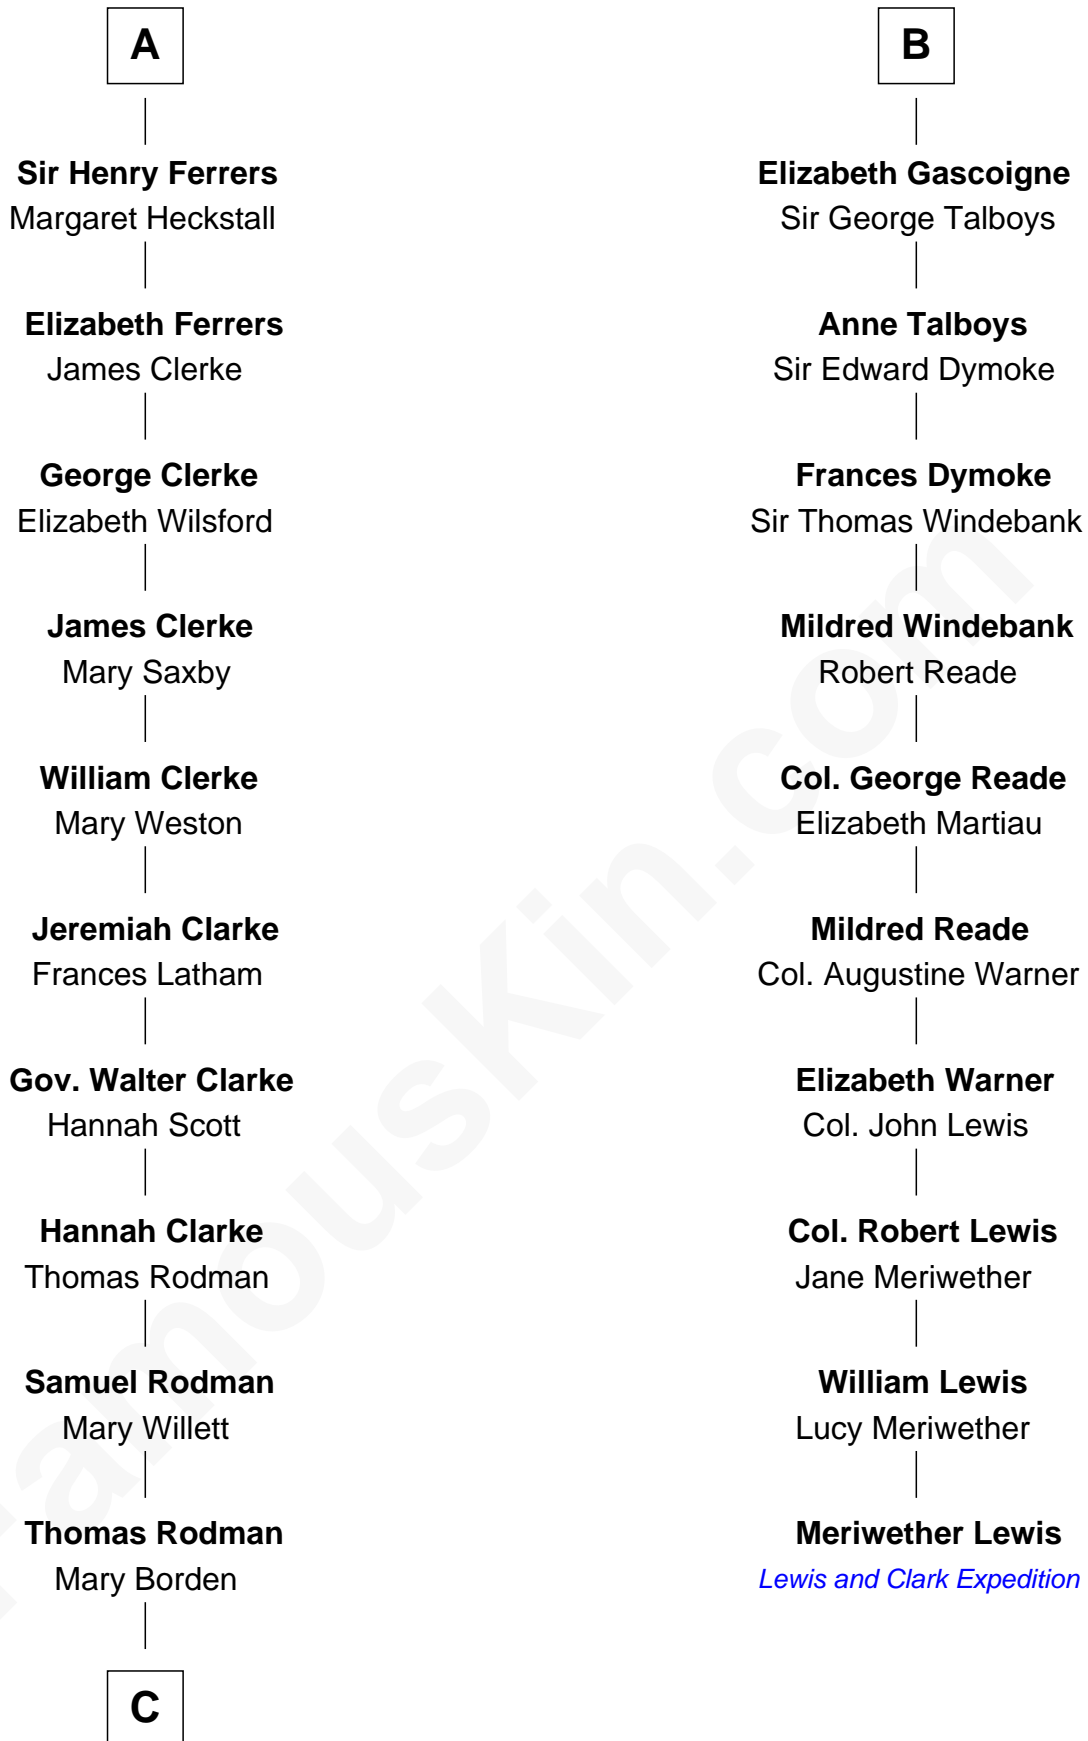

FamousKin.com

Relationship Chart of

Joseph Wharton

Founder of the Wharton School of Business

16th cousin 3 times removed of

Meriwether Lewis

Lewis and Clark Expedition

C

—
Hannah Rodman
Samuel Rowland Fisher

—
Deborah Fisher
William Wharton

—
Joseph Wharton
Founder, Wharton School of Business

FamousKin.com