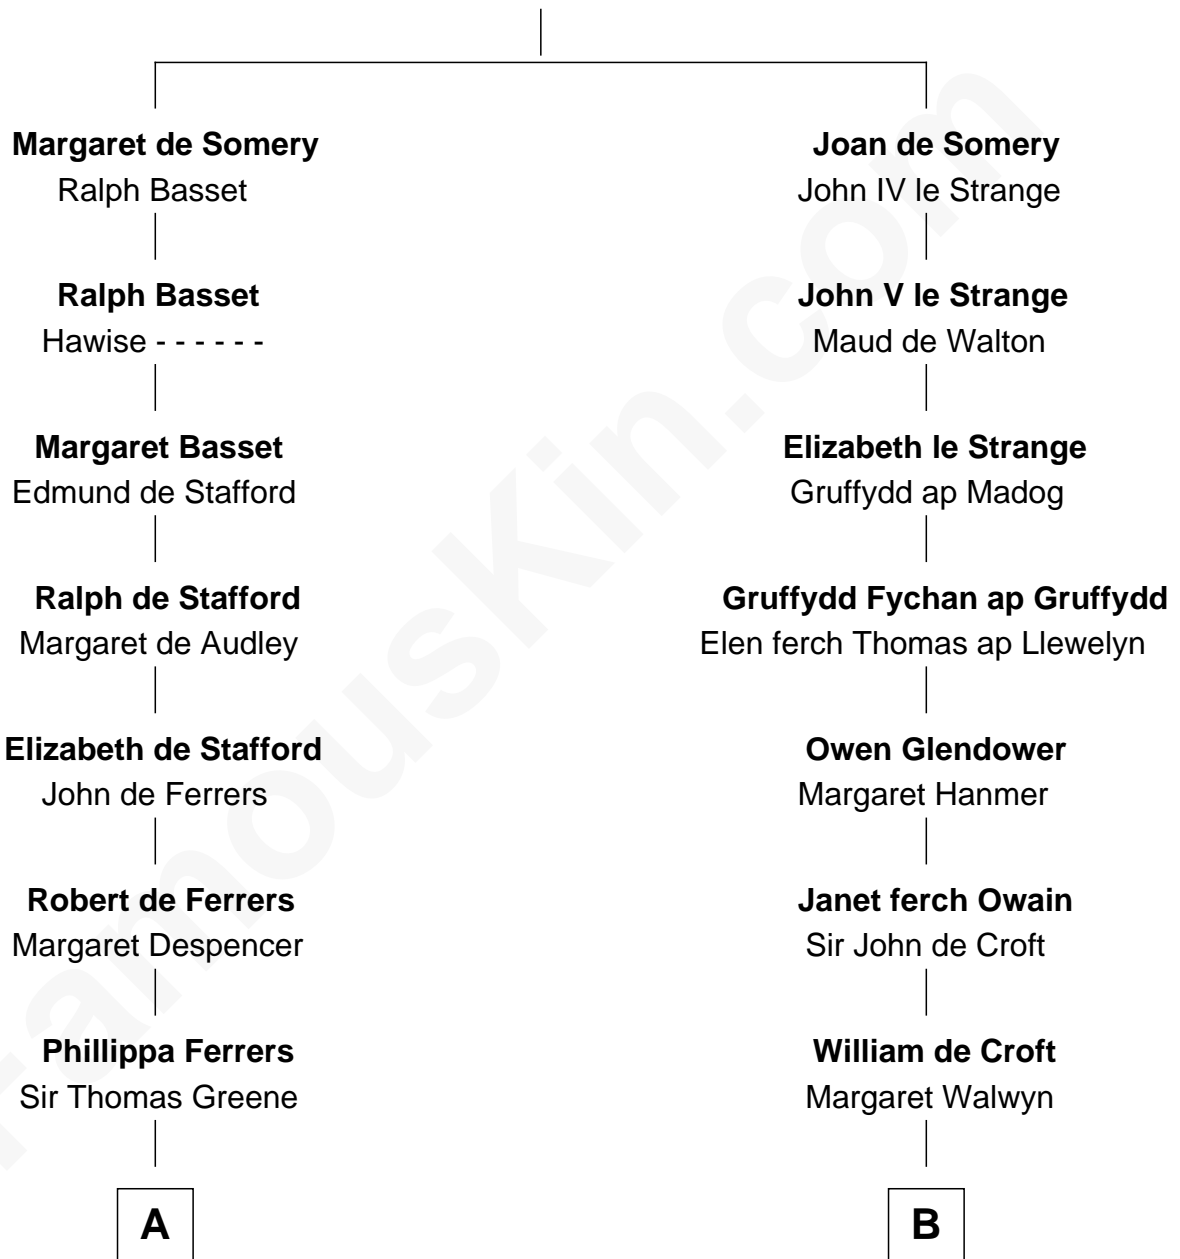

FamousKin.com

Relationship Chart of

Joseph Wharton

Founder of the Wharton School of Business

19th cousin 1 time removed of

Lytton Strachey

Author and Co-Founder of Bloomsbury Group

Sir Roger de Somery

Nichole d'Aubenev

C

Thomas Rodman

Mary Borden

Hannah Rodman

Samuel Rowland Fisher

Deborah Fisher

William Wharton

Joseph Wharton

Founder, Wharton School of Business

D

Edward Strachey

Julia Woodburn Kirkpatrick

Sir Richard Strachey

Jane Maria Grant

Lytton Strachey