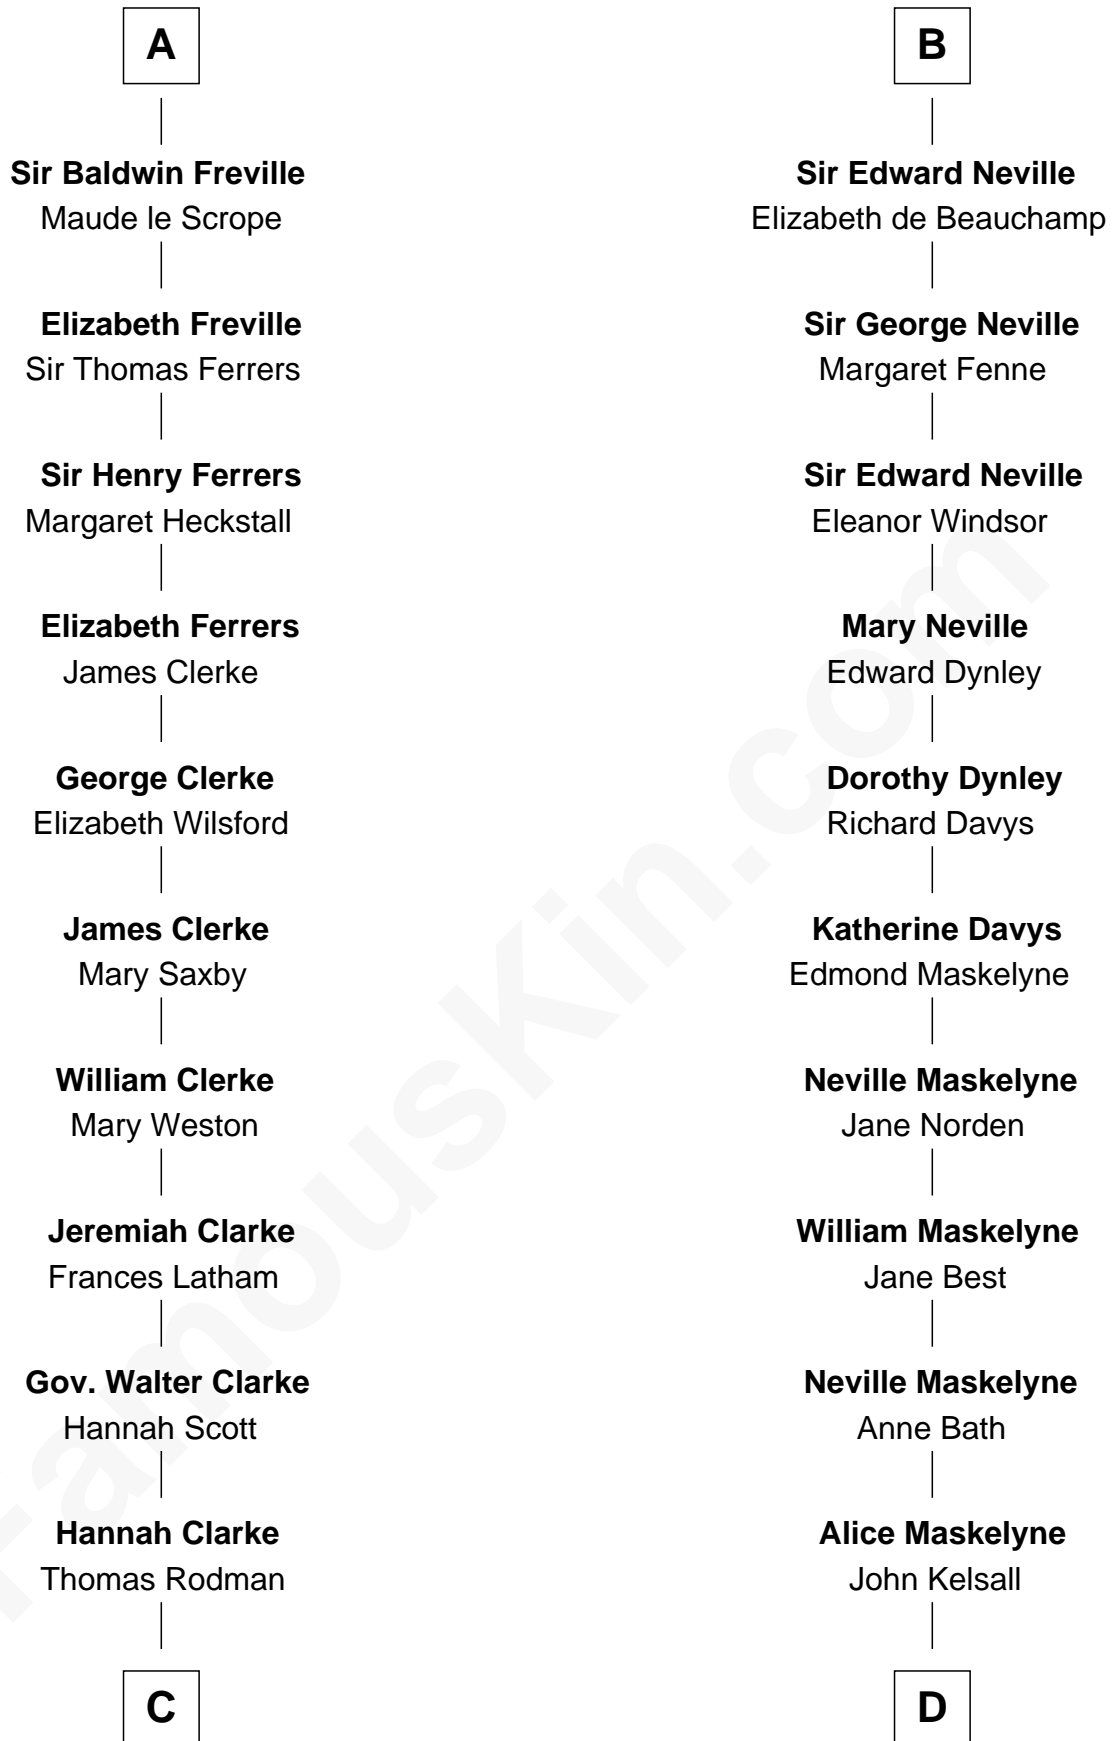

### Joseph Wharton

*Founder of the Wharton School of Business*

20th cousin 1 time removed of

### Lytton Strachey

*Author and Co-Founder of Bloomsbury Group*

**Henry II, King of England**

Ida de Tony

**C**

**Samuel Rodman**

Mary Willett

**Thomas Rodman**

Mary Borden

**Hannah Rodman**

Samuel Rowland Fisher

**Deborah Fisher**

William Wharton

**Joseph Wharton**

*Founder, Wharton School of Business*

**D**