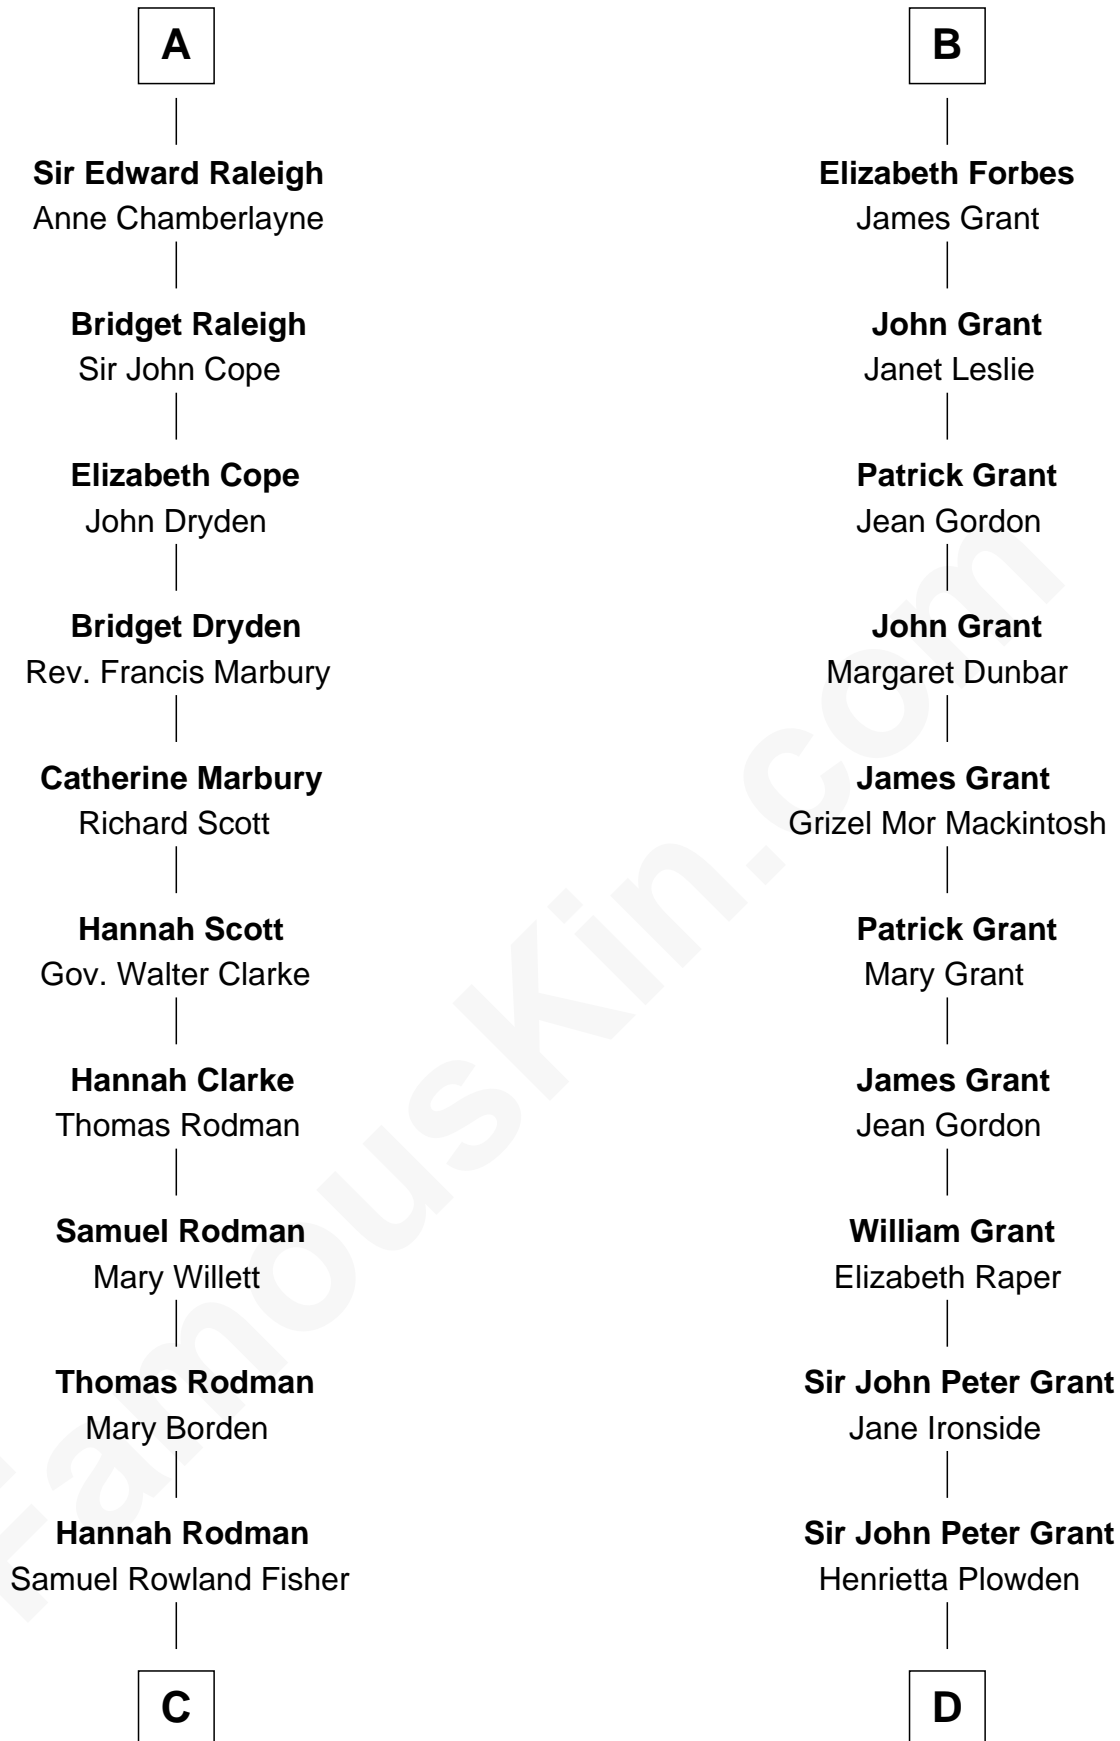

FamousKin.com

Relationship Chart of

Joseph Wharton

Founder of the Wharton School of Business

18th cousin of

Lytton Strachey

Author and Co-Founder of Bloomsbury Group

C

Deborah Fisher
William Wharton

Joseph Wharton

Founder, Wharton School of Business

D

Jane Maria Grant
Sir Richard Strachey

Lytton Strachey

British Author

FamousKin.com